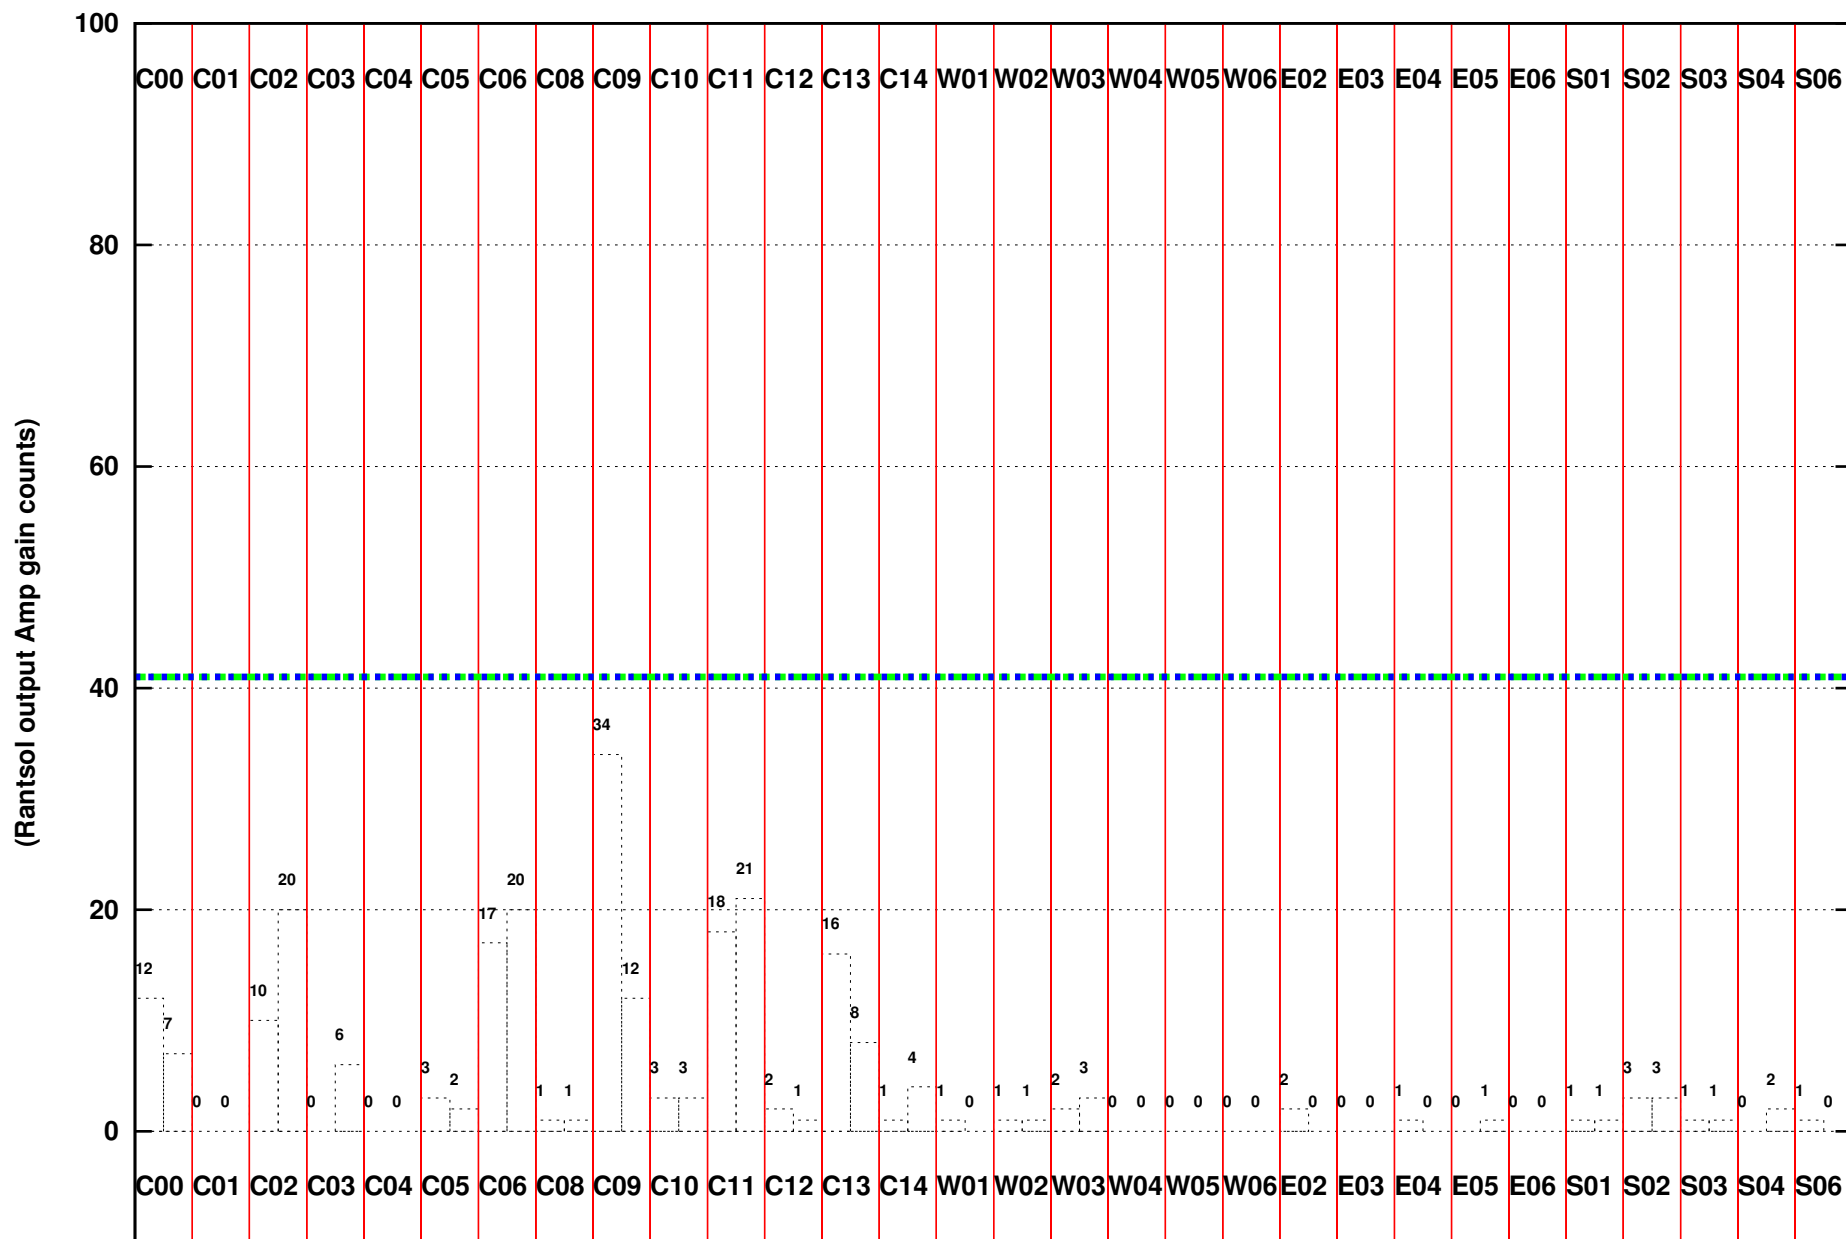

FRINGE STATUS (Rf:550.000,550.000 MHz., LO1:550.000,550.000 MHz., LO4/5:0.000,0.000 MHz.)

(File:/gwbifrddata2/18jul/44_008_18jul2023_b4_gwb.lta, scan:15, chan:2048, Src:3C286, Date:18Jul2023 20:07:12)