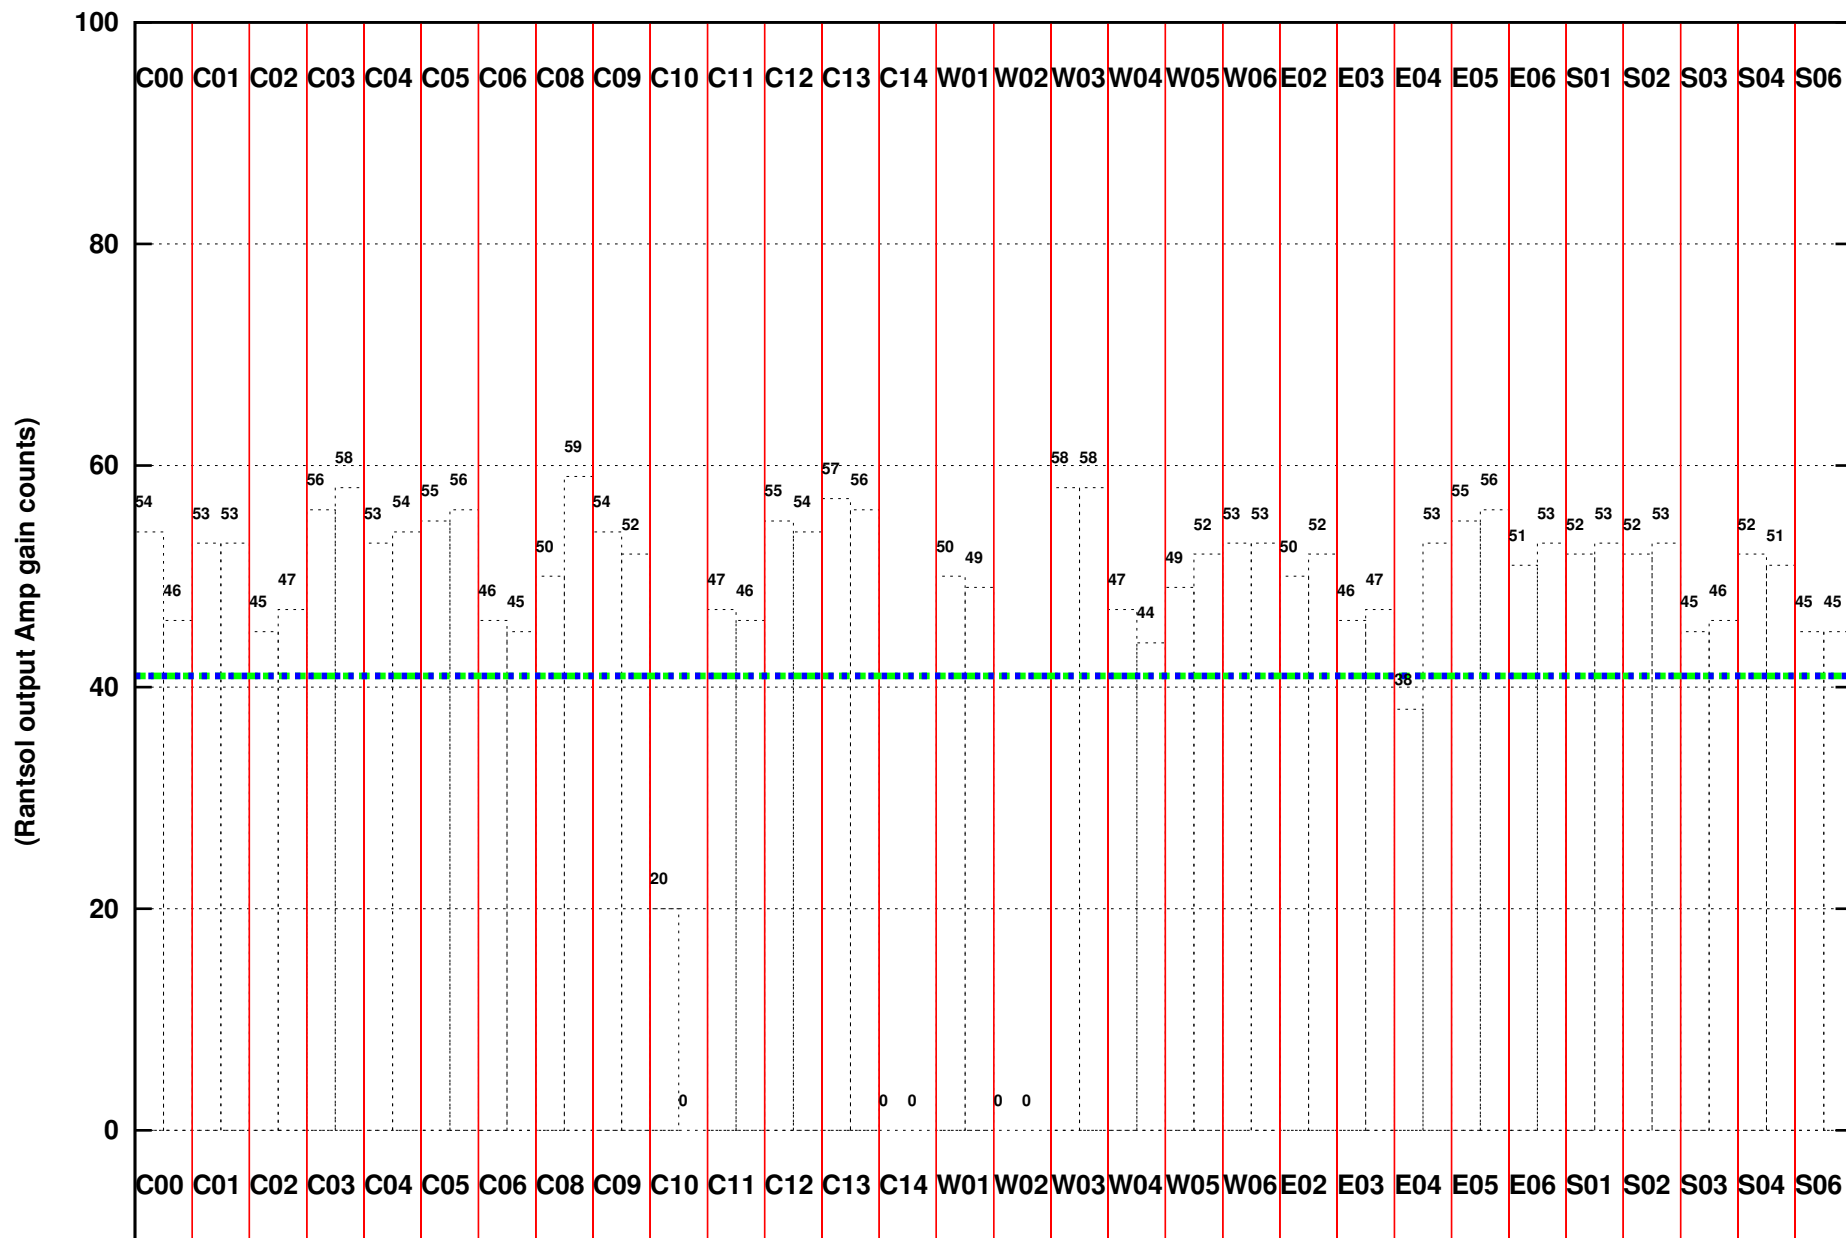

FRINGE STATUS (Rf:500.000,500.000 MHz., LO1:500.000,500.000 MHz., LO4/5:0.000,0.000 MHz.)

(File:/gwbifrddata2/18jul/44_015_18jul2023_b3_gwb.lta, scan:0, chan:2048, Src:3C286, Date:18Jul2023 20:53:15)