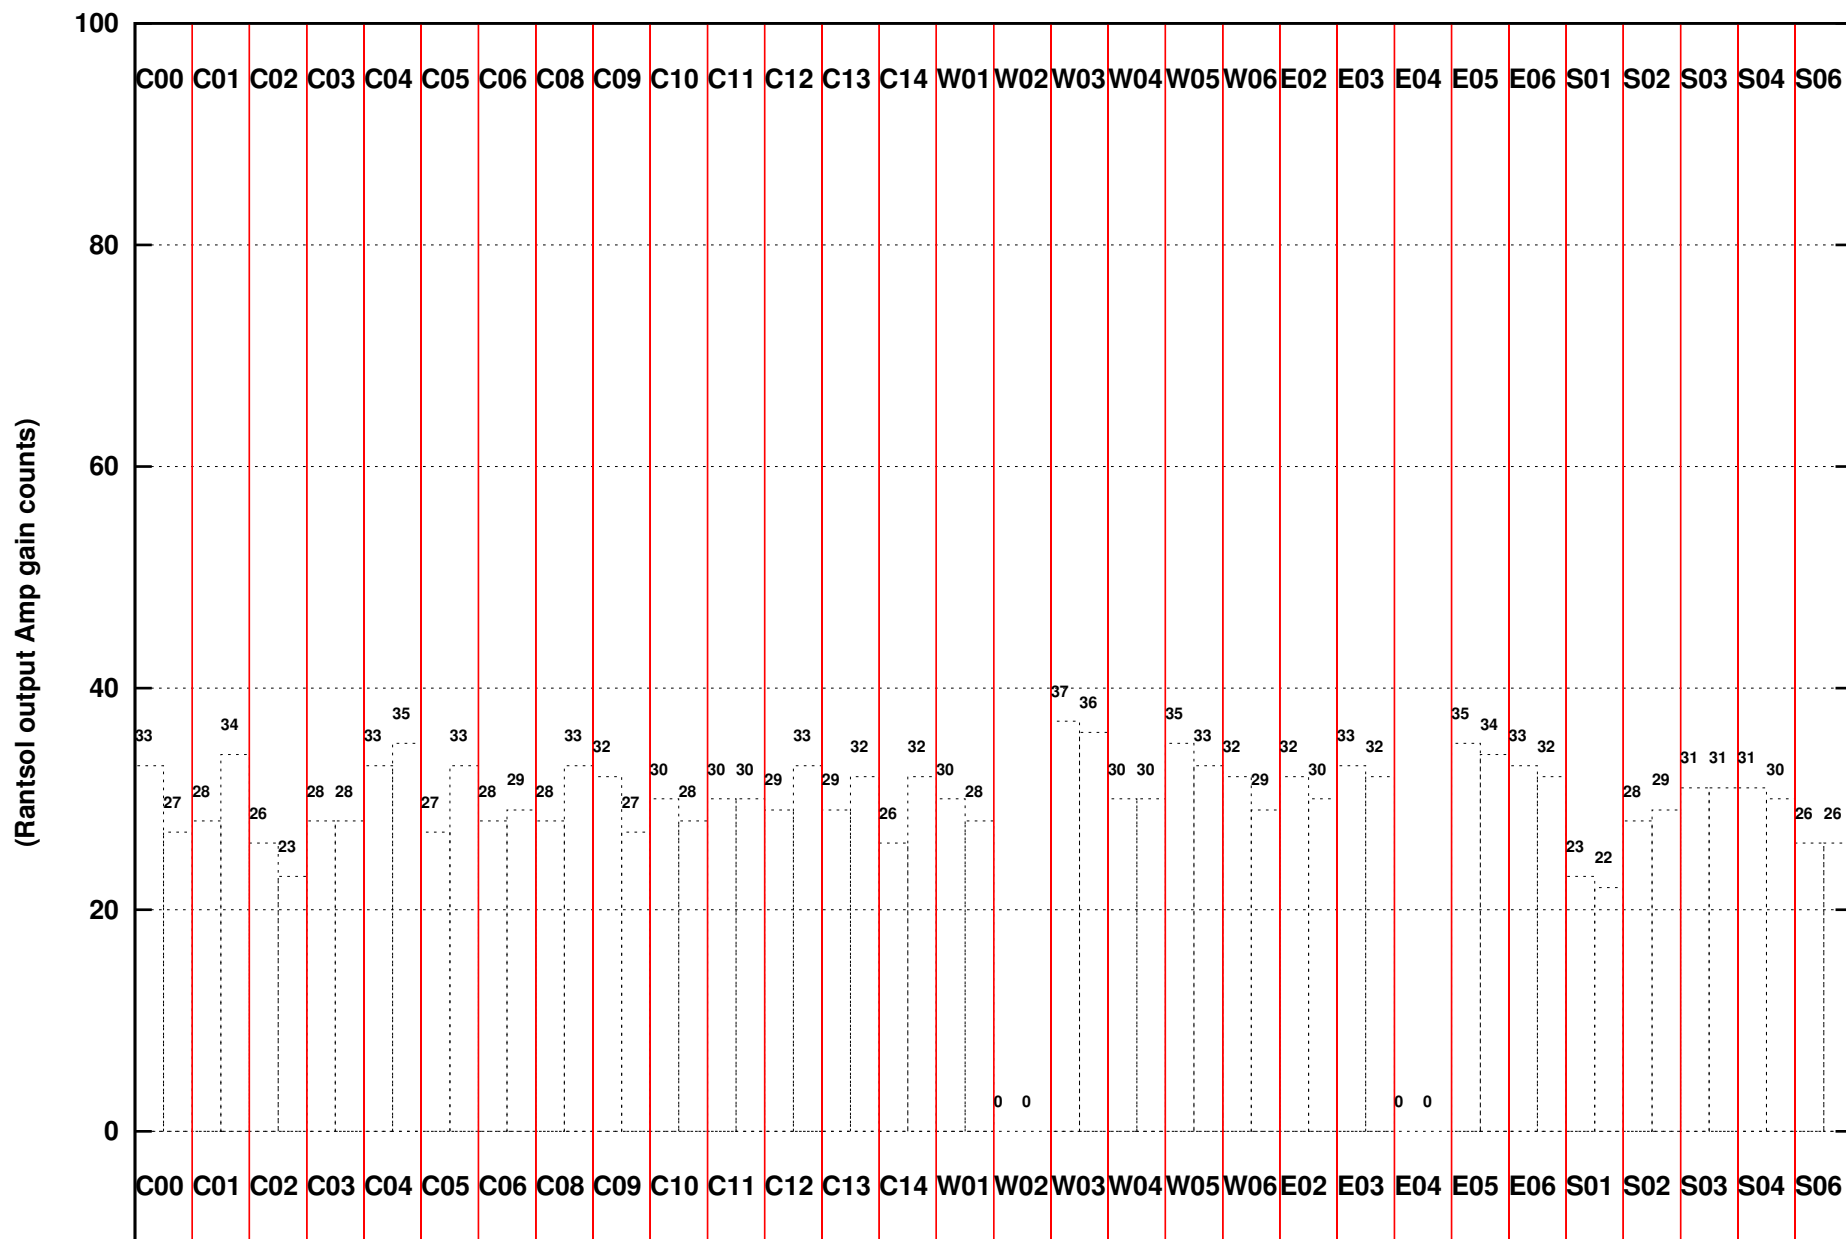

FRINGE STATUS (Rf:500.000,500.000 MHz., LO1:500.000,500.000 MHz., LO4/5:0.000,0.000 MHz.)

(File:/gwbifrddata2/21jul/44_015_21jul2023_b3_gwb.lta, scan:0, chan:2048, Src:0837-198, Date:21Jul2023 16:14:36)