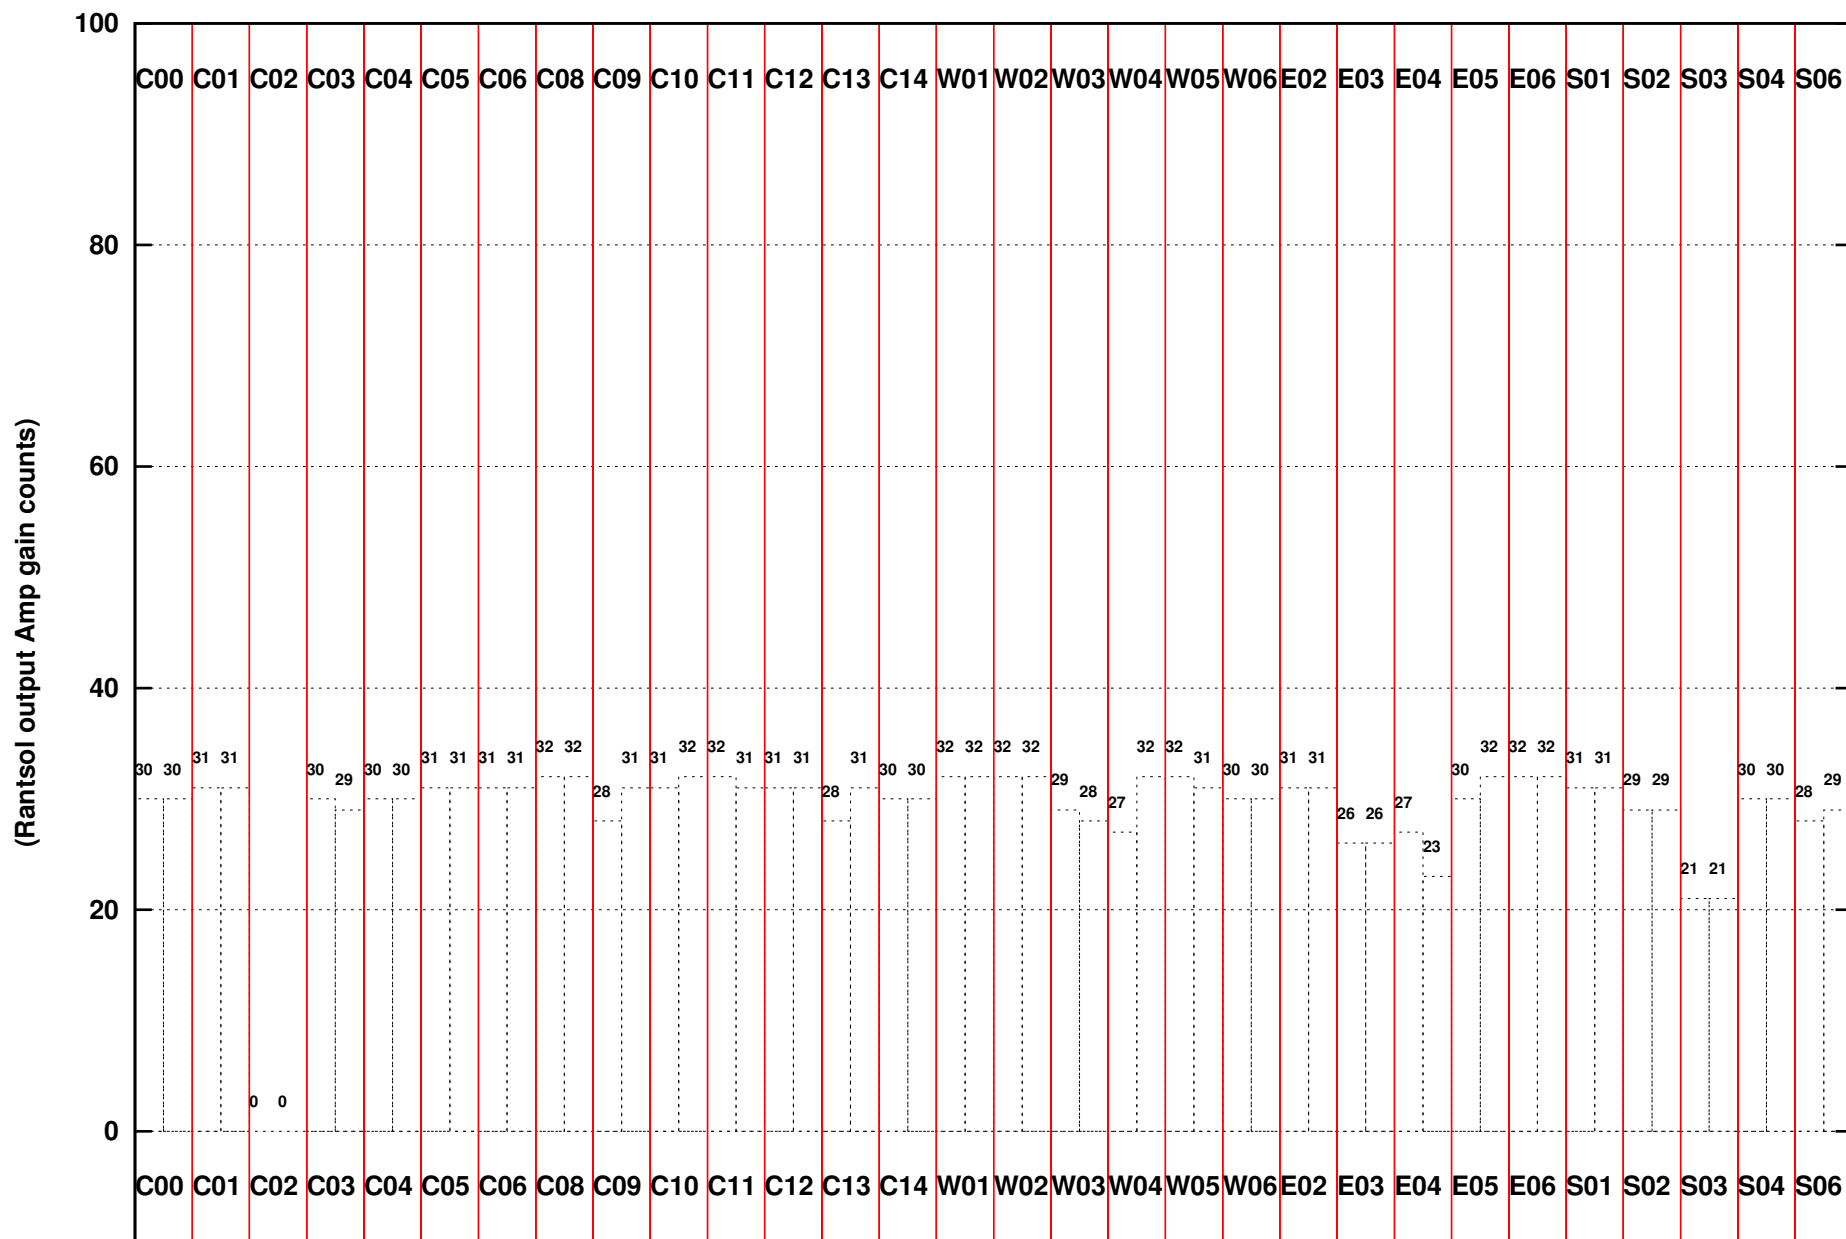

FRINGE STATUS (Rf:550.000,550.000 MHz., LO1:550.000,550.000 MHz., LO4/5:0.000,0.000 MHz.)

(File:/gwbifrddata2/22jul/44_013_22jul2023_b4_gwb.lta, scan:0, chan:512, Src:1822-096, Date:22Jul2023 21:12:02)