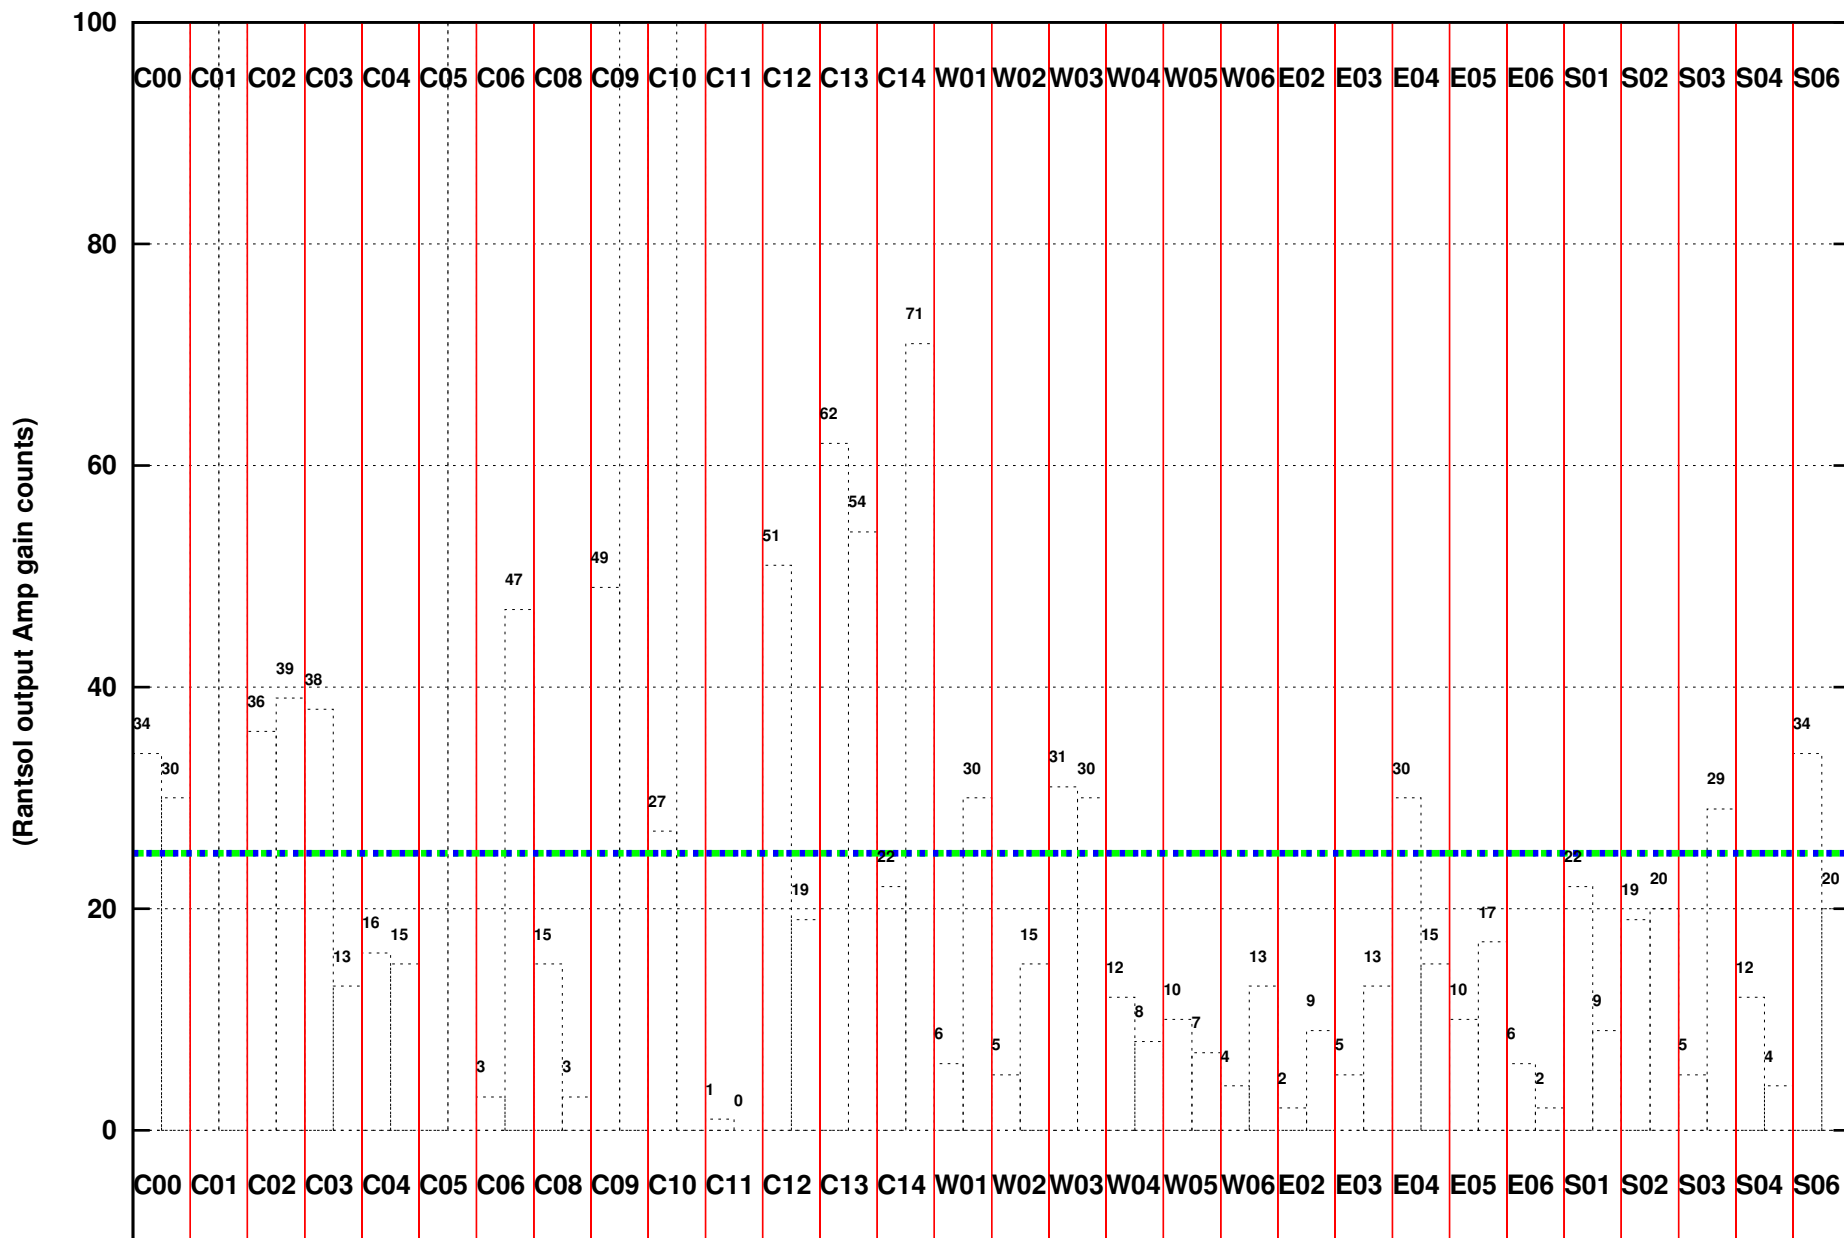

FRINGE STATUS (Rf:300.000,300.000 MHz., LO1:300.000,300.000 MHz., LO4/5:0.000,0.000 MHz.)

(File:/gwbifrddata2/22jul/44_113_22jul2023_b2_gwb.lta, scan:0, chan:1024, Src:3C286, Date:22Jul2023 22:17:51)