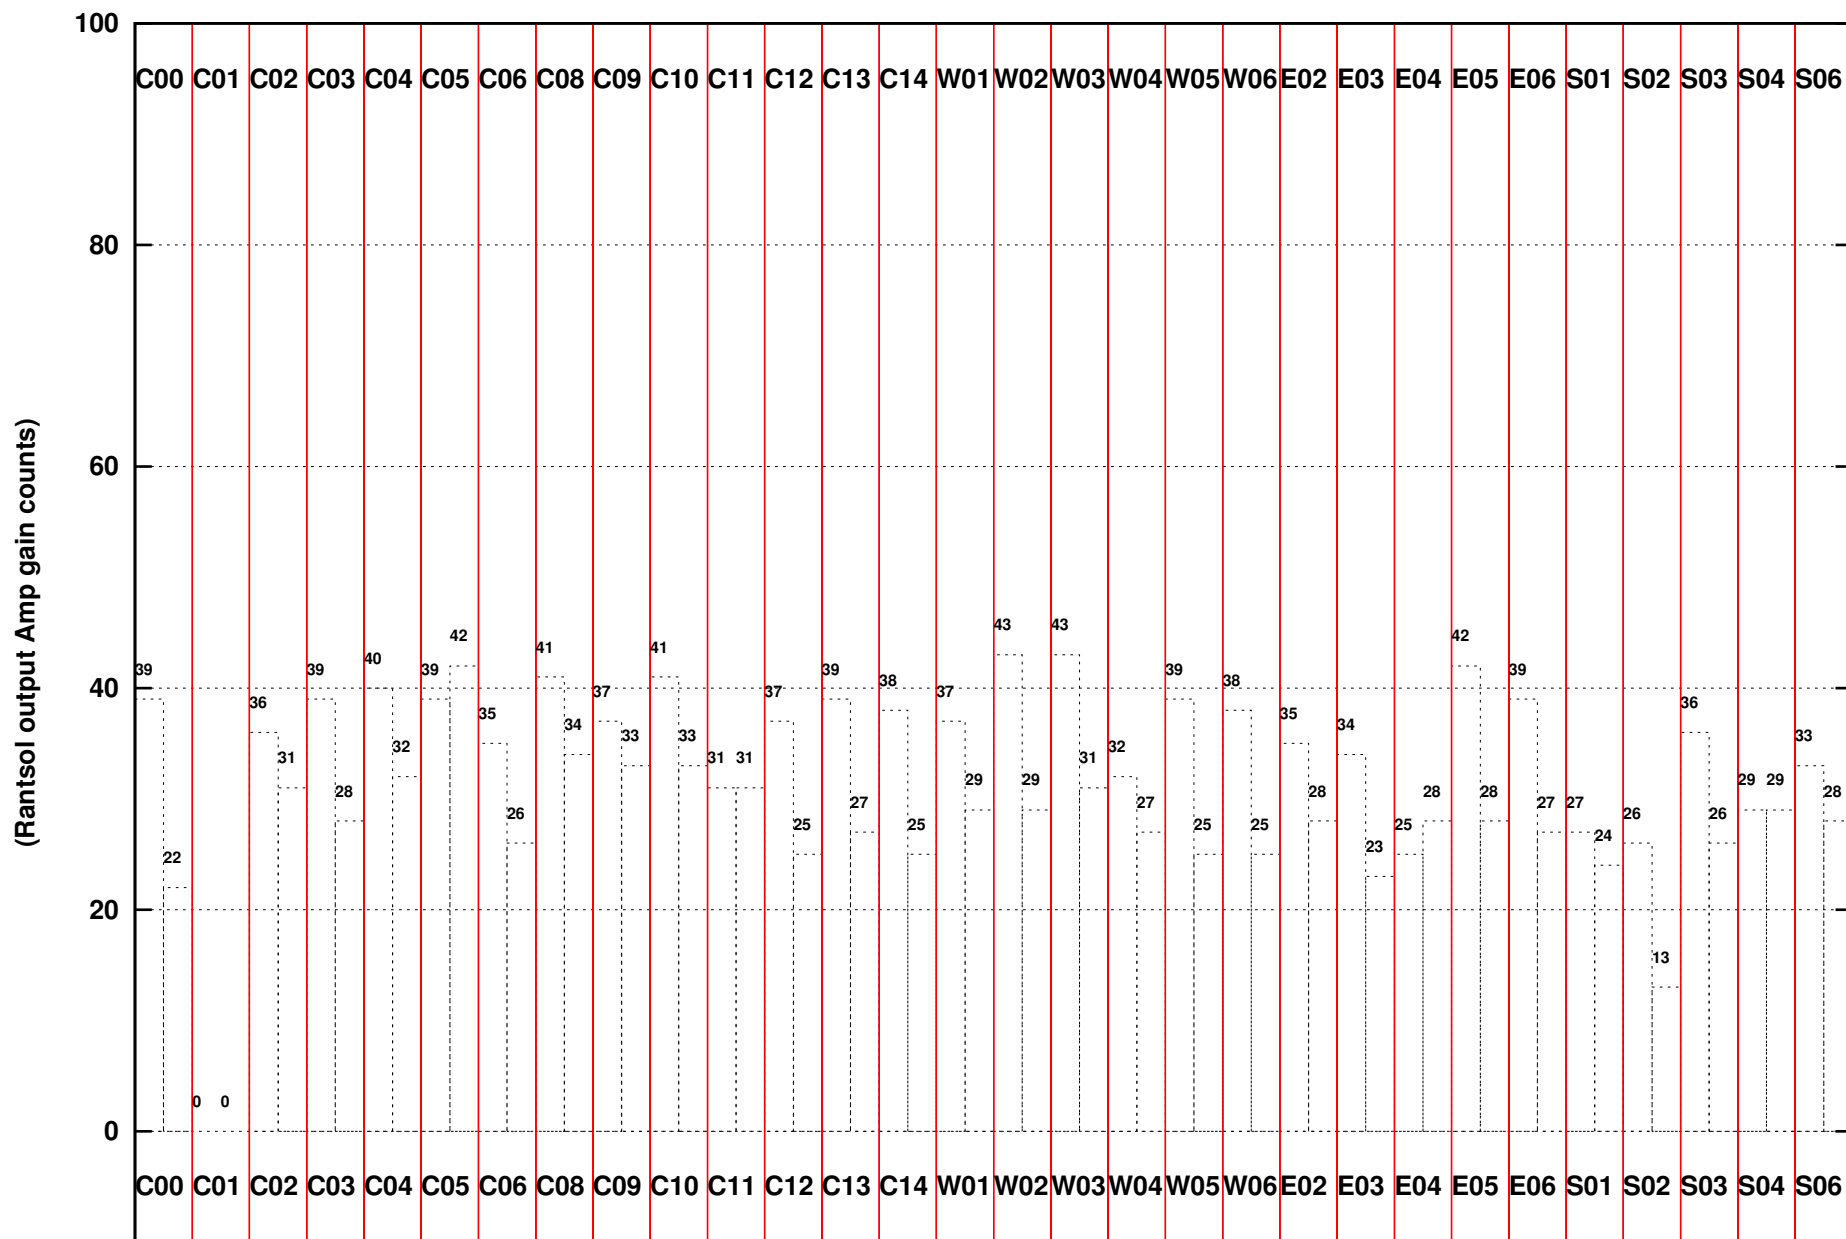

FRINGE STATUS (Rf:500.000,500.000 MHz., LO1:500.000,500.000 MHz., LO4/5:0.000,0.000 MHz.)

(File:/gwbifrddata2/23jul/44_068_23jul2023_b3_gwb.lta, scan:0, chan:2048, Src:2225-049, Date:23Jul2023 01:23:31)