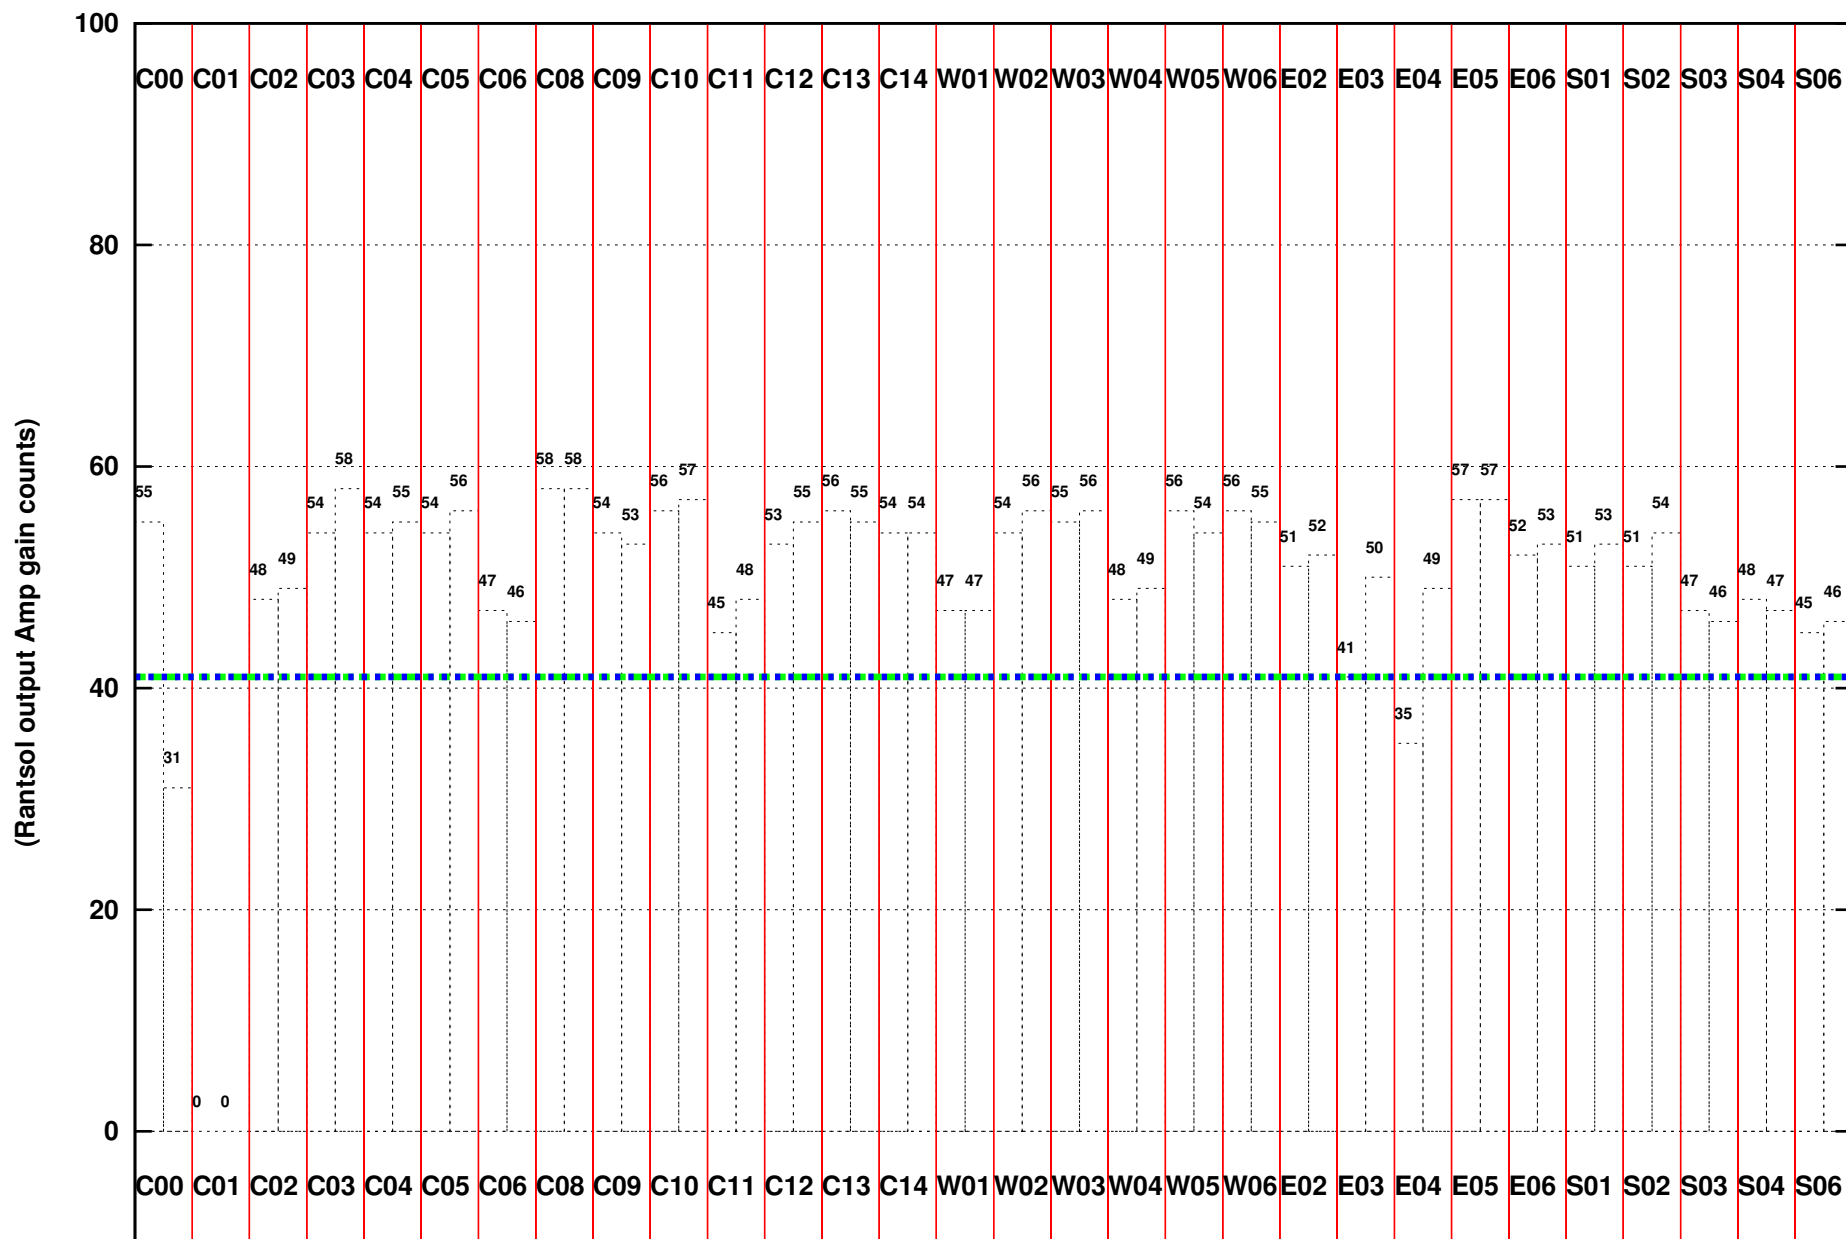

FRINGE STATUS (Rf:500.000,500.000 MHz., LO1:500.000,500.000 MHz., LO4/5:0.000,0.000 MHz.)

(File:/gwbifrdta2/23jul/44_037_23jul2023_b3_gwb.lta.1, scan:0, chan:2048, Src:3C48, Date:23Jul2023 05:09:40)