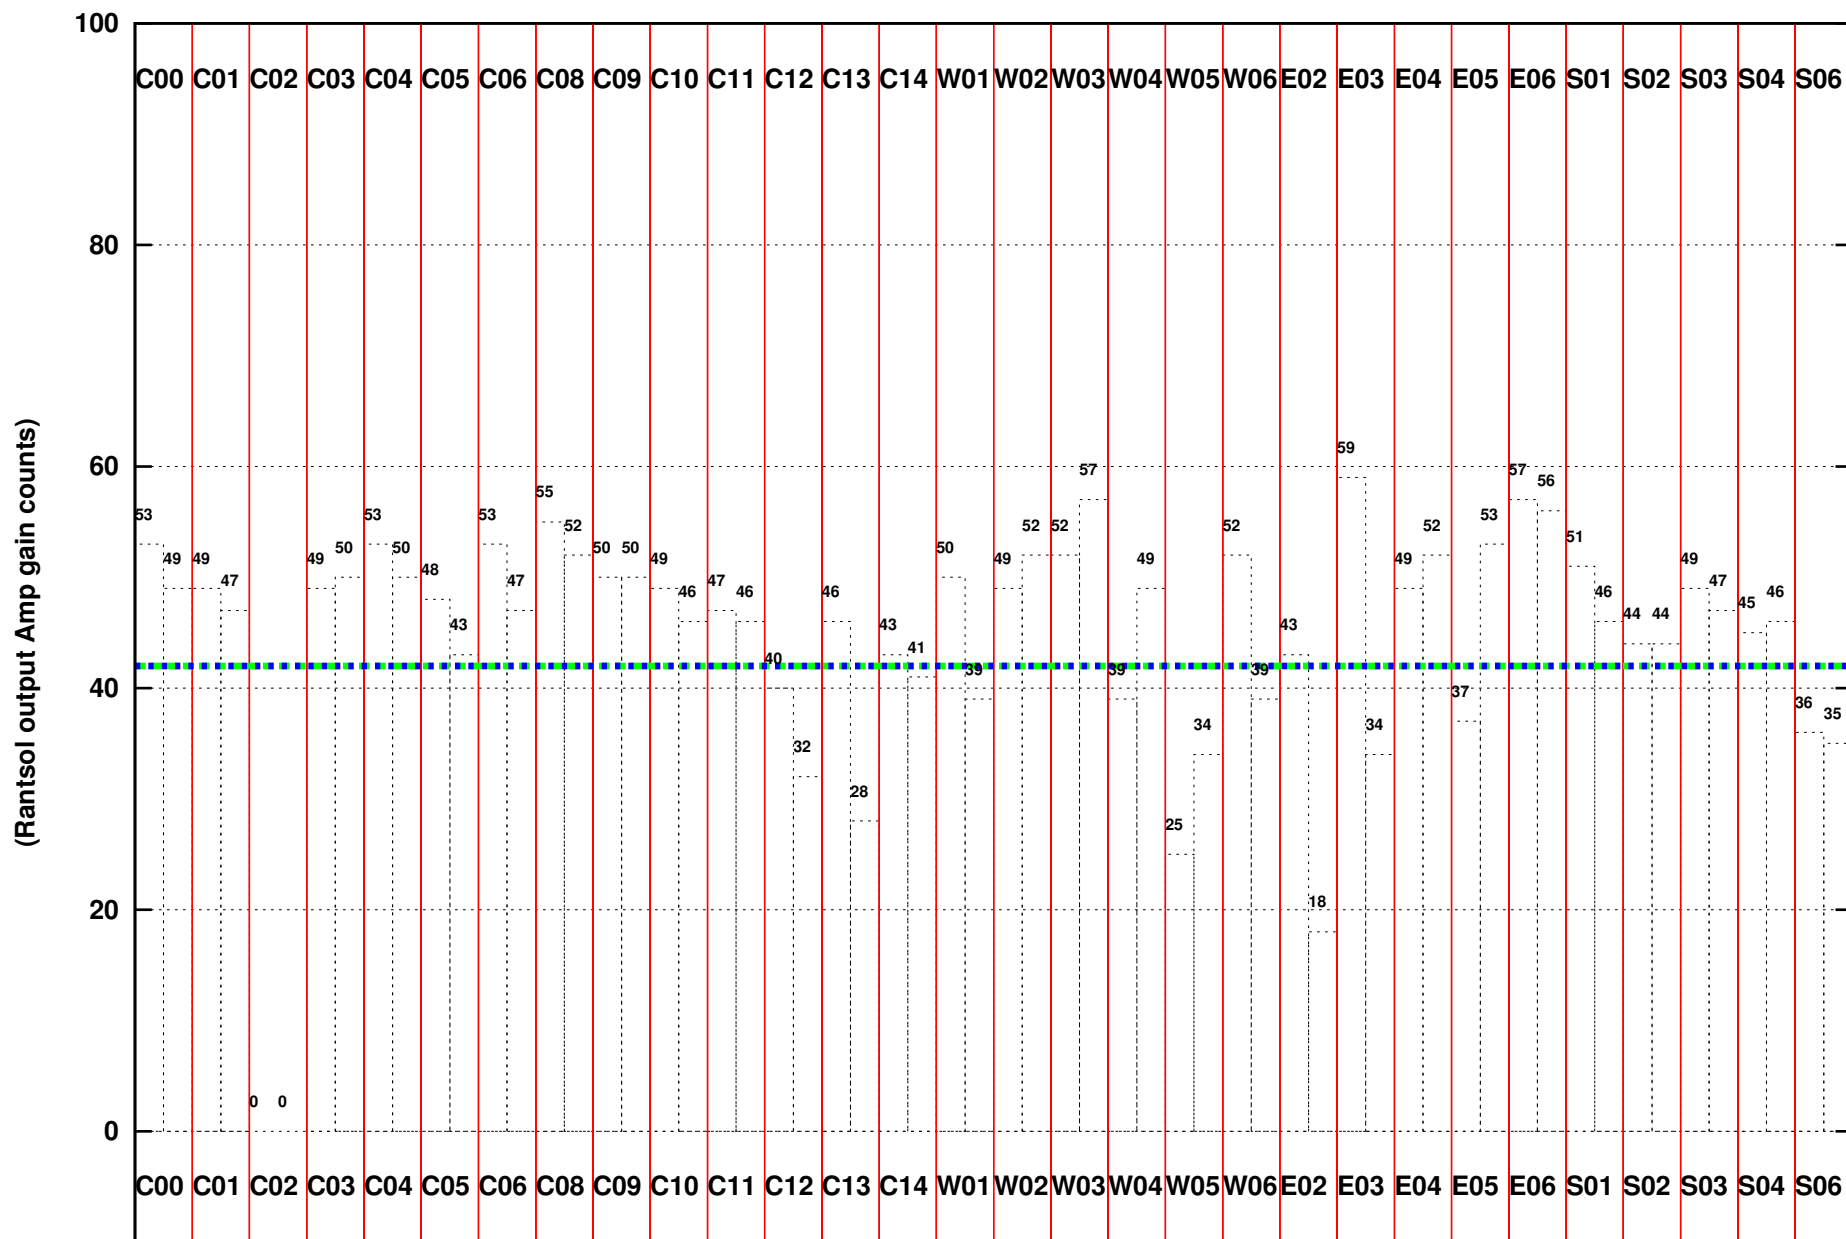

FRINGE STATUS (Rf:1460.000,1460.000 MHz., LO1:1460.000,1460.000 MHz., LO4/5:0.000,0.000 MHz.)

(File:/gwbifrddata2/23jul/44_018_23jul2023_b5_gwb.lta, scan:0, chan:1024, Src:3C286, Date:23Jul2023 22:22:07)