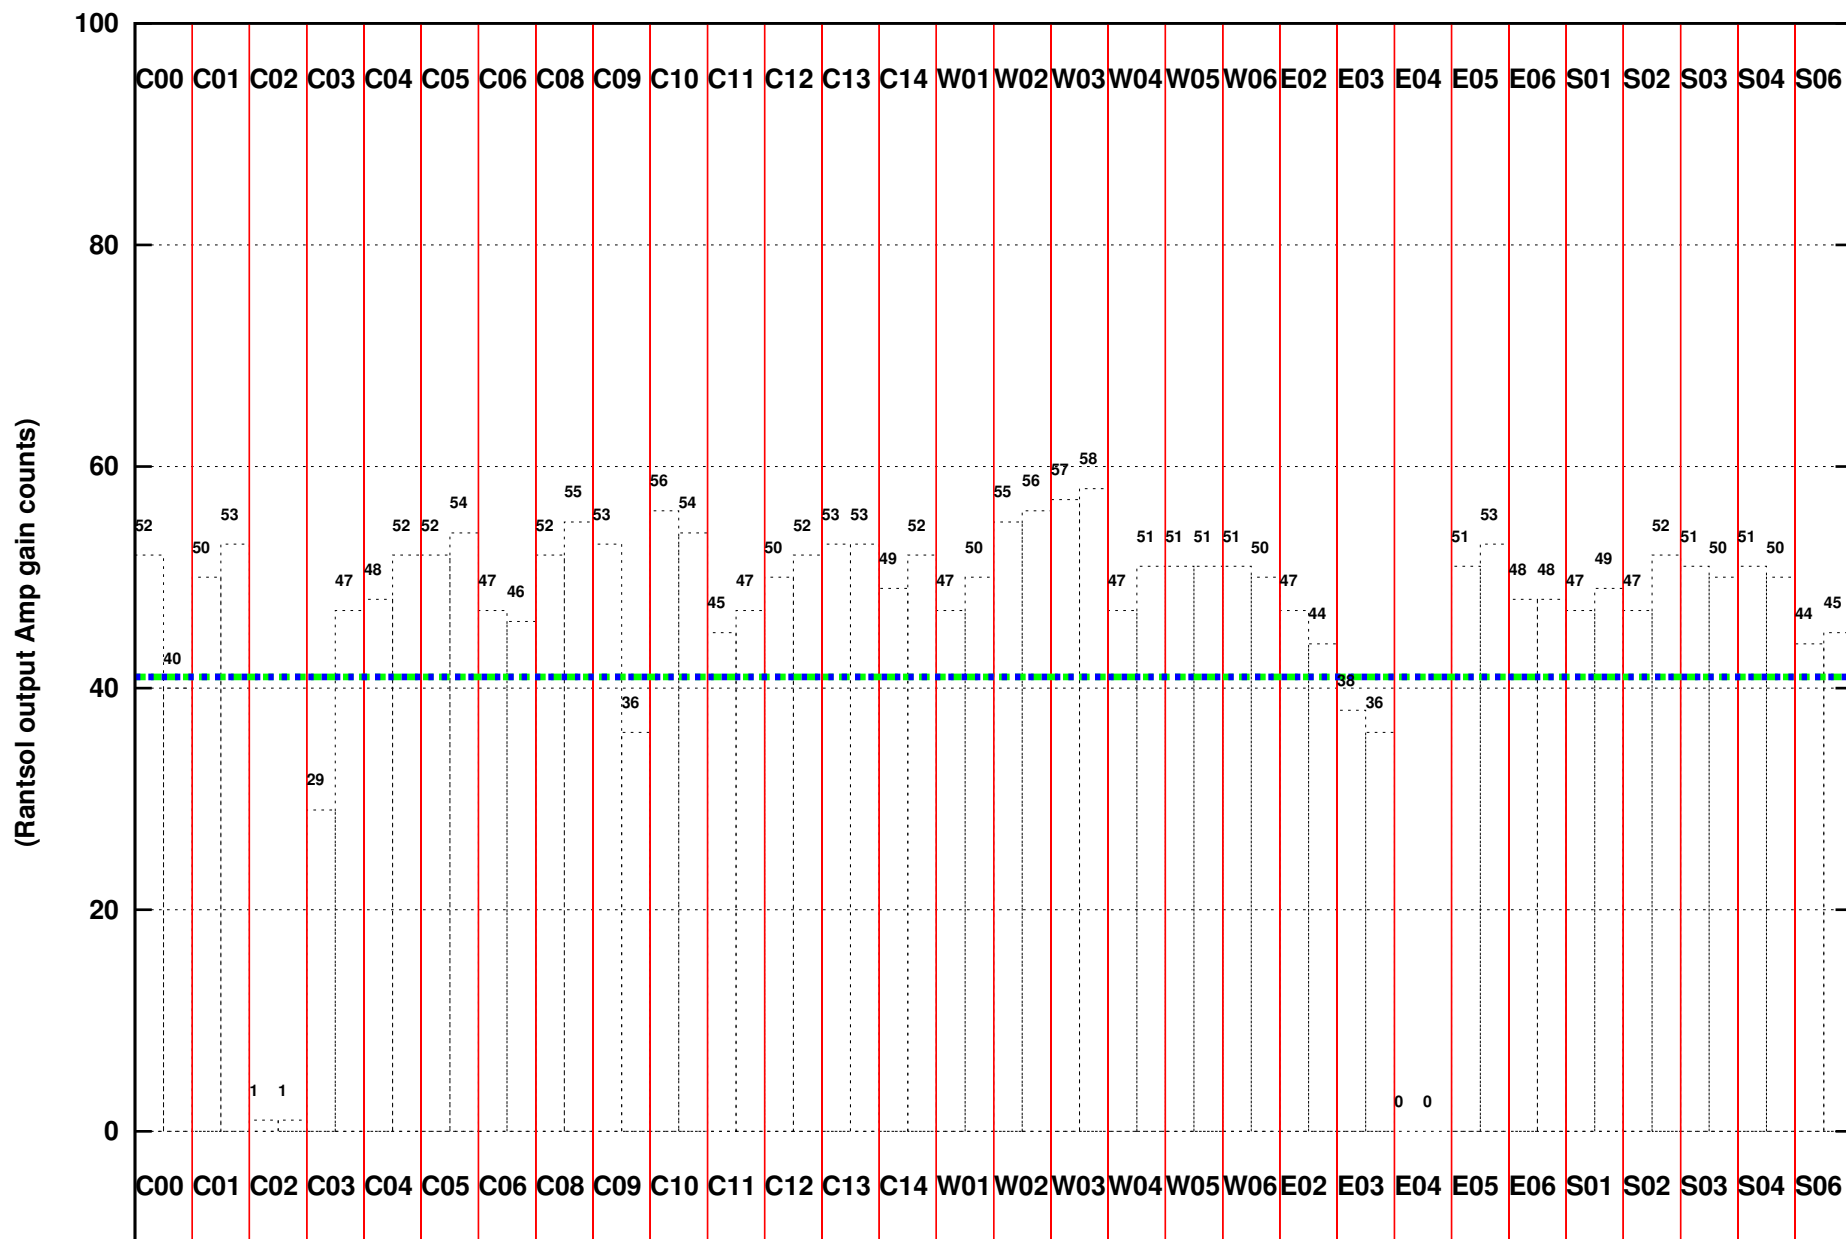

FRINGE STATUS (Rf:500.000,500.000 MHz., LO1:500.000,500.000 MHz., LO4/5:0.000,0.000 MHz.)

(File:/gwbifrddata2/24jul/44_001_24jul2023_b3_gwb.lta, scan:1, chan:512, Src:3C286, Date:24Jul2023 17:59:41)