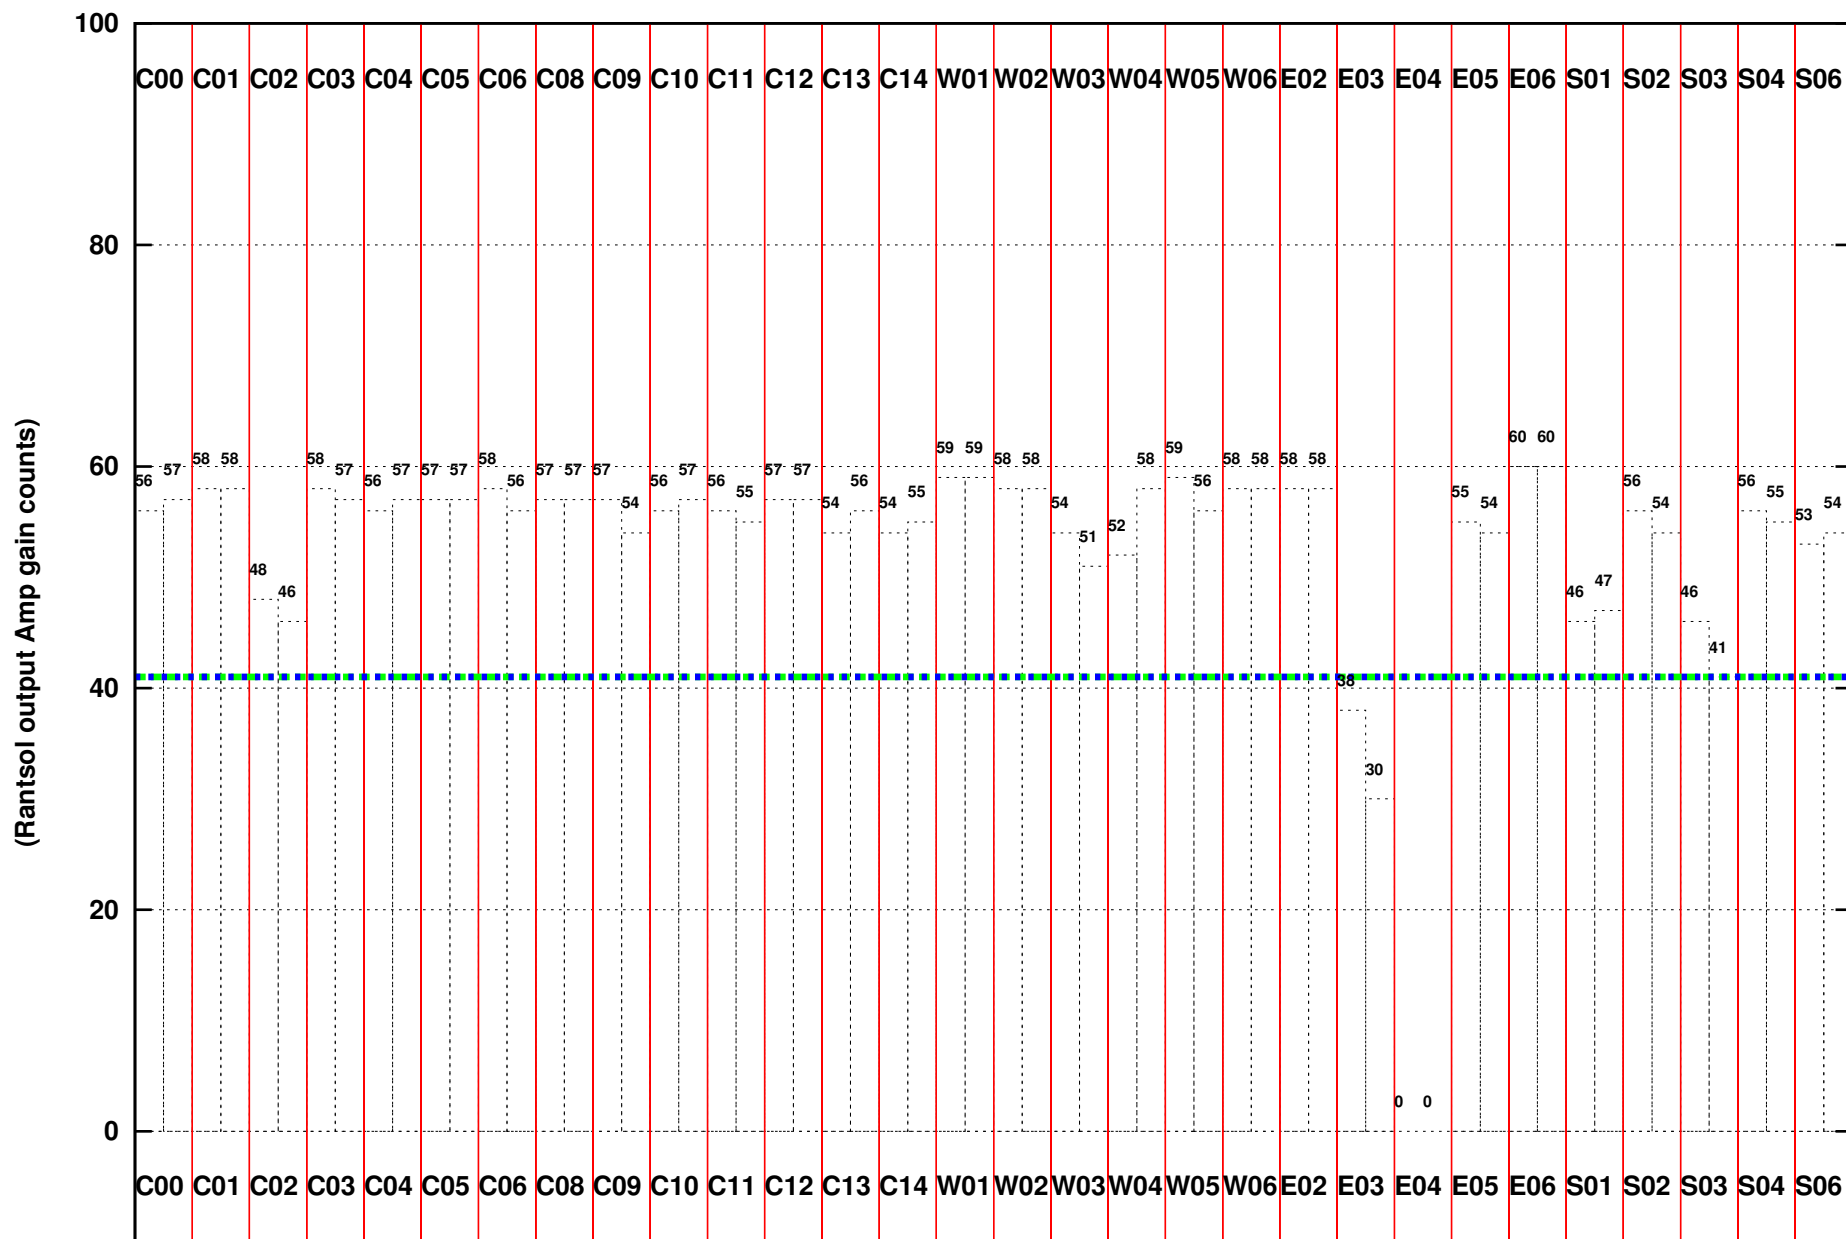

FRINGE STATUS (Rf:550.000,550.000 MHz., LO1:550.000,550.000 MHz., LO4/5:0.000,0.000 MHz.)

(File:/gwbifrddata2/25jul/44_037_25jul2023_b4_gwb.lta, scan:0, chan:2048, Src:3C48, Date:25Jul2023 03:24:43)