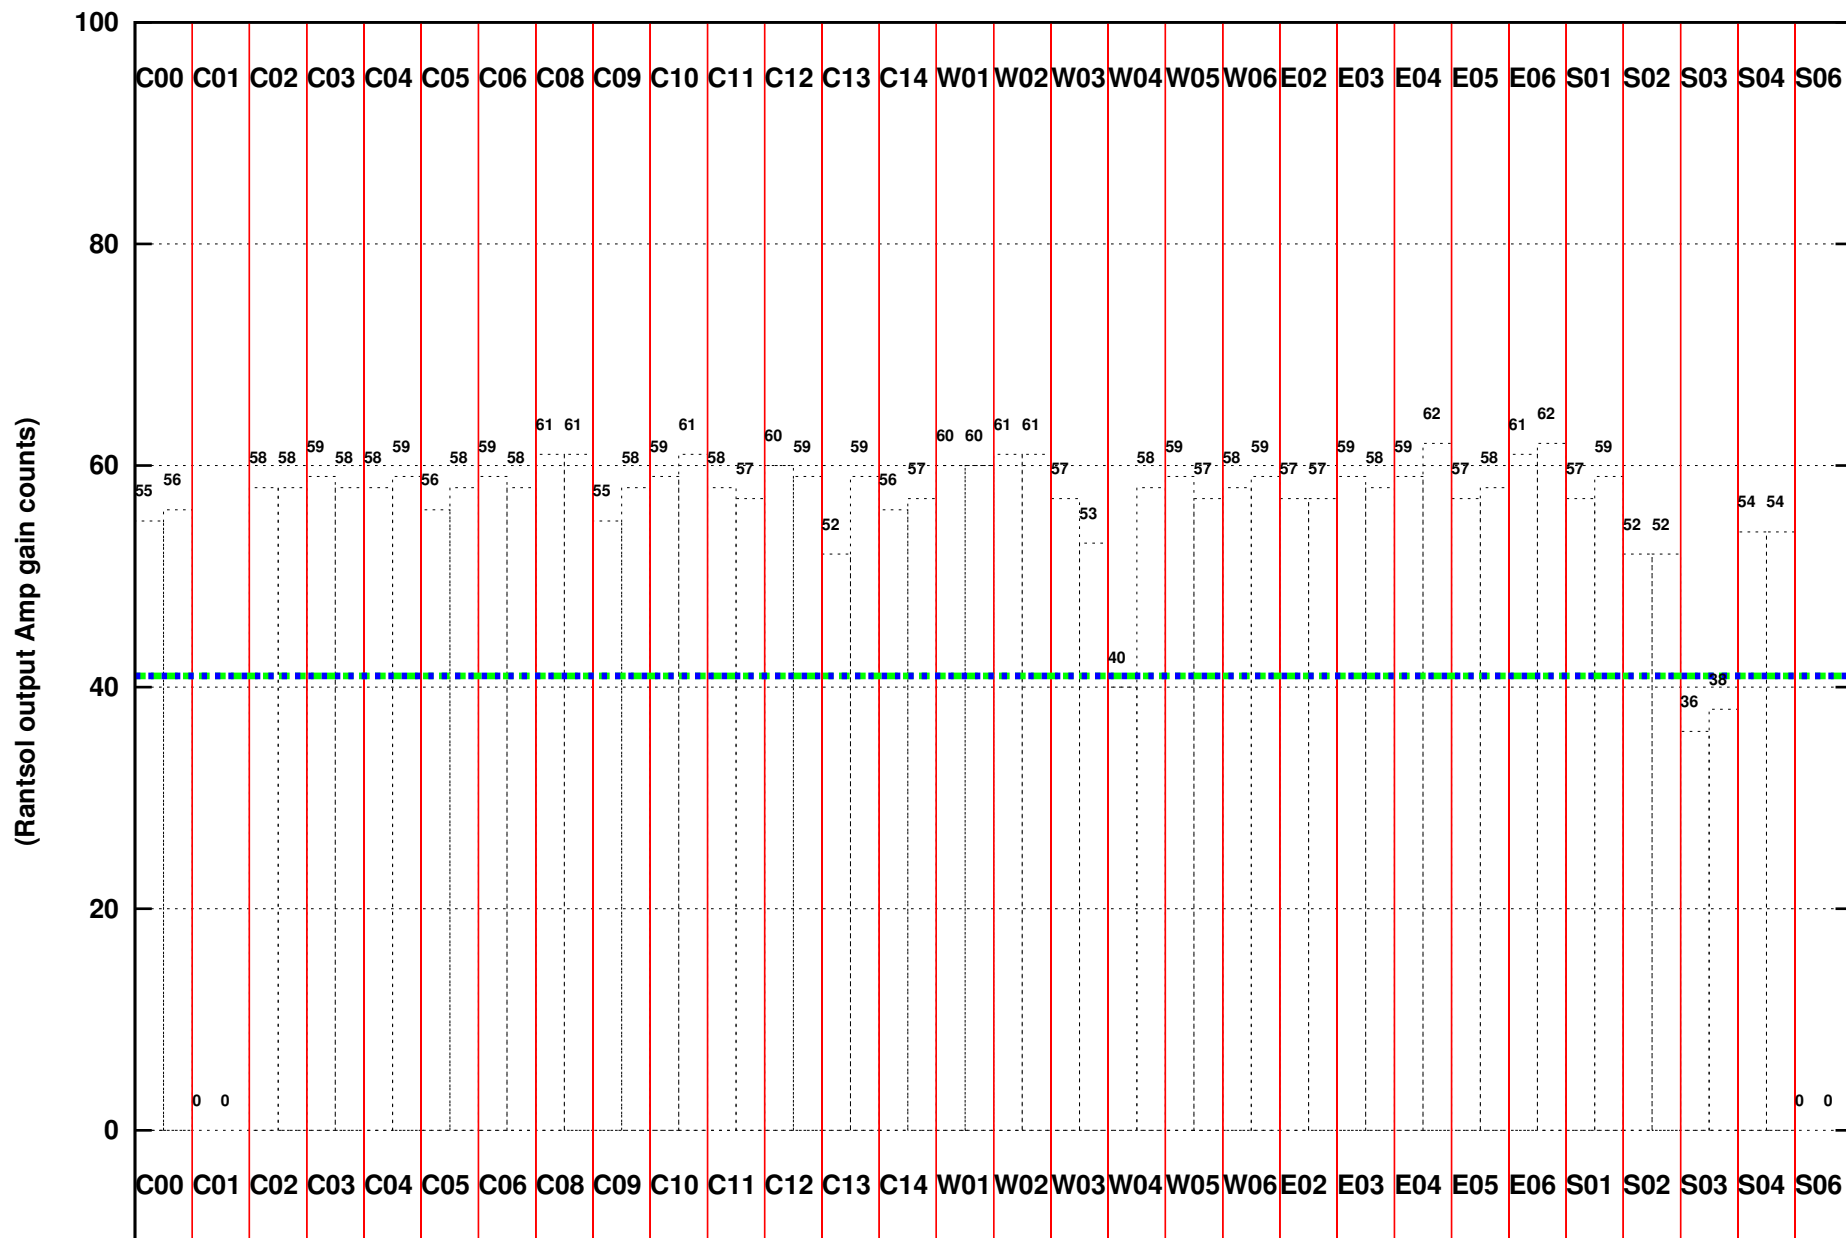

FRINGE STATUS (Rf:550.000,550.000 MHz., LO1:550.000,550.000 MHz., LO4/5:0.000,0.000 MHz.)

(File:/gwbifrddata1/25jul/44_007_25jul2023_b4_gwb.lta, scan:0, chan:1024, Src:3C286, Date:25Jul2023 13:32:44)