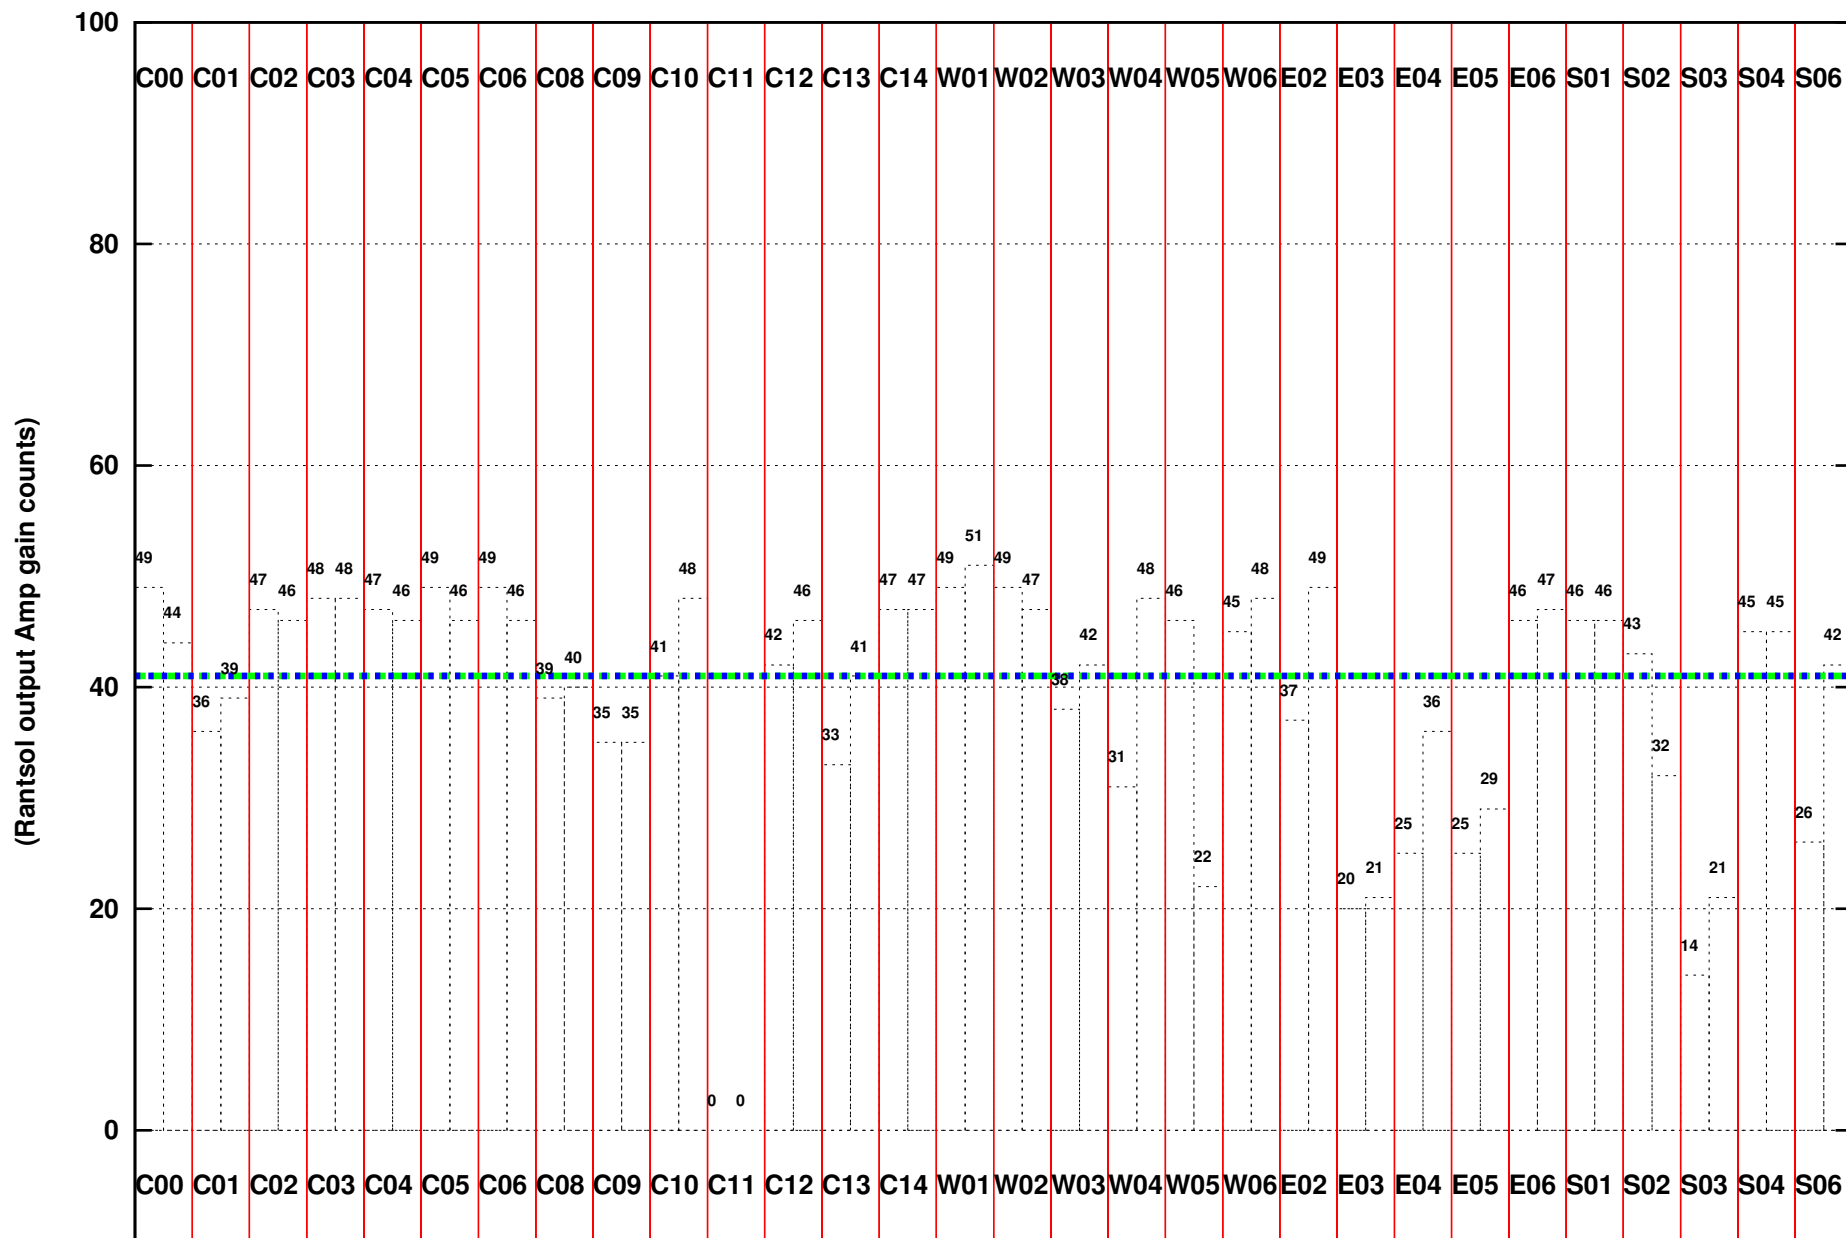

FRINGE STATUS (Rf:550.000,550.000 MHz., LO1:550.000,550.000 MHz., LO4/5:0.000,0.000 MHz.)

(File:/gwbifrddata1/26jul/44_018_26jul2023_b4_gwb.lta, scan:0, chan:1024, Src:3C286, Date:26Jul2023 21:47:14)