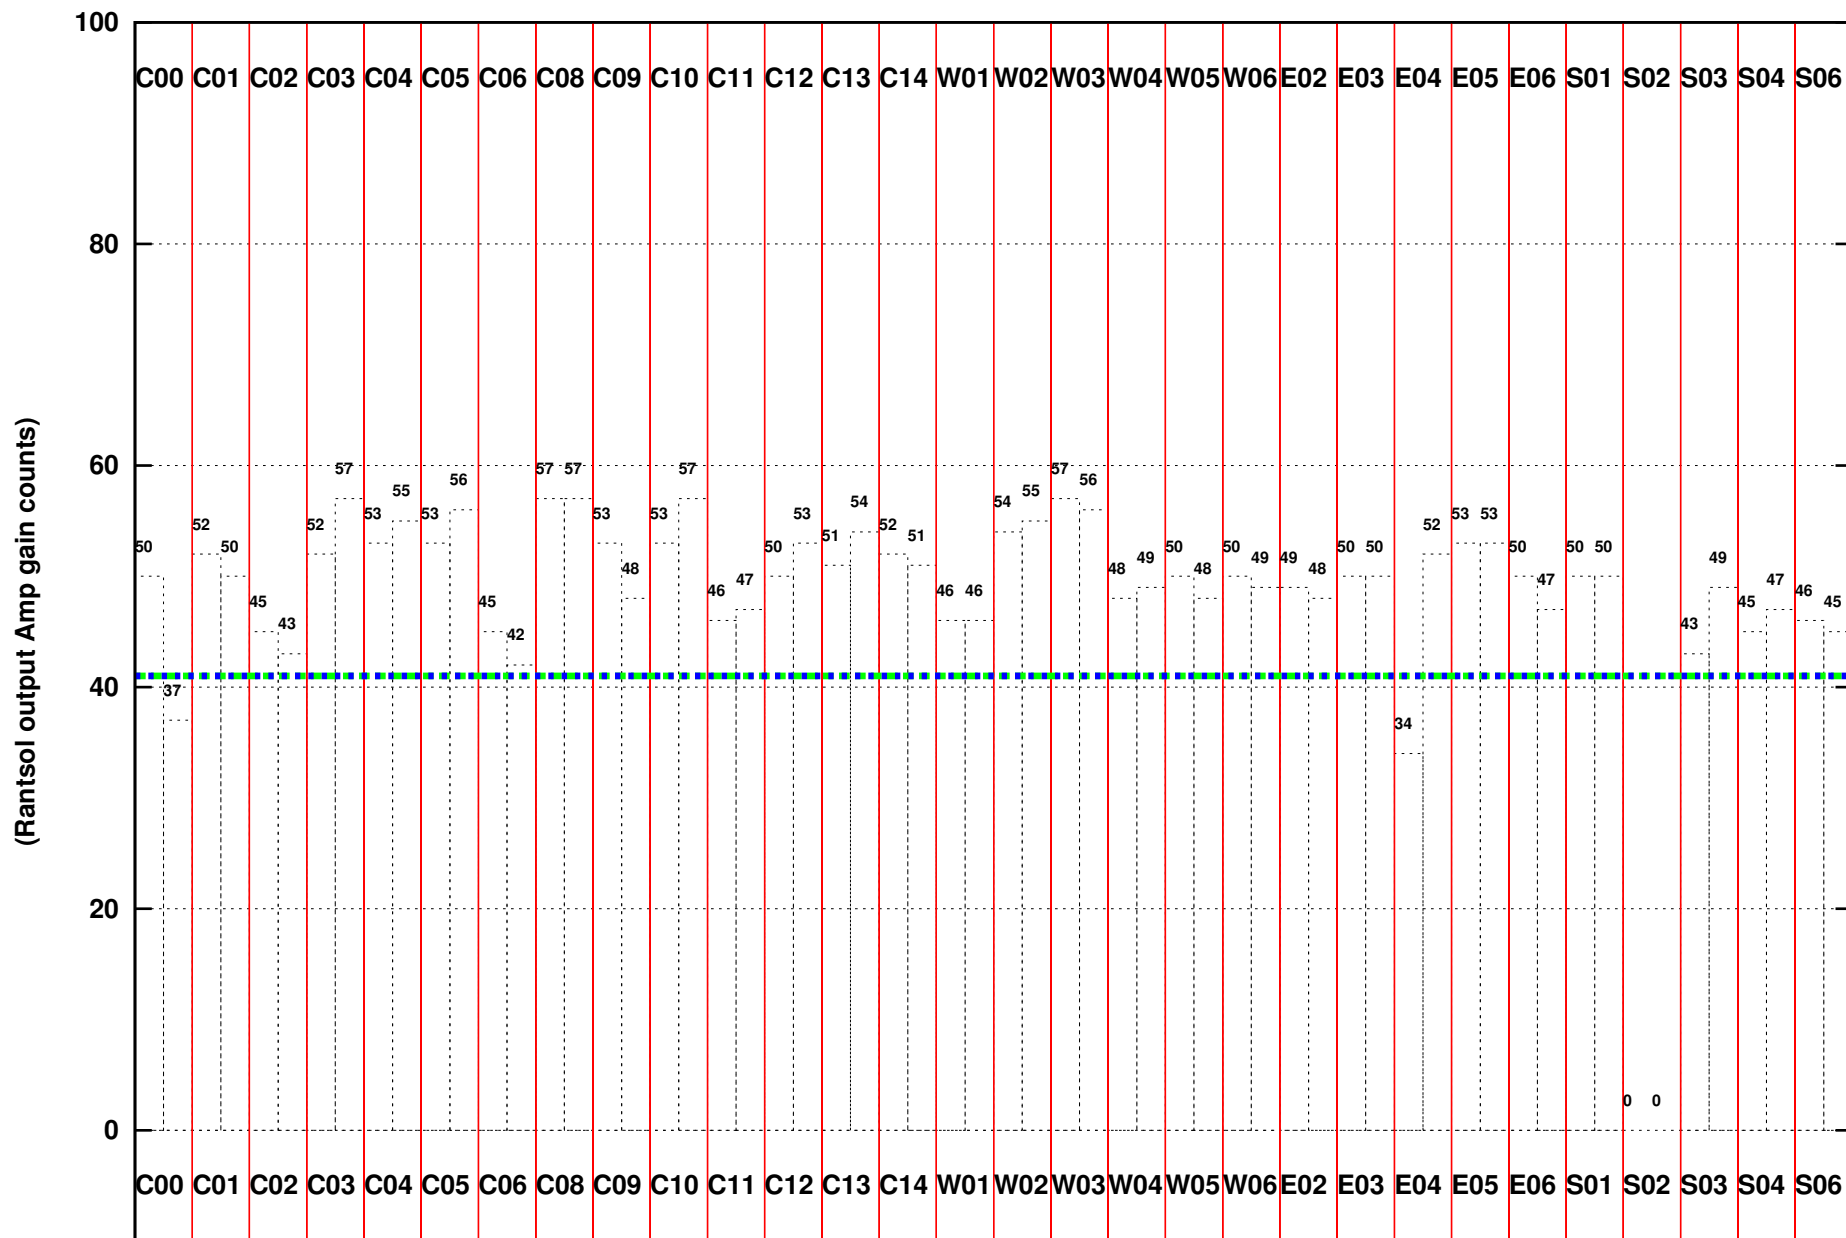

FRINGE STATUS (Rf:500.000,500.000 MHz., LO1:500.000,500.000 MHz., LO4/5:0.000,0.000 MHz.)

(File:/gwbifrddata2/28jul/44_037_28jul2023_b3_gwb.lta, scan:0, chan:2048, Src:3C286, Date:28Jul2023 14:15:19)