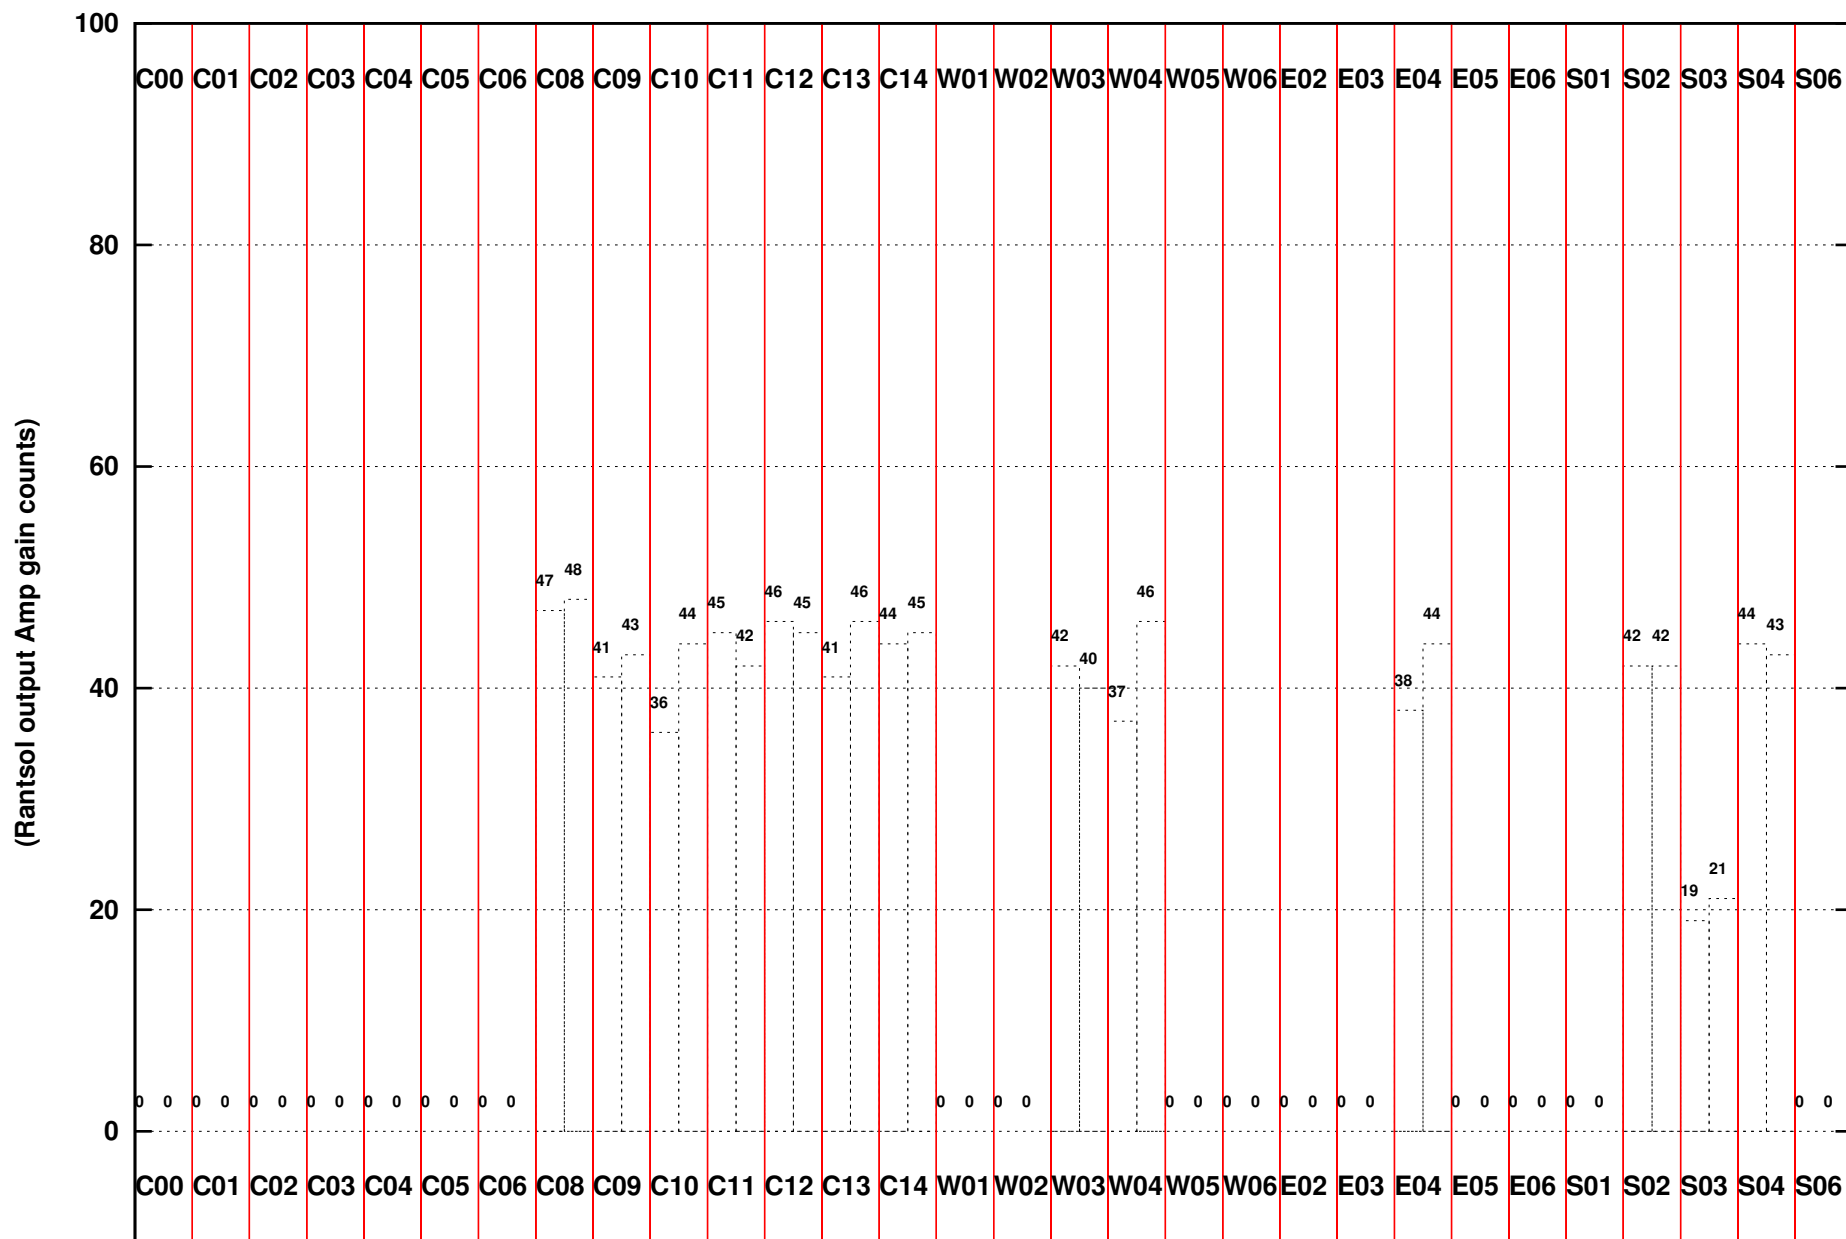

FRINGE STATUS (Rf:550.000,550.000 MHz., LO1:550.000,550.000 MHz., LO4/5:0.000,0.000 MHz.)

(File:/gwbifrddata2/28jul/44_080b_28jul2023_subar2_b4_gwb.lta, scan:0, chan:2048, Src:1459+716, Date:28Jul2023 17:17:28)