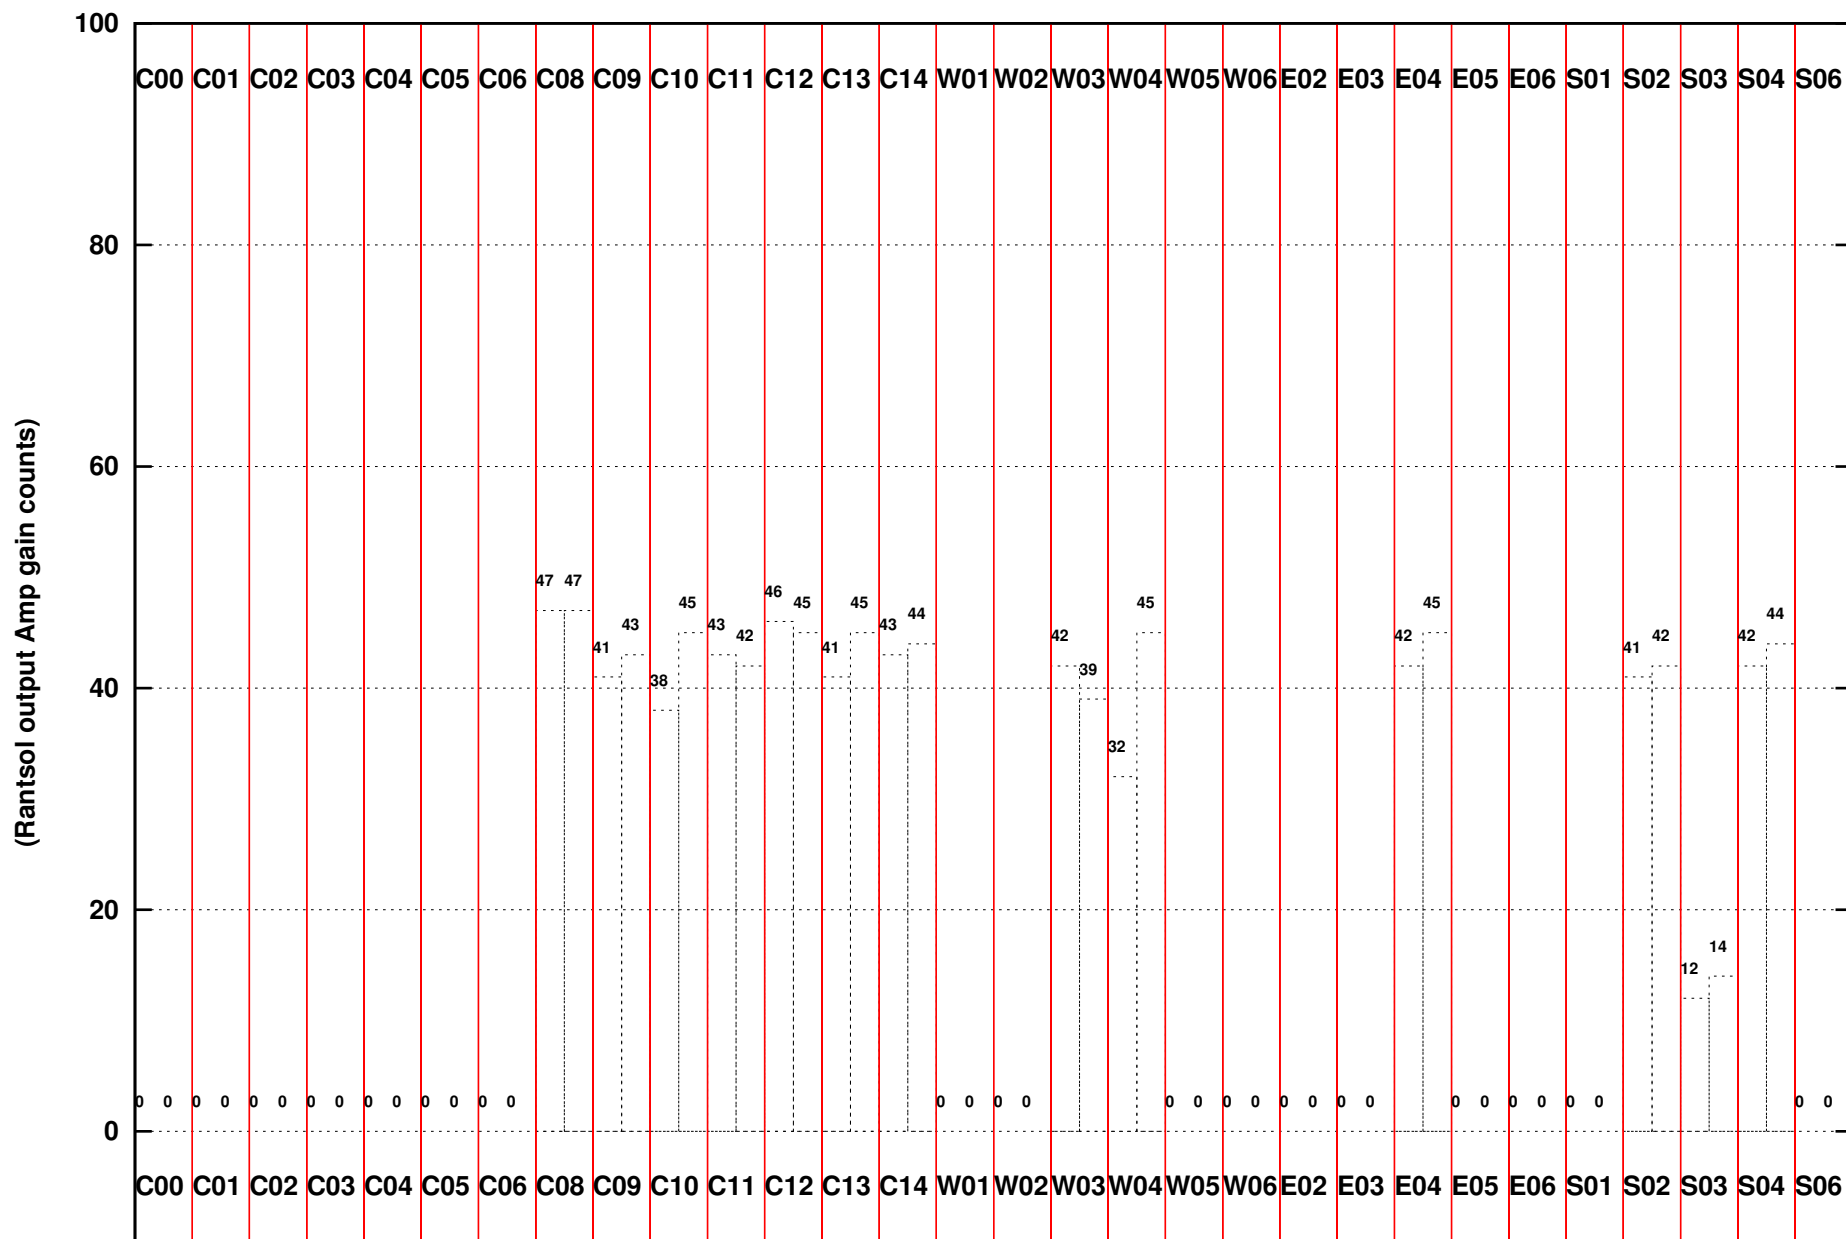

FRINGE STATUS (Rf:550.000,550.000 MHz., LO1:550.000,550.000 MHz., LO4/5:0.000,0.000 MHz.)

( File:/gwbifrddata2/28jul/44\_080b\_28jul2023\_subar2\_b4\_gwb.lta.2, scan:0, chan:2048, Src:1459+716, Date:28Jul2023 23:21:37)