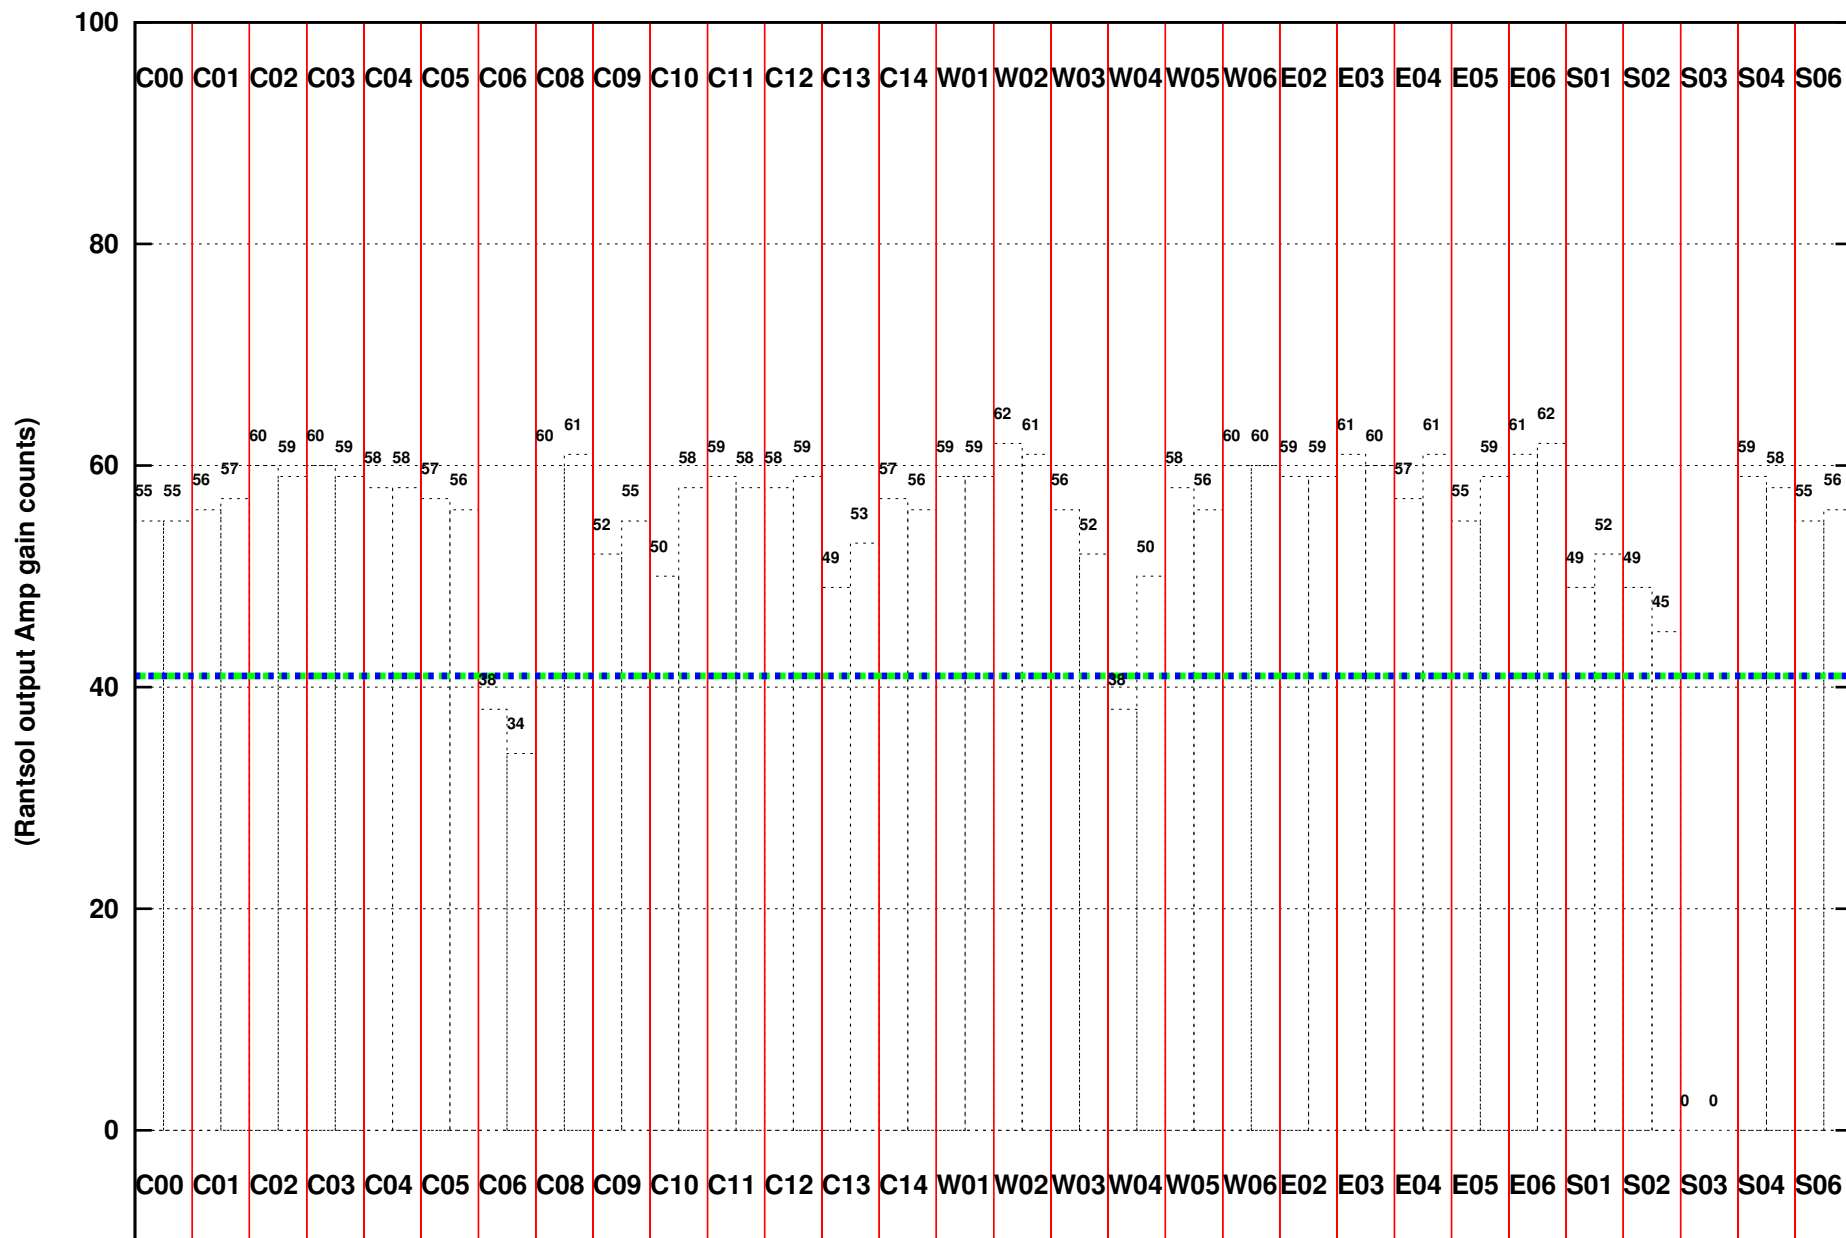

FRINGE STATUS (Rf:550.000,550.000 MHz., LO1:550.000,550.000 MHz., LO4/5:0.000,0.000 MHz.)

(File:/gwbifrddata1/29jul/44_037_29jul2023_b4_gwb.lta, scan:0, chan:2048, Src:3C286, Date:29Jul2023 14:19:56)