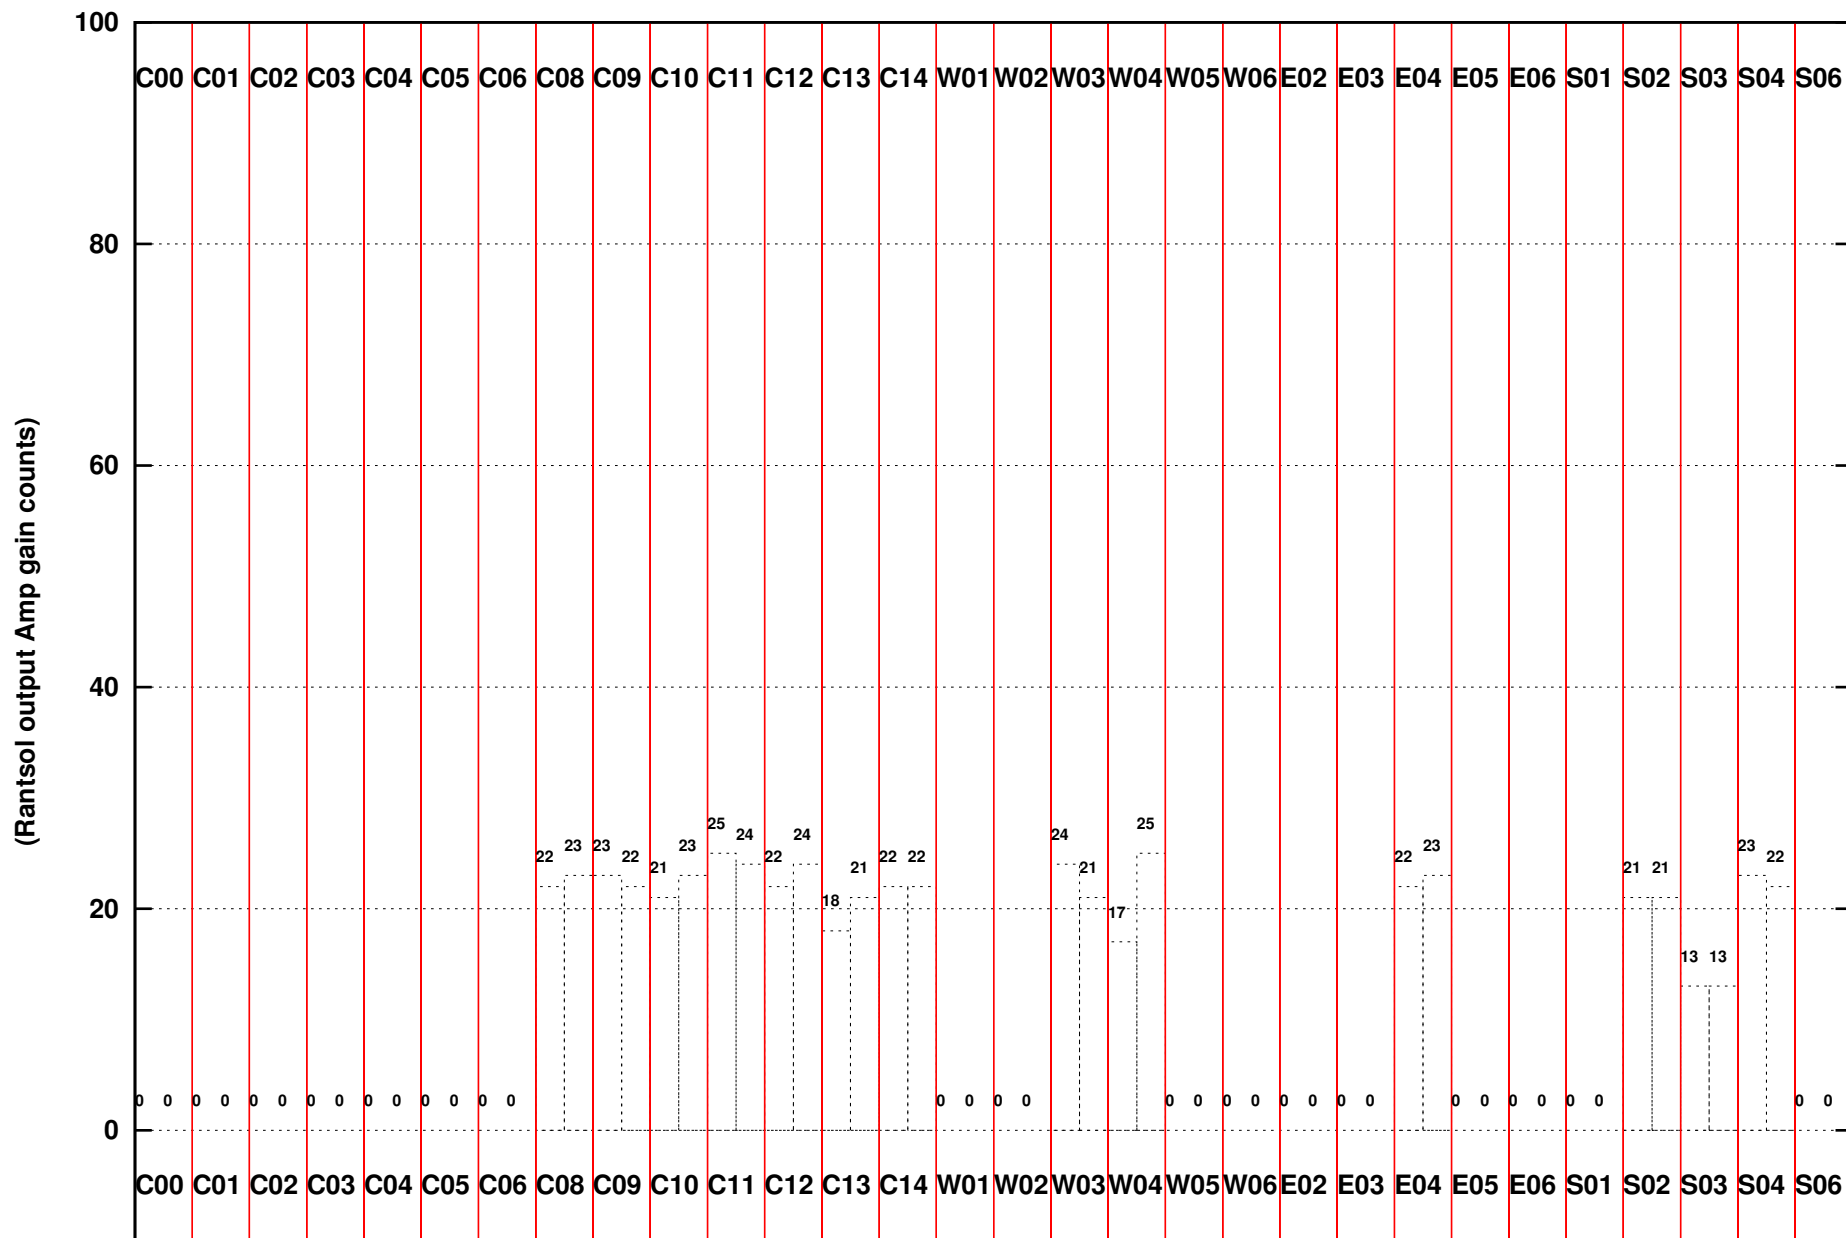

FRINGE STATUS (Rf:550.000,550.000 MHz., LO1:550.000,550.000 MHz., LO4/5:0.000,0.000 MHz.)

(File:/gwbifrddata1/29jul/44_081b_29jul2023_subar2_b4_gwb.lta, scan:0, chan:2048, Src:2052+365, Date:29Jul2023 19:33:33)