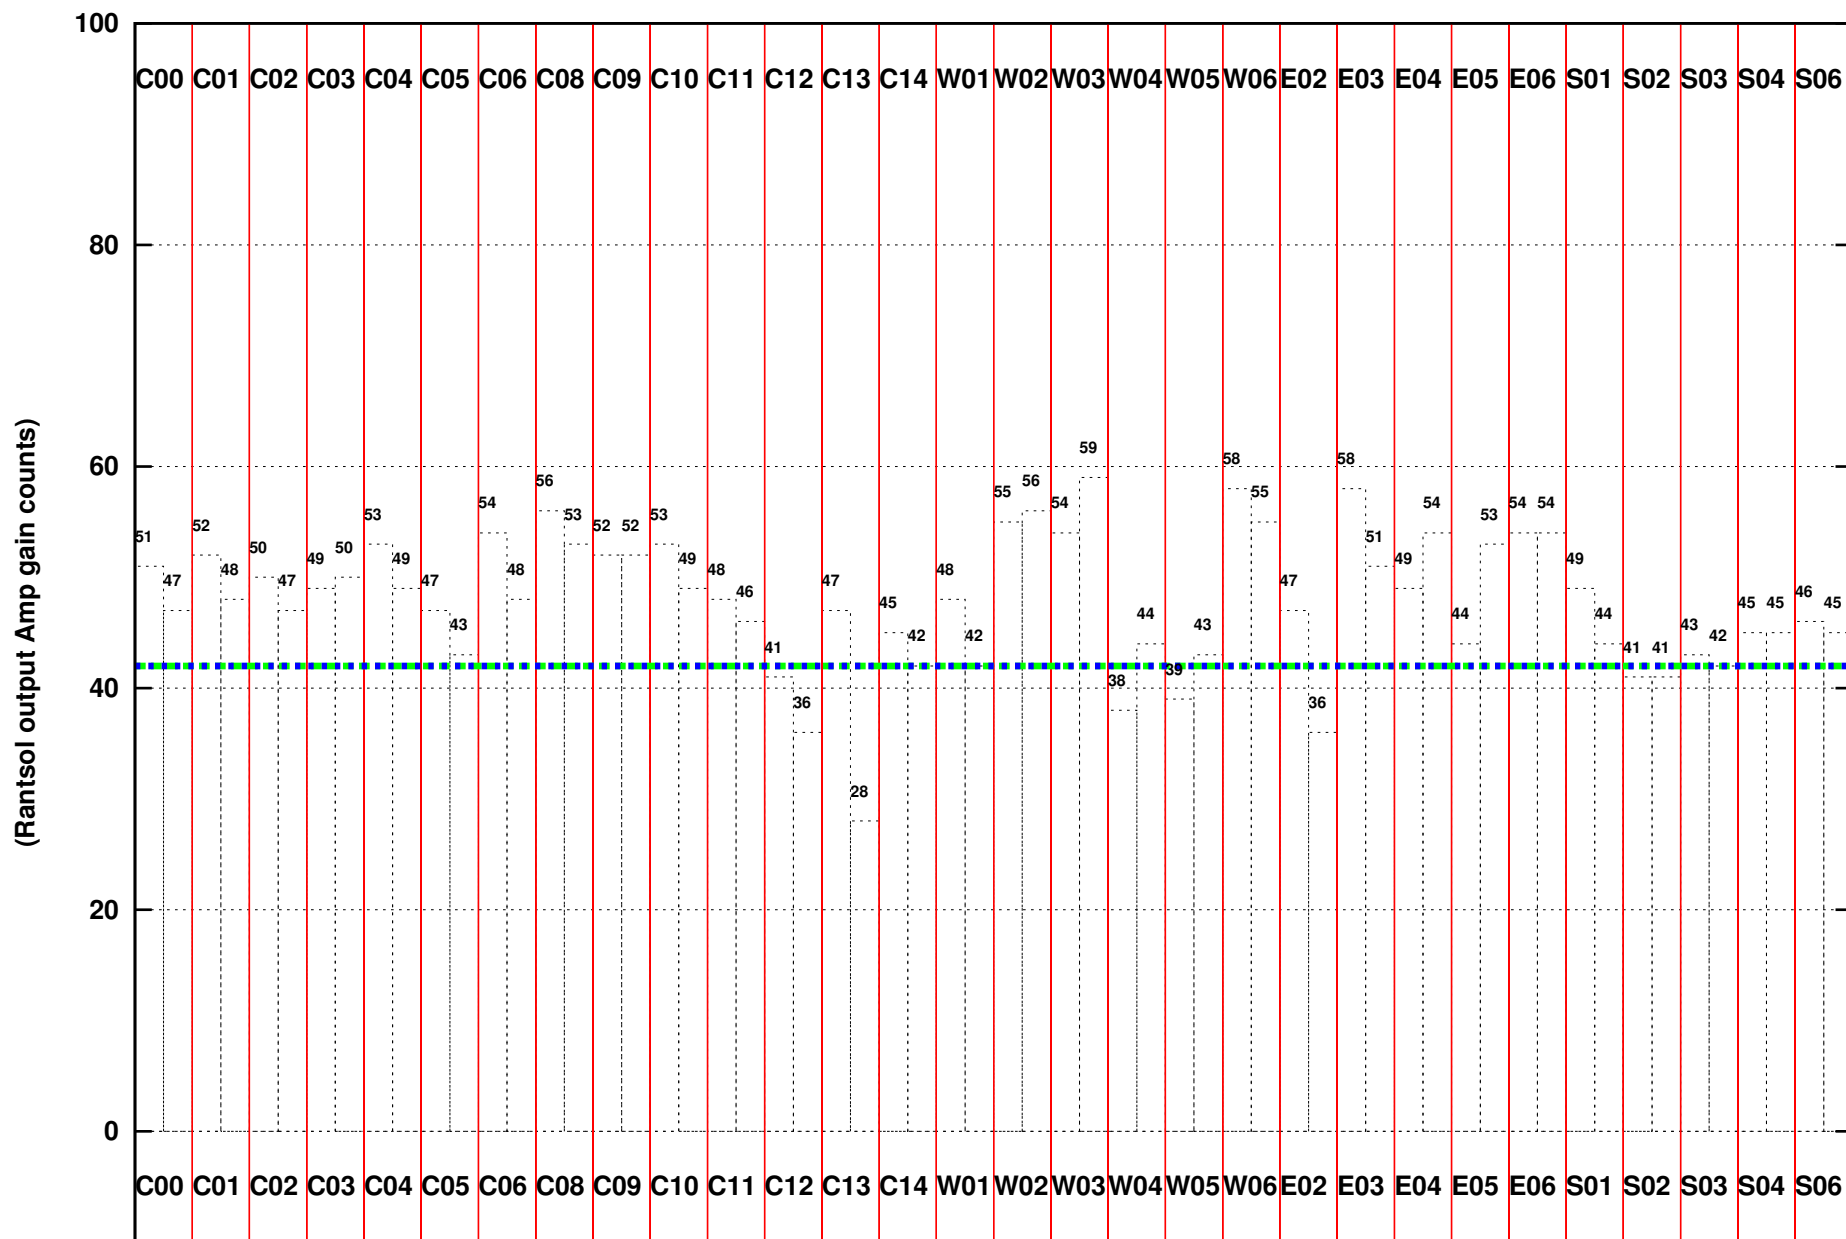

FRINGE STATUS (Rf:1460.000,1460.000 MHz., LO1:1460.000,1460.000 MHz., LO4/5:0.000,0.000 MHz.)

(File:/gwbifrddata2/30jul/44_095_30jul2023_b5_gwb.lta, scan:0, chan:1024, Src:3C286, Date:30Jul2023 14:14:26)