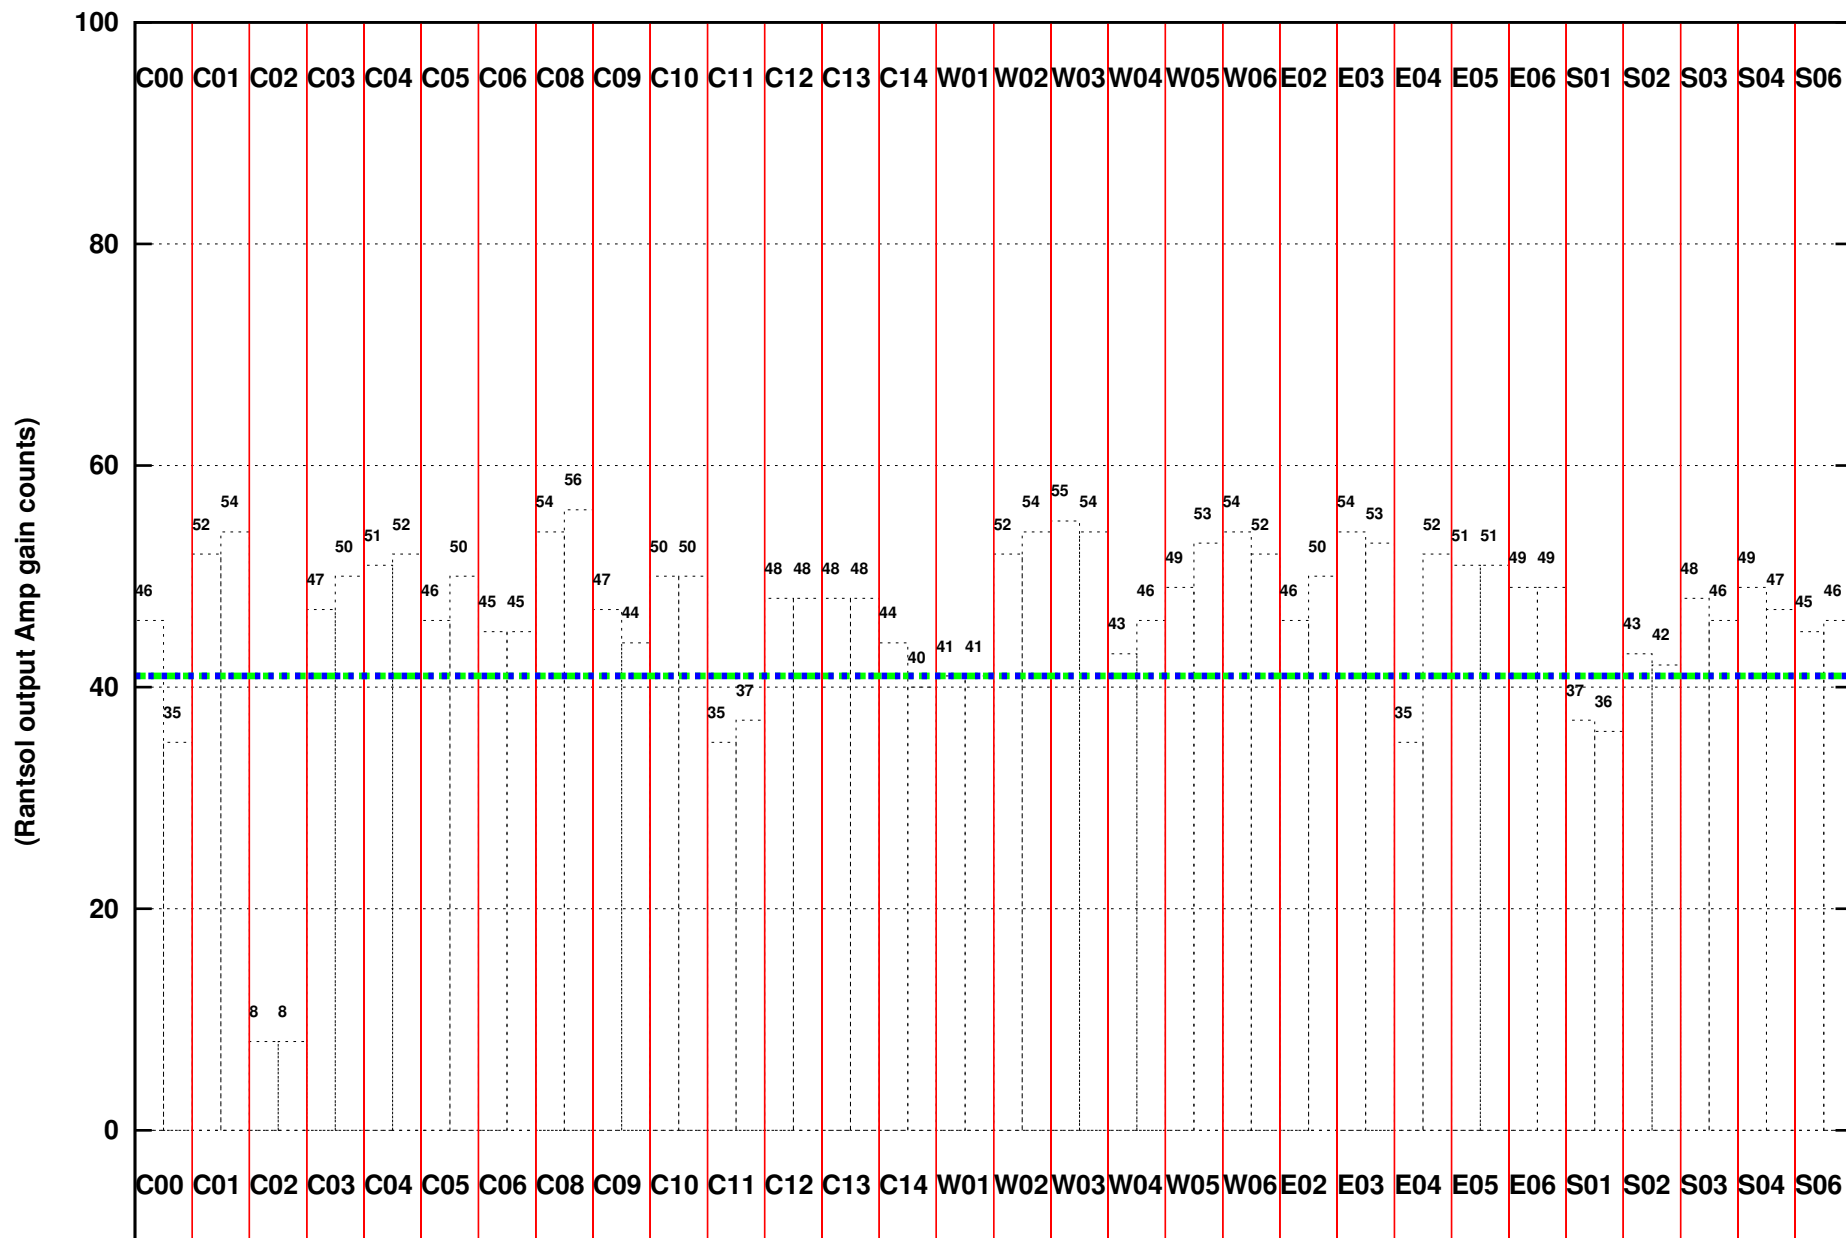

FRINGE STATUS (Rf:500.000,500.000 MHz., LO1:500.000,500.000 MHz., LO4/5:0.000,0.000 MHz.)

(File:/gwbifrddata2/30jul/44_015_30jul2023_b3_gwb.lta, scan:0, chan:2048, Src:3C286, Date:30Jul2023 18:11:03)