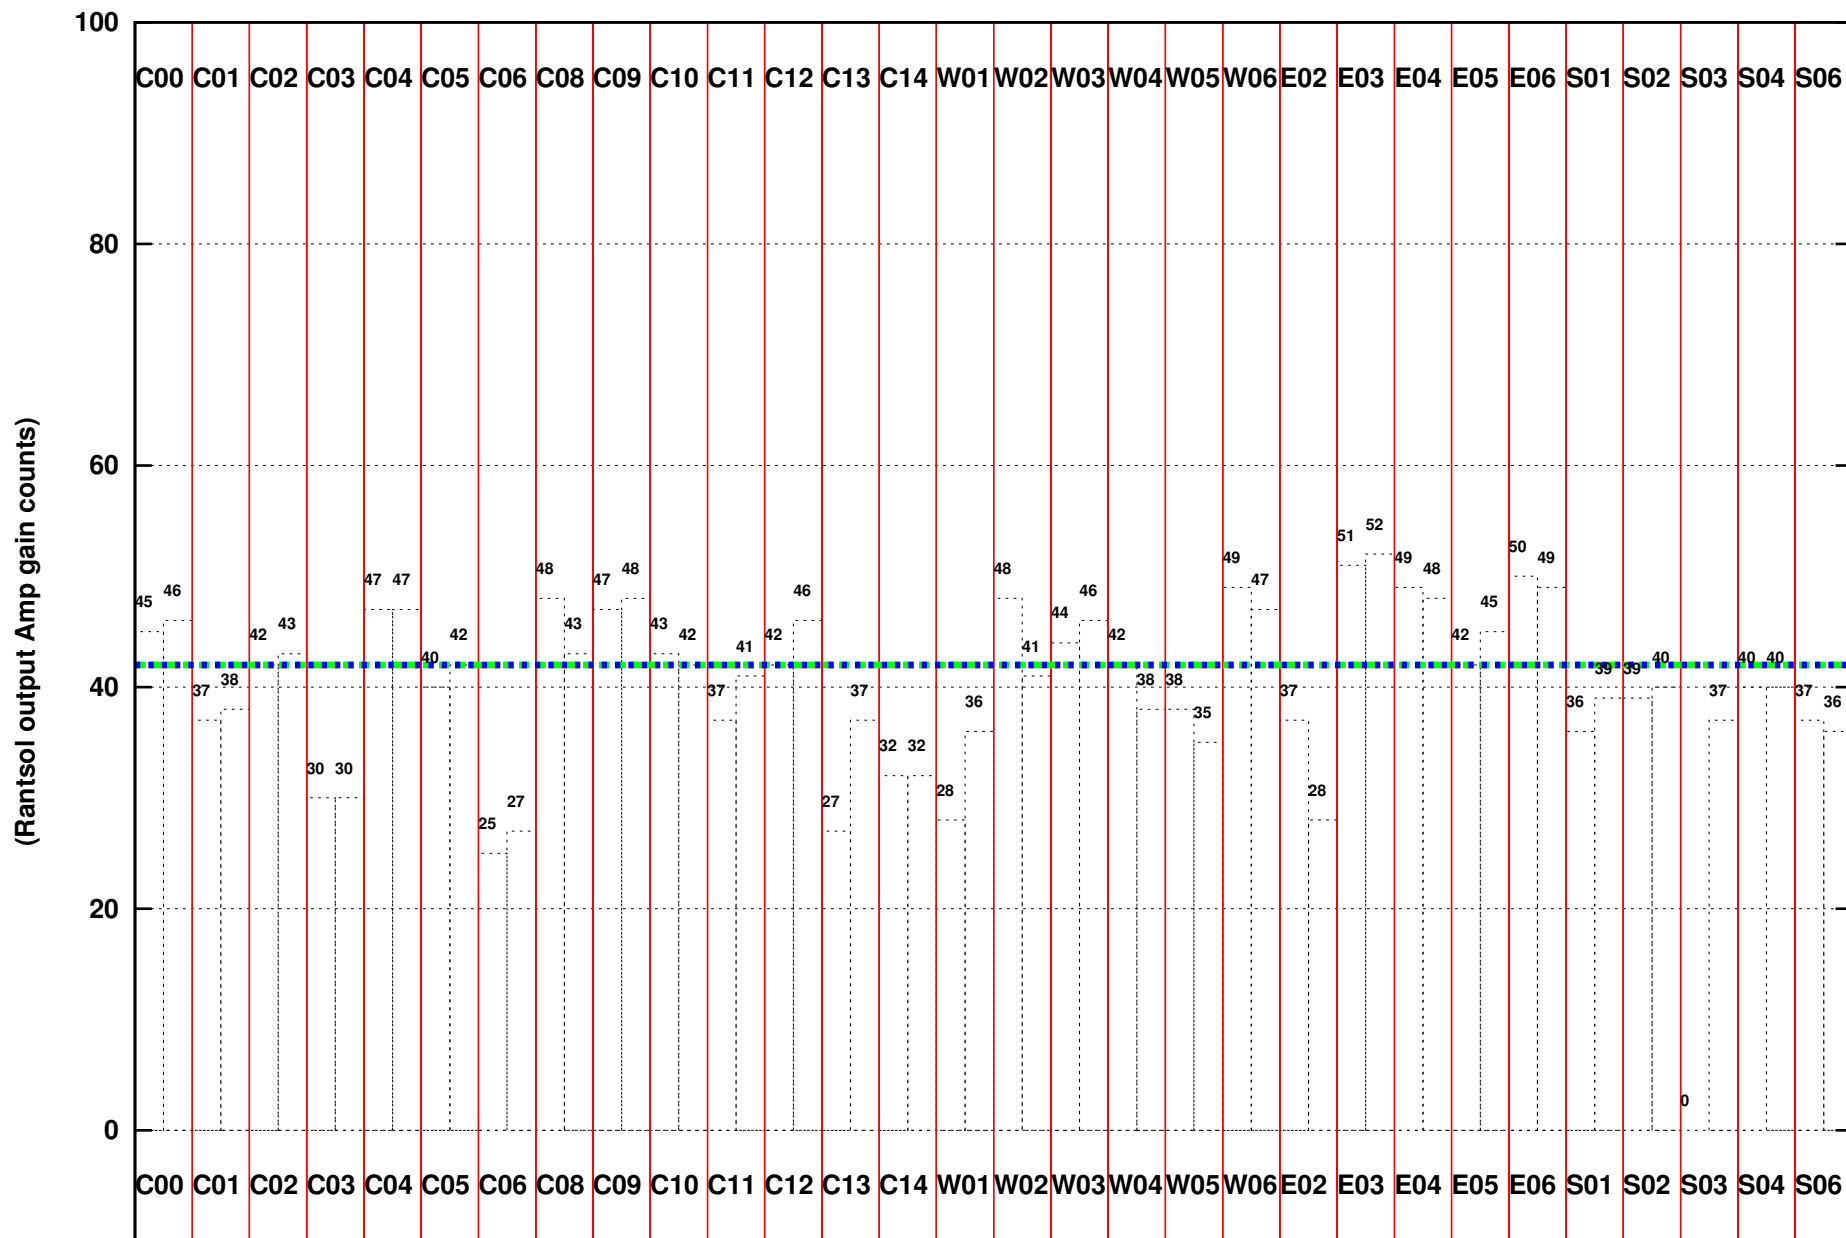

FRINGE STATUS (Rf:1411.393,1411.393 MHz., LO1:1340.000,1340.000 MHz., LO4/5:128.607,176.393 MHz.)

(File:/gsbifrddata1/31jul/44_006_31jul2023_b5_gsb.lta, scan:0, chan:256, Src:3C48, Date:31Jul2023 01:18:48)