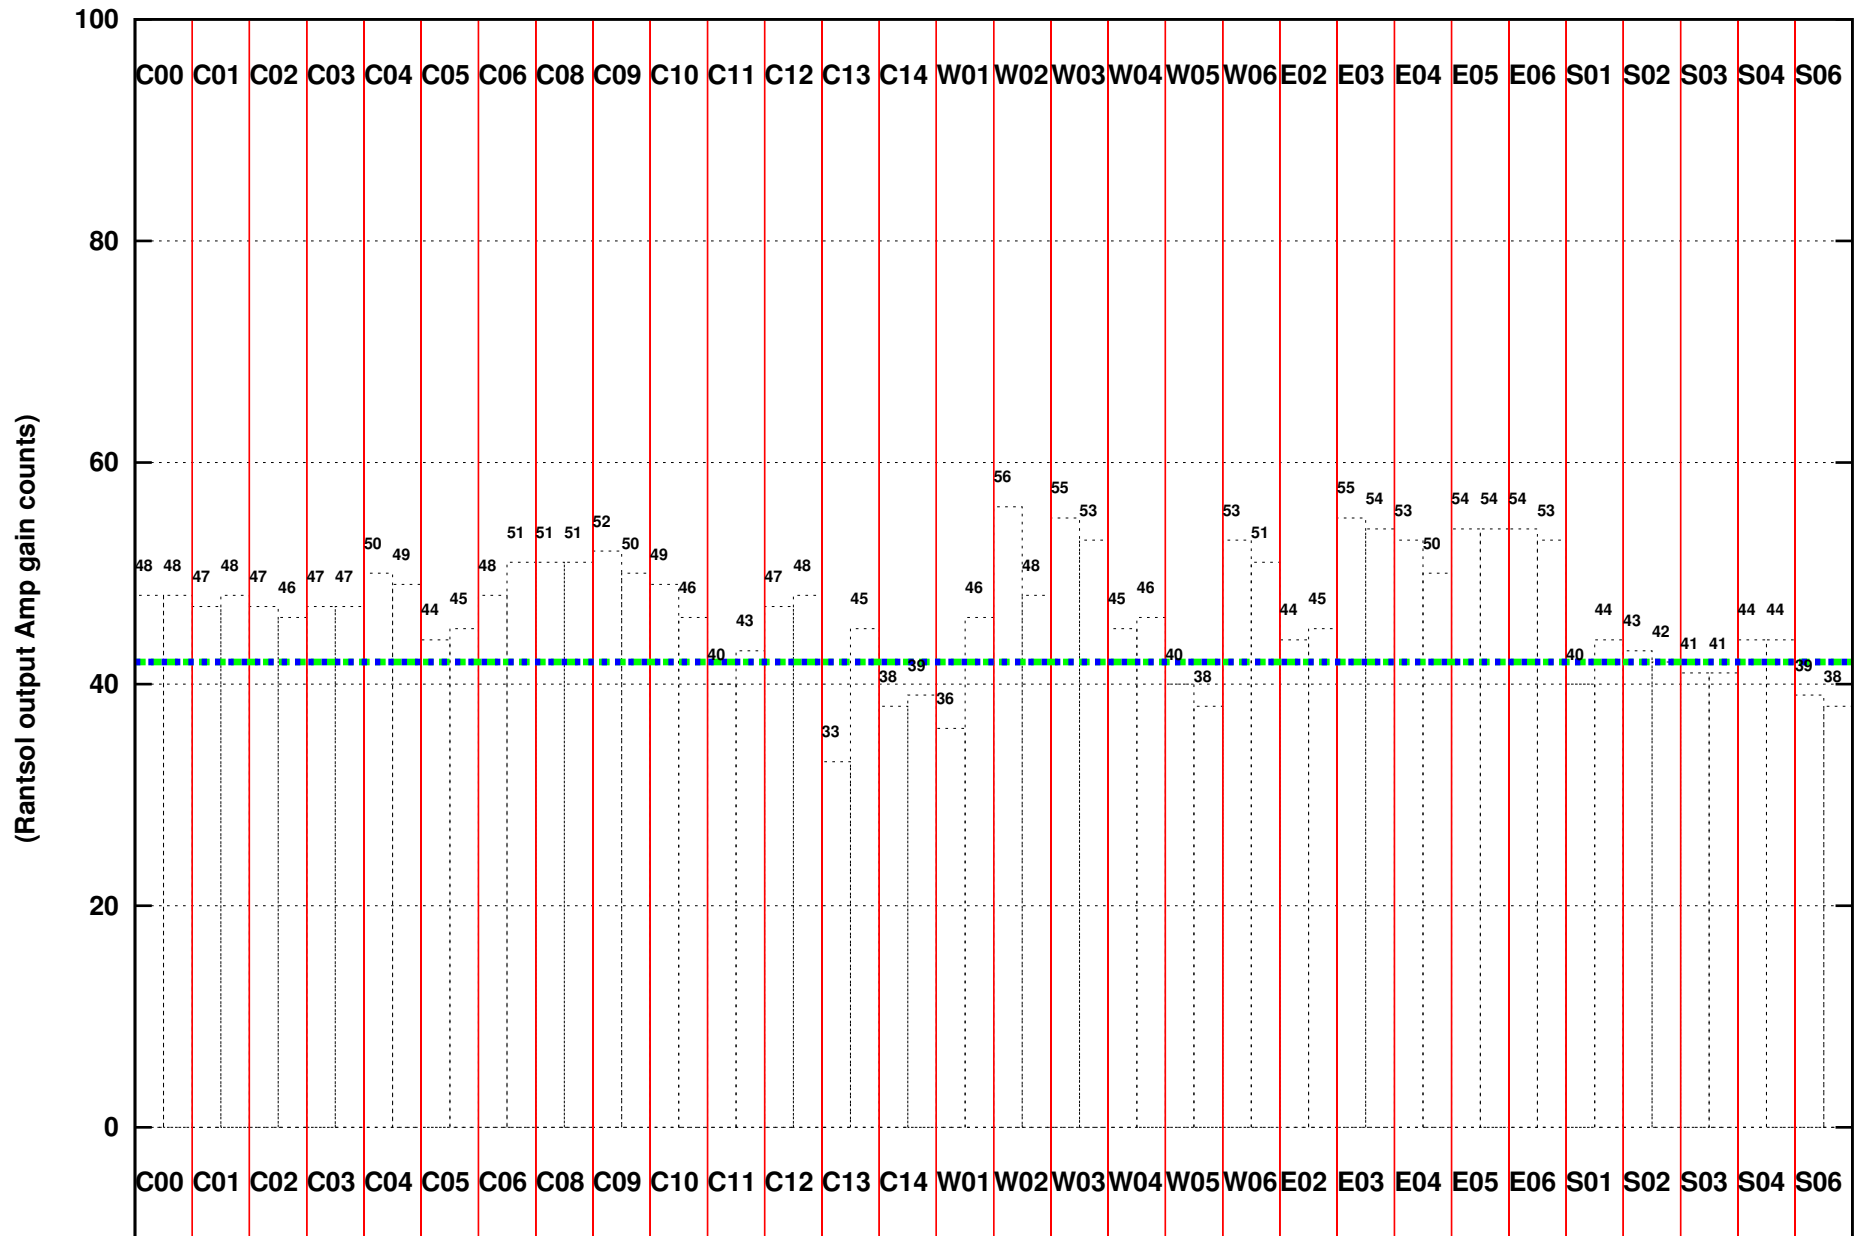

FRINGE STATUS (Rf:1412.435,1412.435 MHz., LO1:1450.000,1450.000 MHz., LO4/5:37.565,37.565 MHz.)

(File:/gwbifrddata2/31jul/44_006_31jul2023_b5_gwb.lta, scan:0, chan:1024, Src:3C48, Date:31Jul2023 01:19:06)