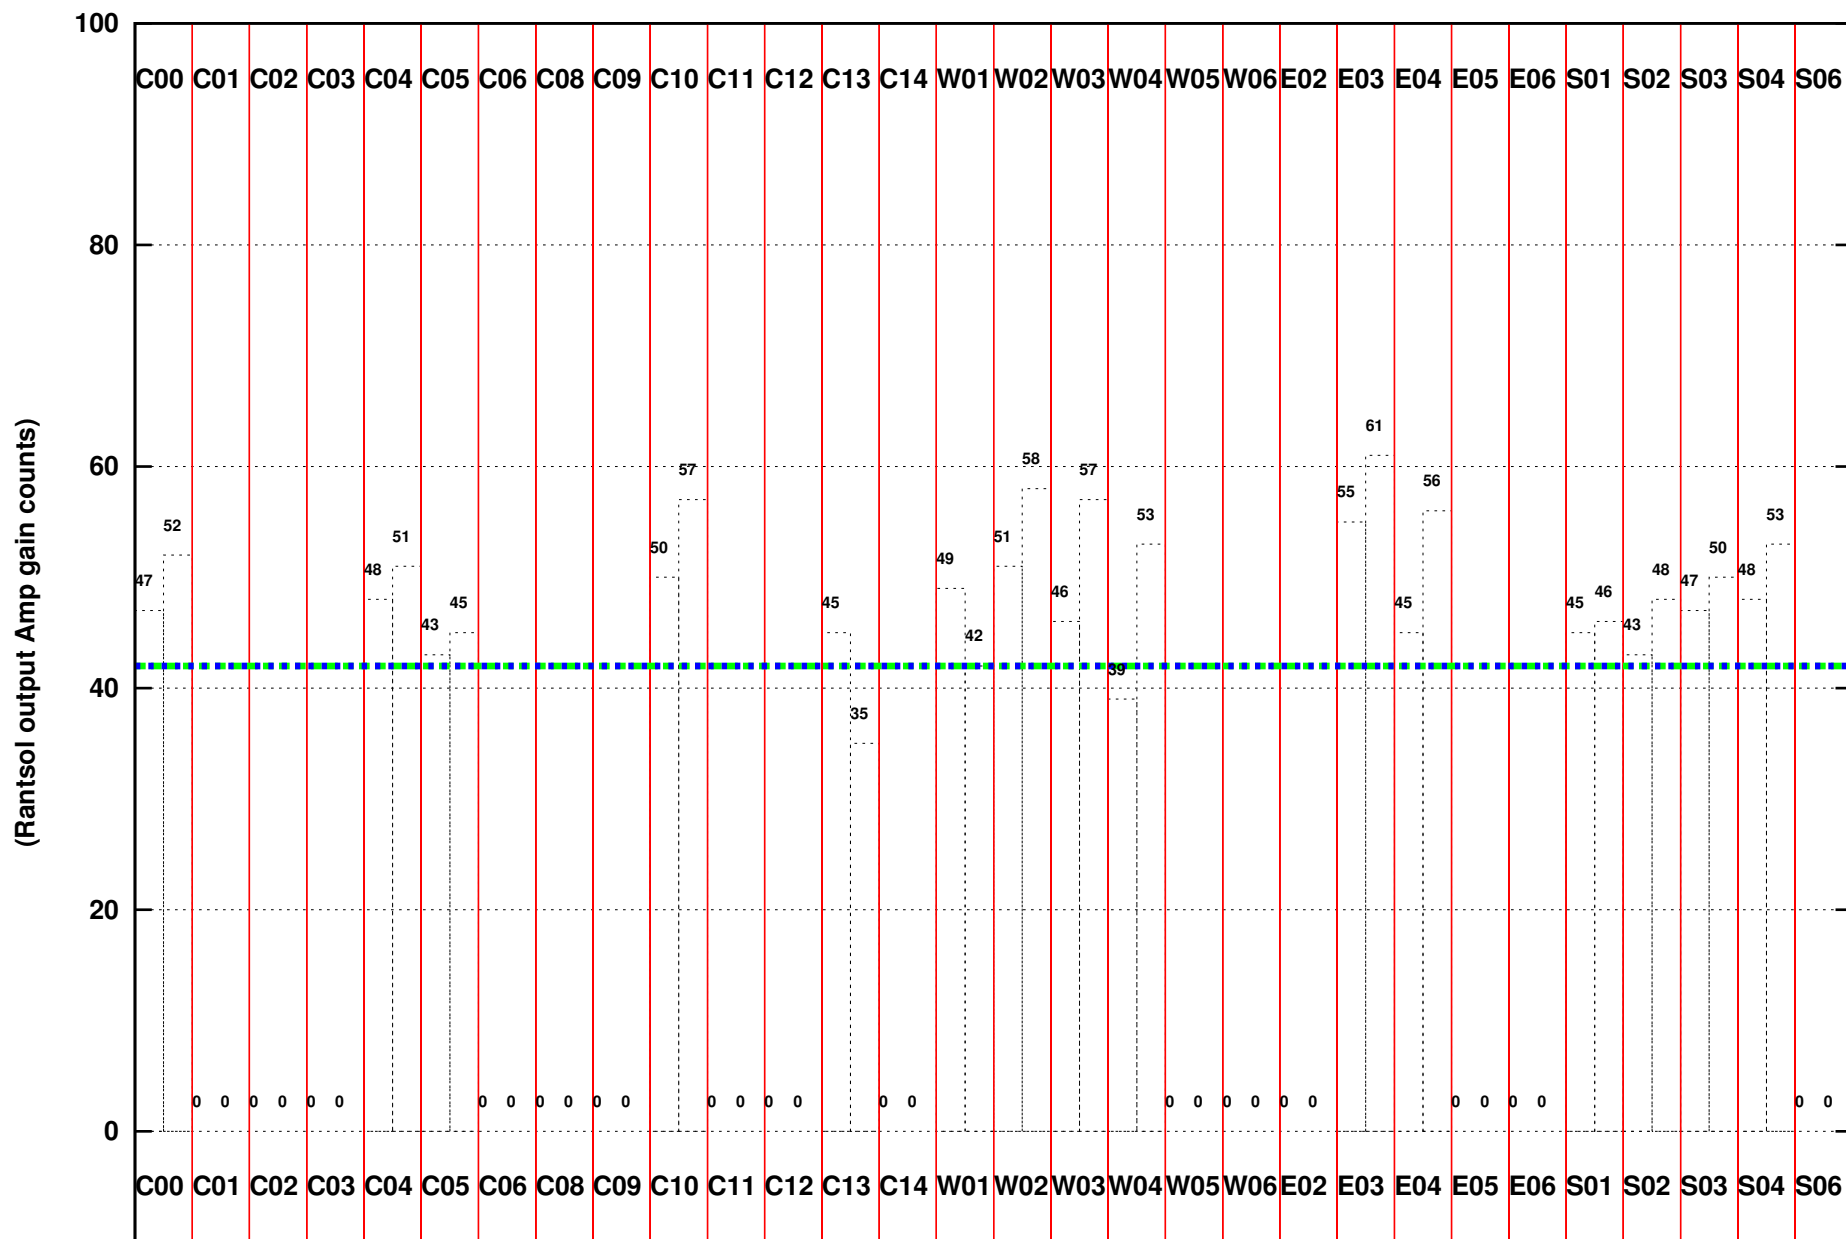

FRINGE STATUS (Rf:1460.000,1460.000 MHz., LO1:1460.000,1460.000 MHz., LO4/5:0.000,0.000 MHz.)

( File:/gwbifrddata2/31jul/44\_001a\_31jul2023\_subar1\_b5\_gwb.lta, scan:0, chan:512, Src:3C286, Date:31Jul2023 17:09:11)