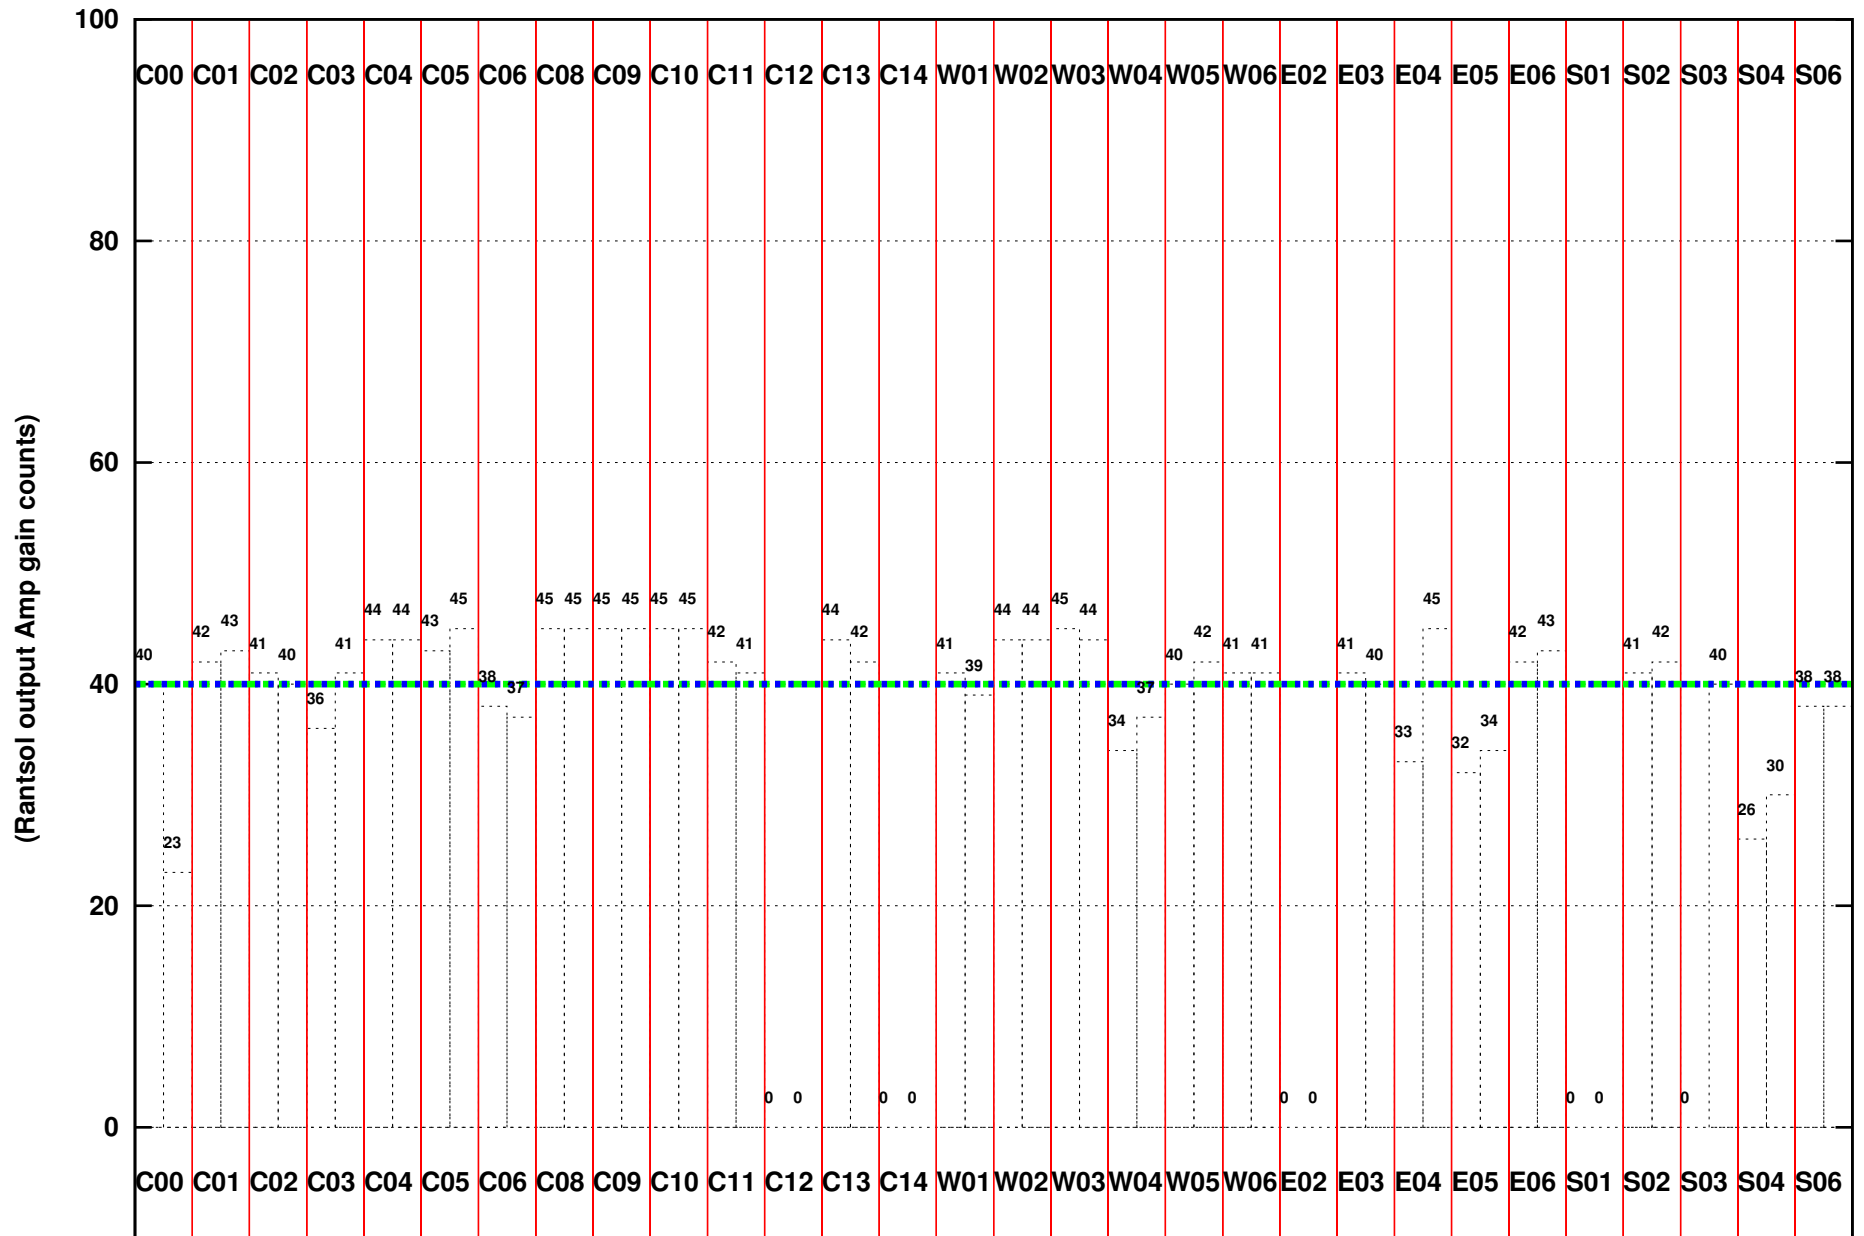

FRINGE STATUS (Rf:306.000,306.000 MHz., LO1:255.000,255.000 MHz., LO4/5:149.000,156.000 MHz.)

( File:/gsbifrddata/01aug/44\_032\_01aug2023\_b3\_gsb.lta, scan:0, chan:128, Src:3C147, Date:01Aug2023 04:22:21)