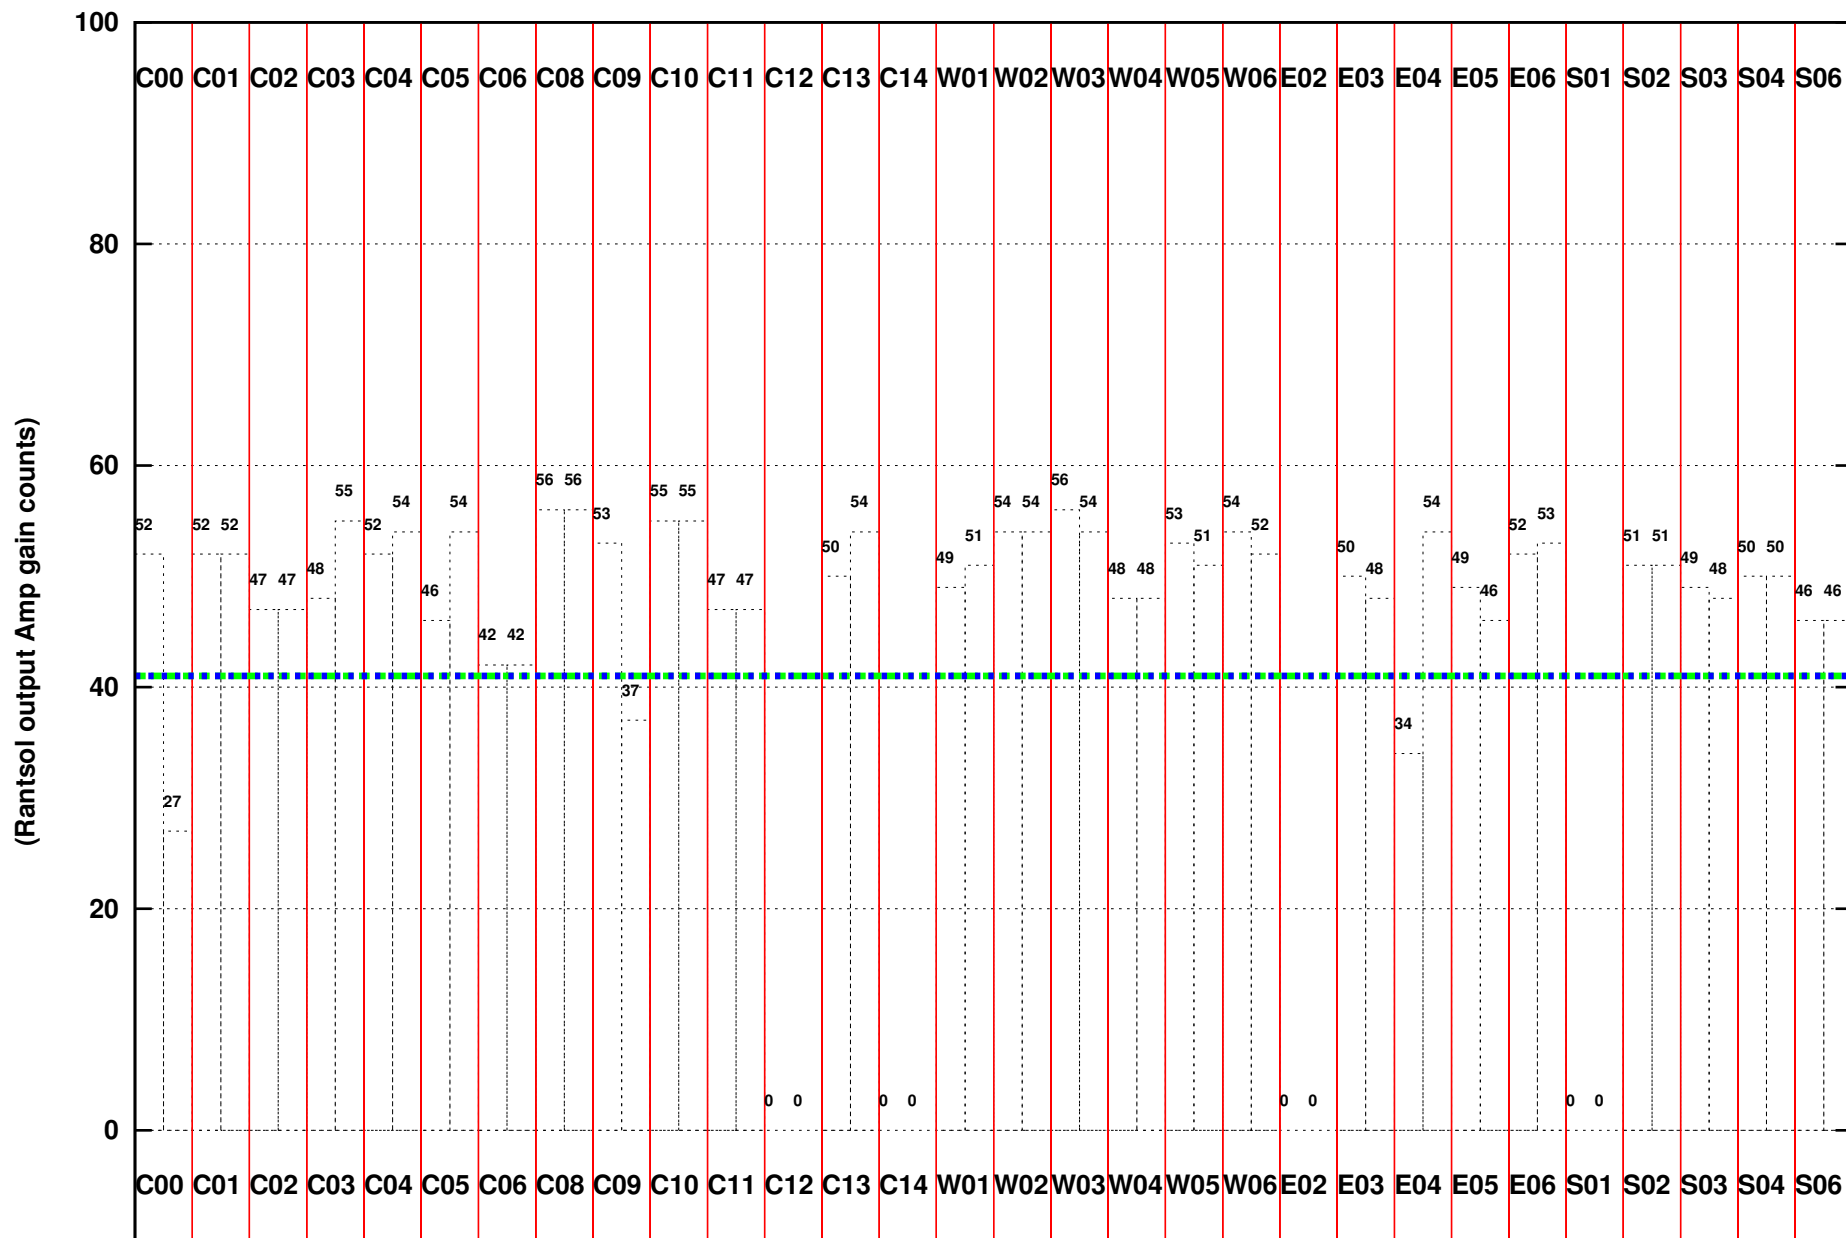

FRINGE STATUS (Rf:500.000,500.000 MHz., LO1:500.000,500.000 MHz., LO4/5:0.000,0.000 MHz.)

(File:/gwbifrddata1/01aug/44_032_01aug2023_b3_gwb.lta, scan:0, chan:1024, Src:3C147, Date:01Aug2023 04:22:38)