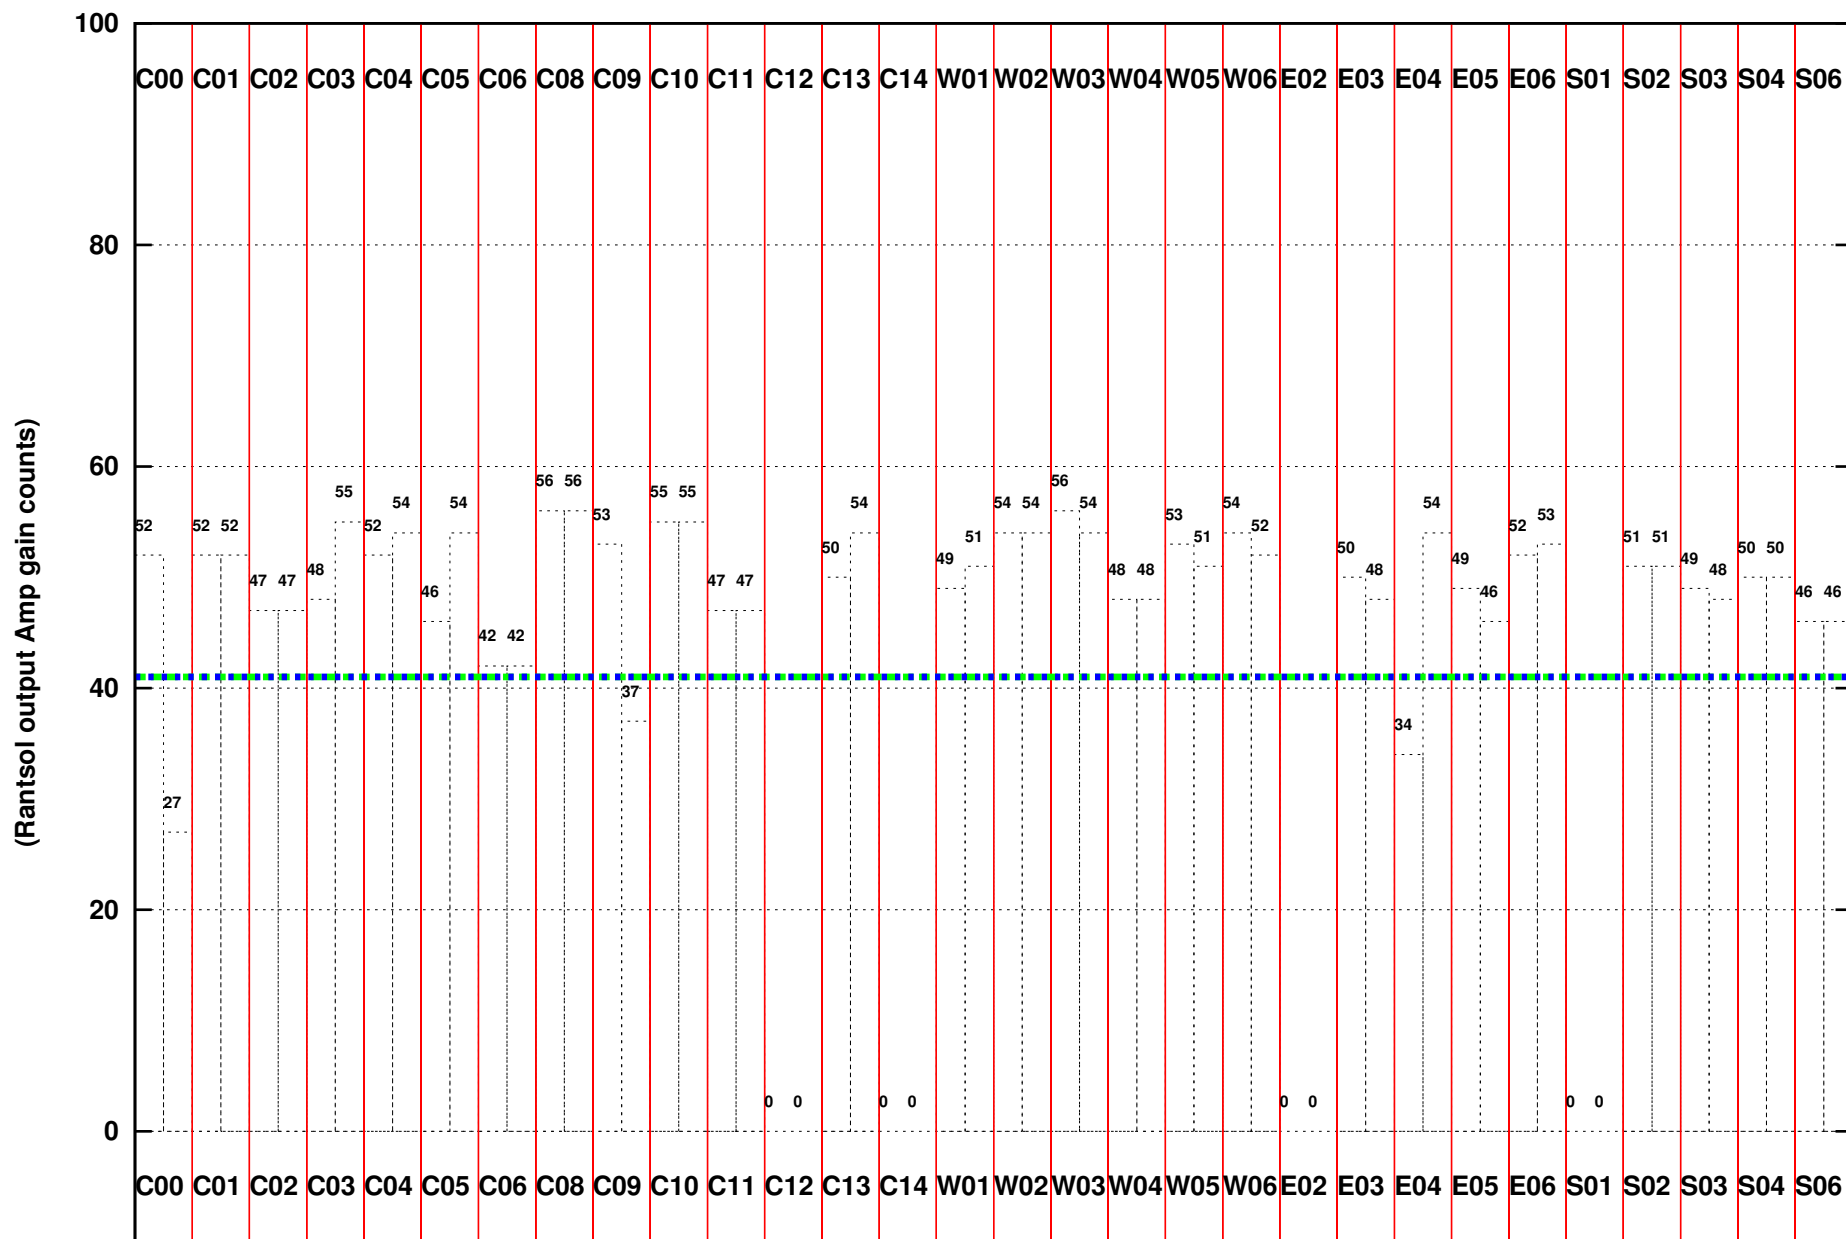

FRINGE STATUS (Rf:500.000,500.000 MHz., LO1:500.000,500.000 MHz., LO4/5:0.000,0.000 MHz.)

(File:/gwbifrddata1/01aug/44_032_01aug2023_b3_gwb.lta, scan:0, chan:1024, Src:3C147, Date:01Aug2023 04:22:38)