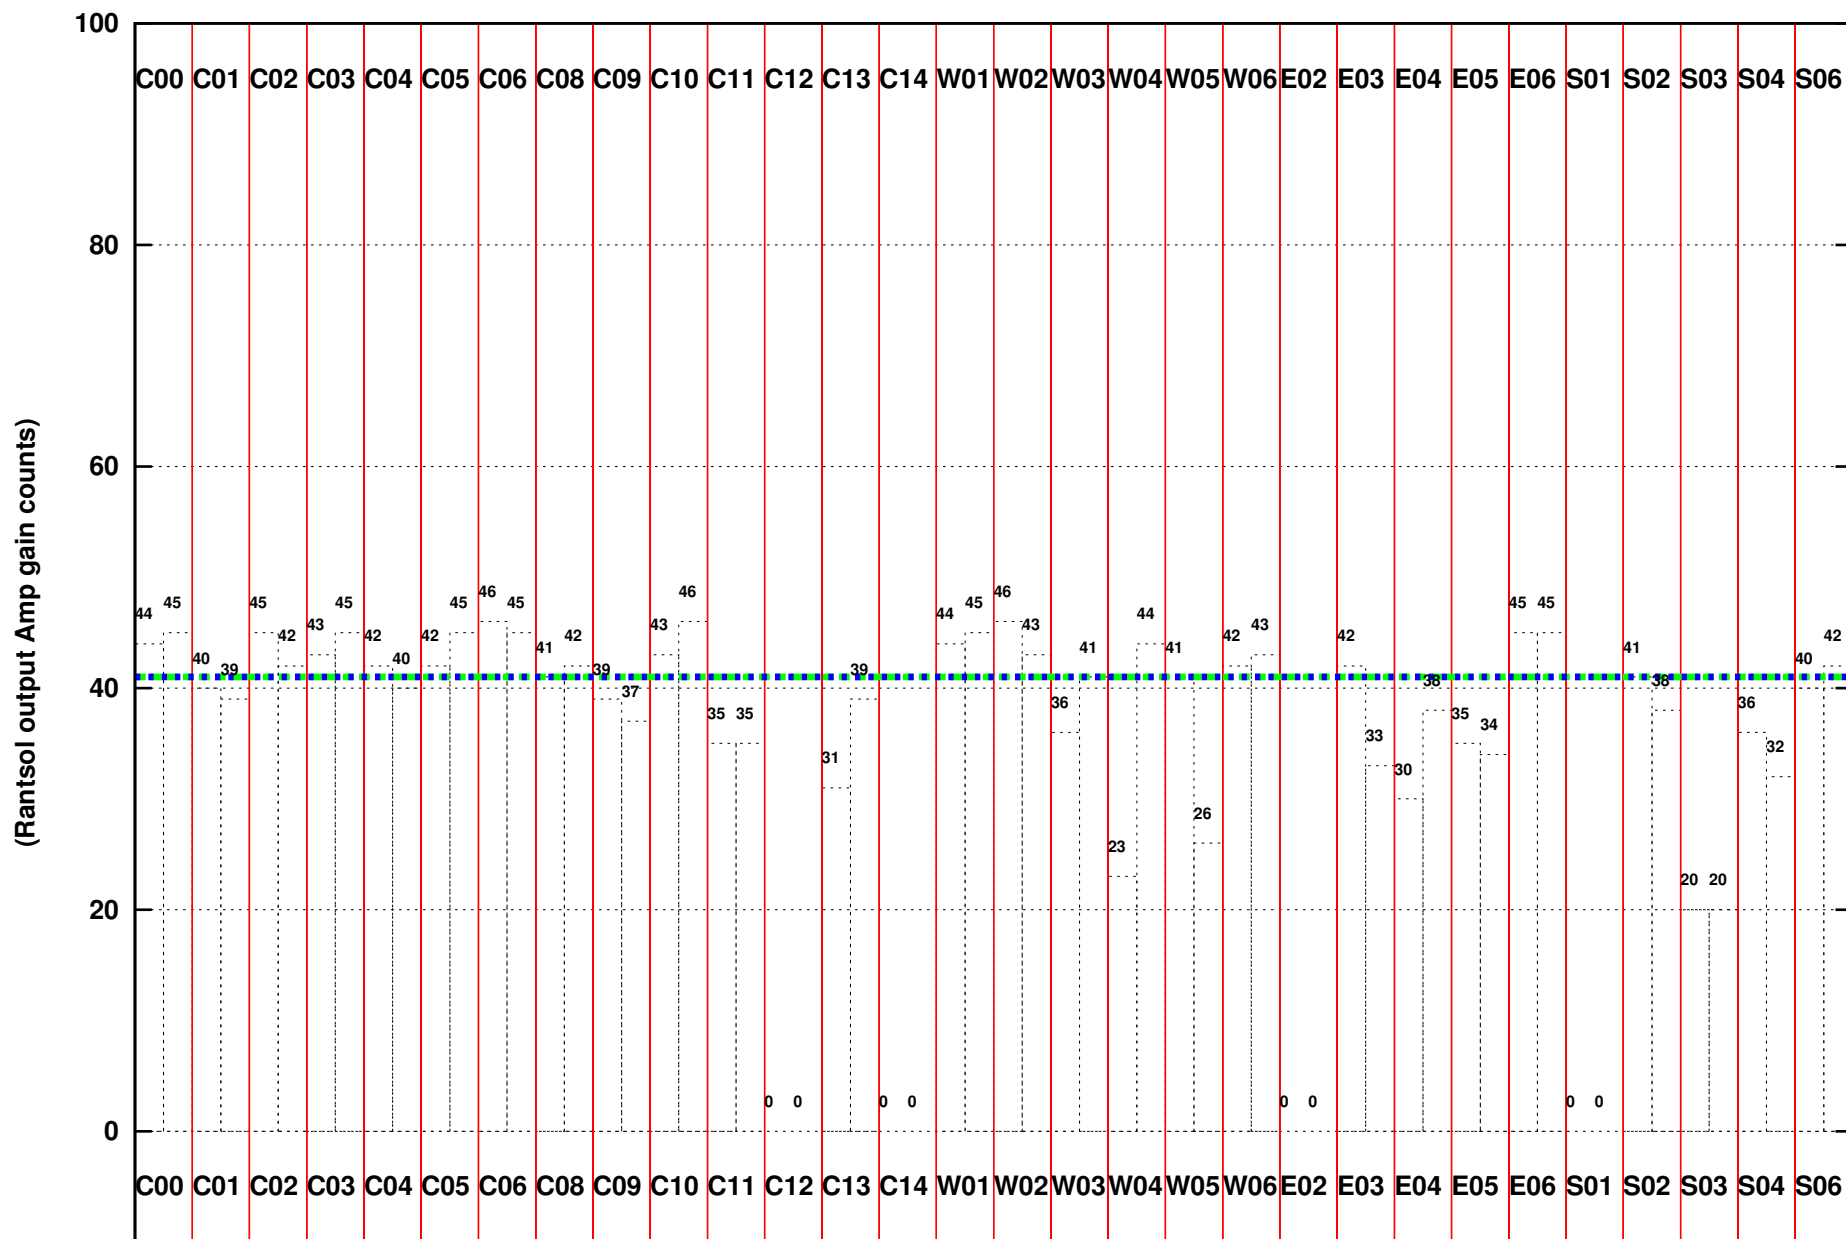

FRINGE STATUS (Rf:550.000,550.000 MHz., LO1:550.000,550.000 MHz., LO4/5:0.000,0.000 MHz.)

(File:/gwbifrddata1/01aug/44_032_01aug2023_b4_gwb.lta, scan:0, chan:1024, Src:3C147, Date:01Aug2023 06:18:52)