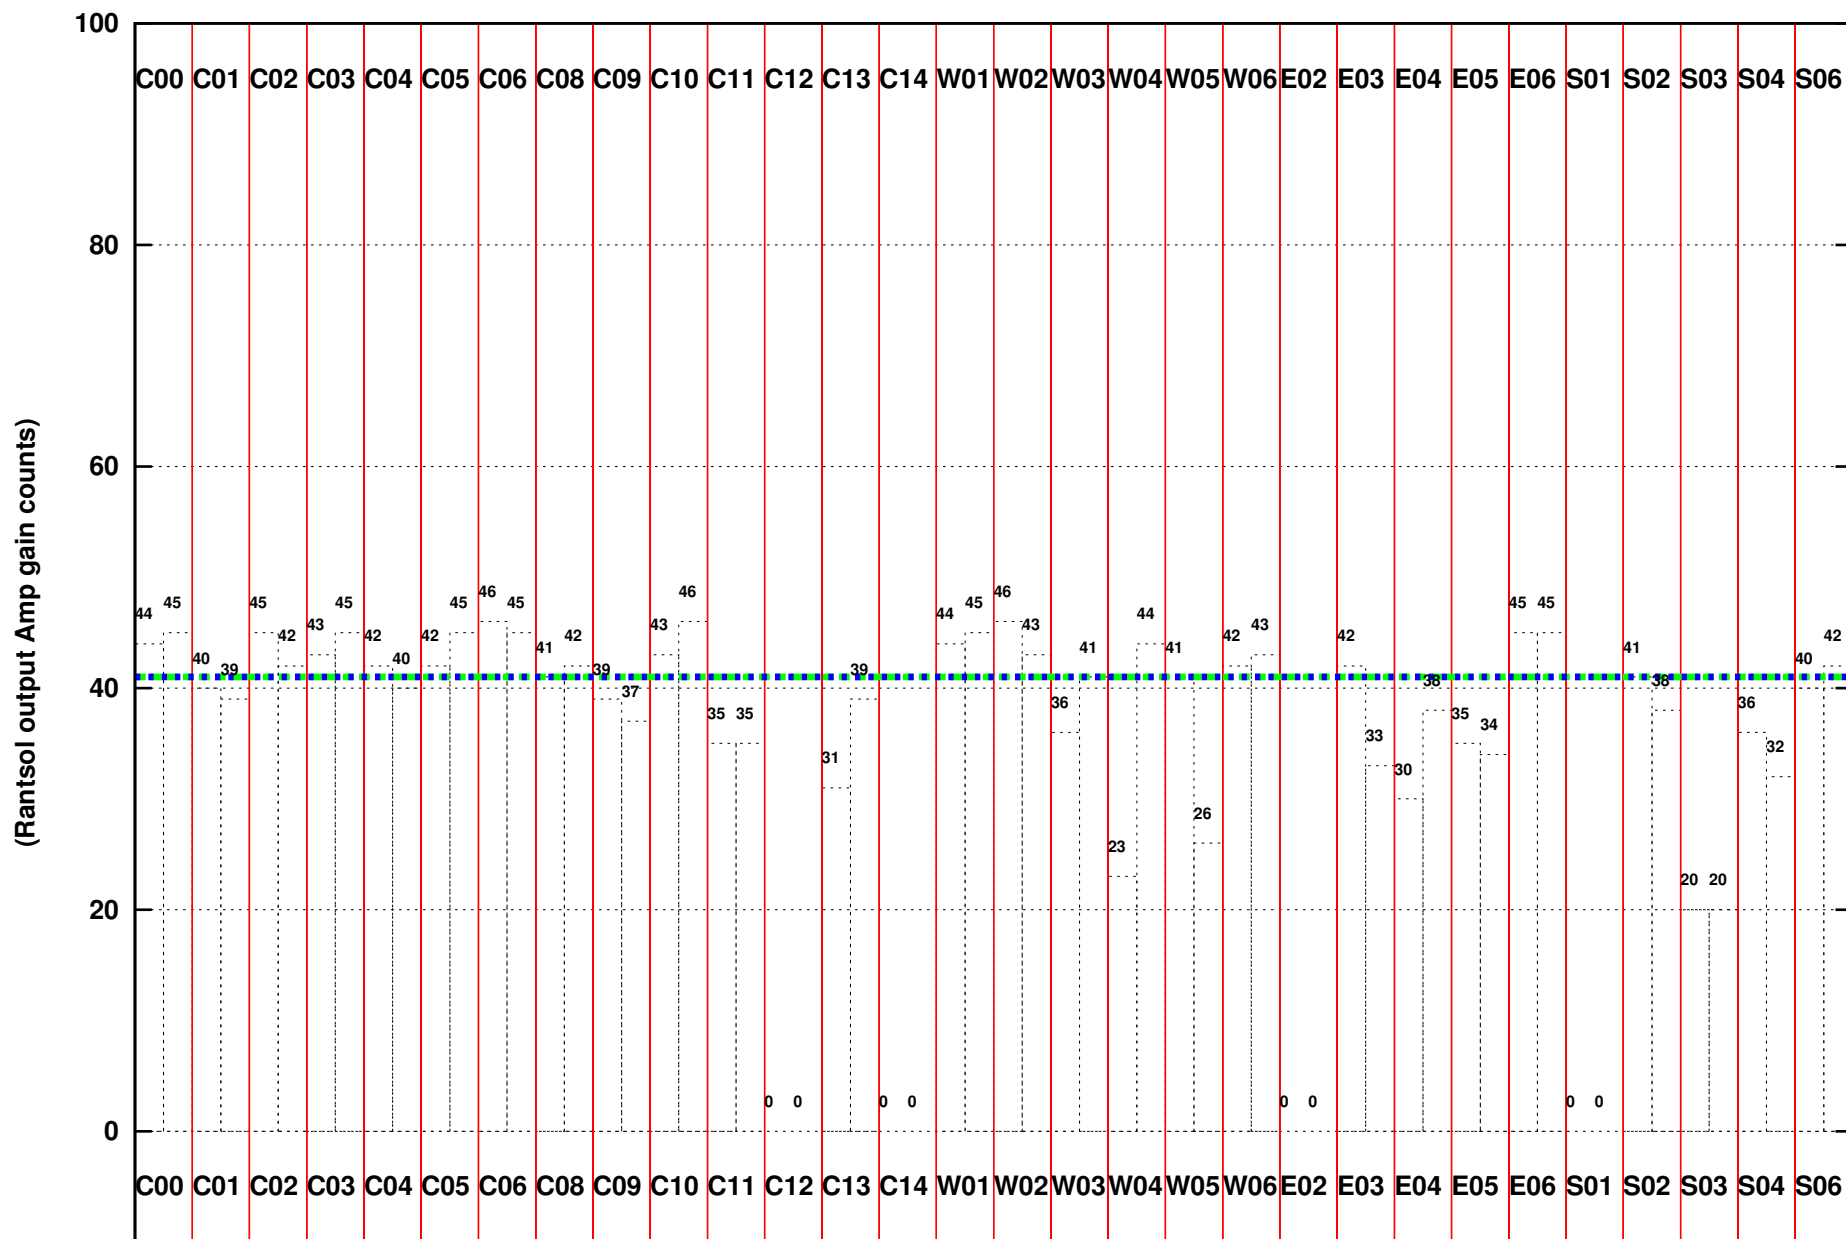

FRINGE STATUS (Rf:550.000,550.000 MHz., LO1:550.000,550.000 MHz., LO4/5:0.000,0.000 MHz.)

( File:/gwbifrddata1/01aug/44\_032\_01aug2023\_b4\_gwb.lta, scan:0, chan:1024, Src:3C147, Date:01Aug2023 06:18:52)