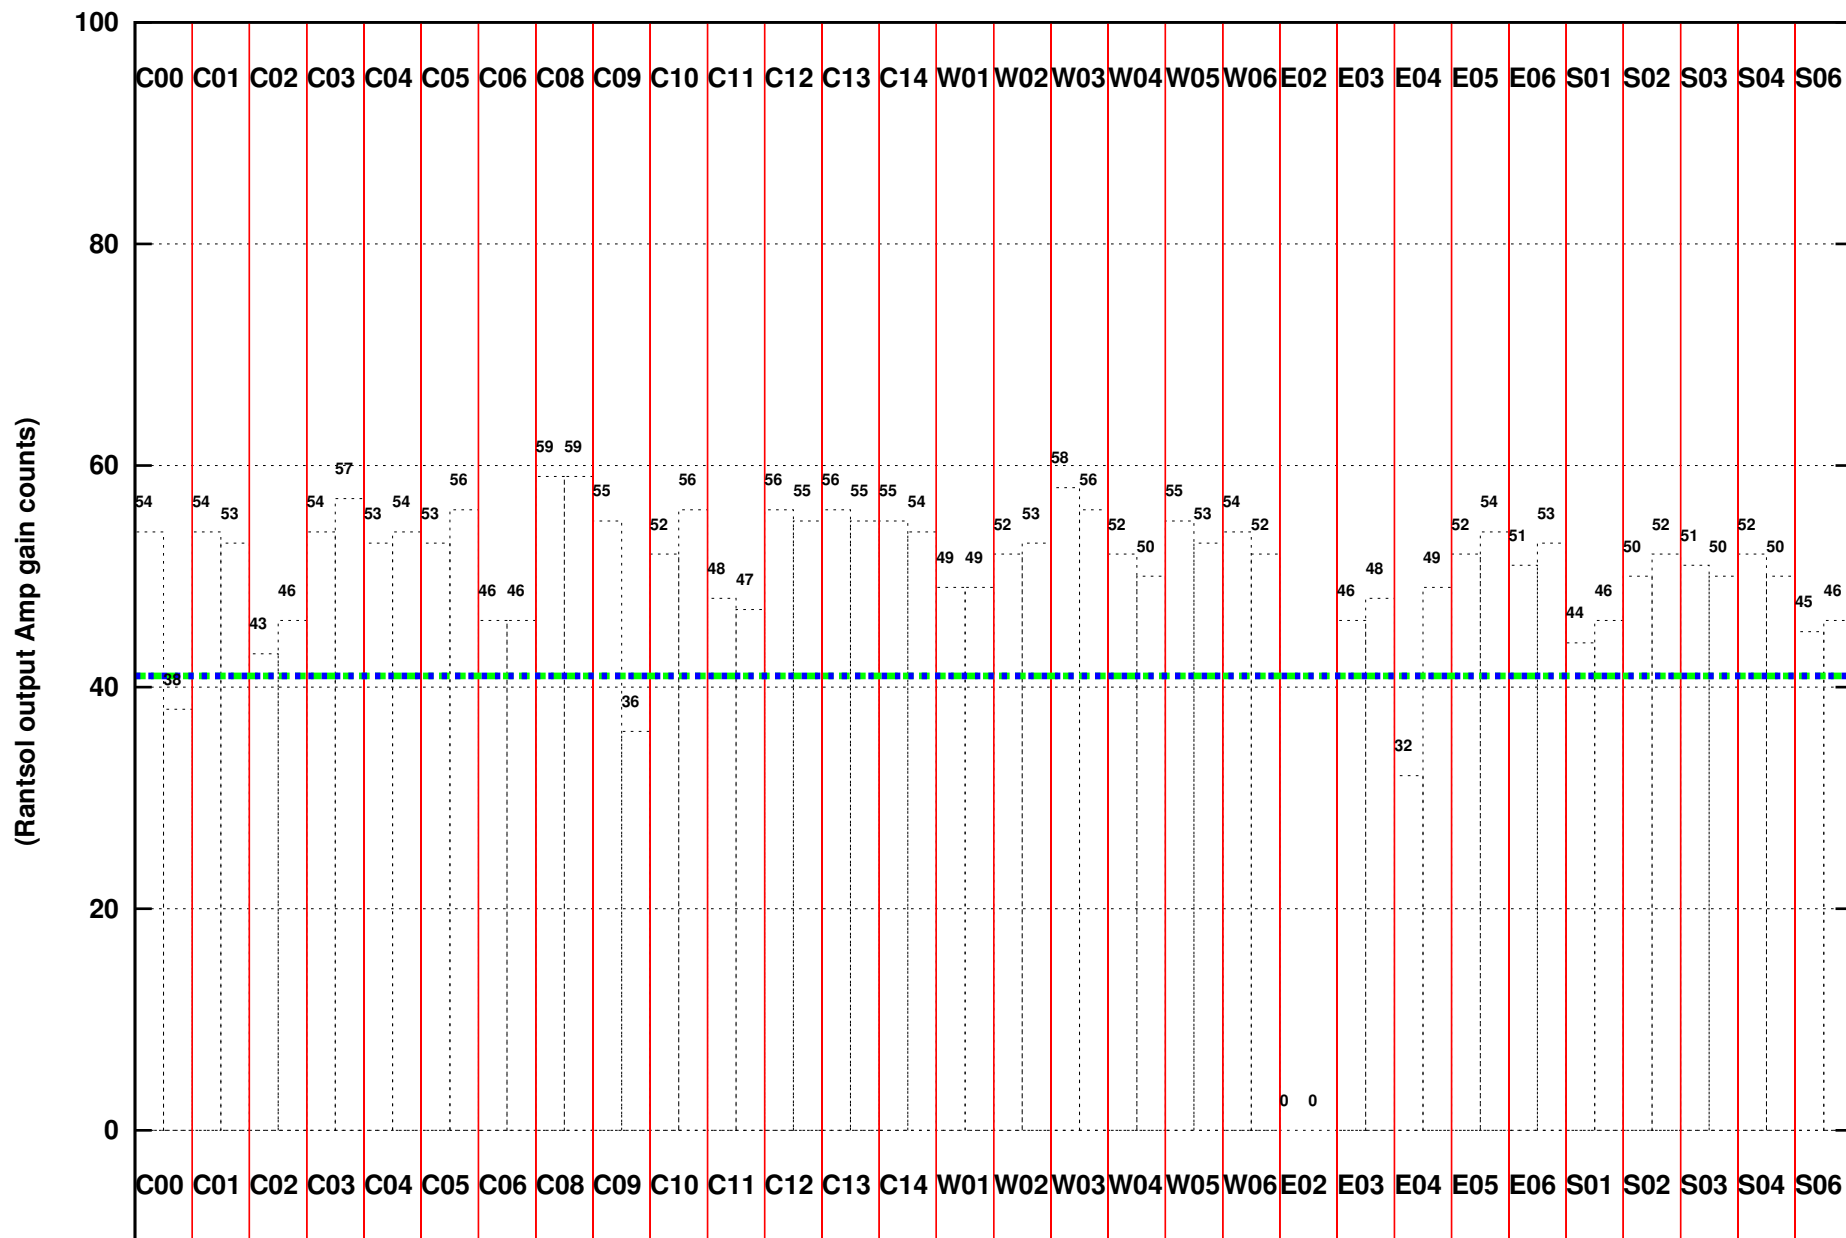

FRINGE STATUS (Rf:500.000,500.000 MHz., LO1:500.000,500.000 MHz., LO4/5:0.000,0.000 MHz.)

(File:/gwbifrd2/01aug/44_104_01aug2023_b3_gwb.lta, scan:0, chan:2048, Src:3C286, Date:01Aug2023 20:20:12)