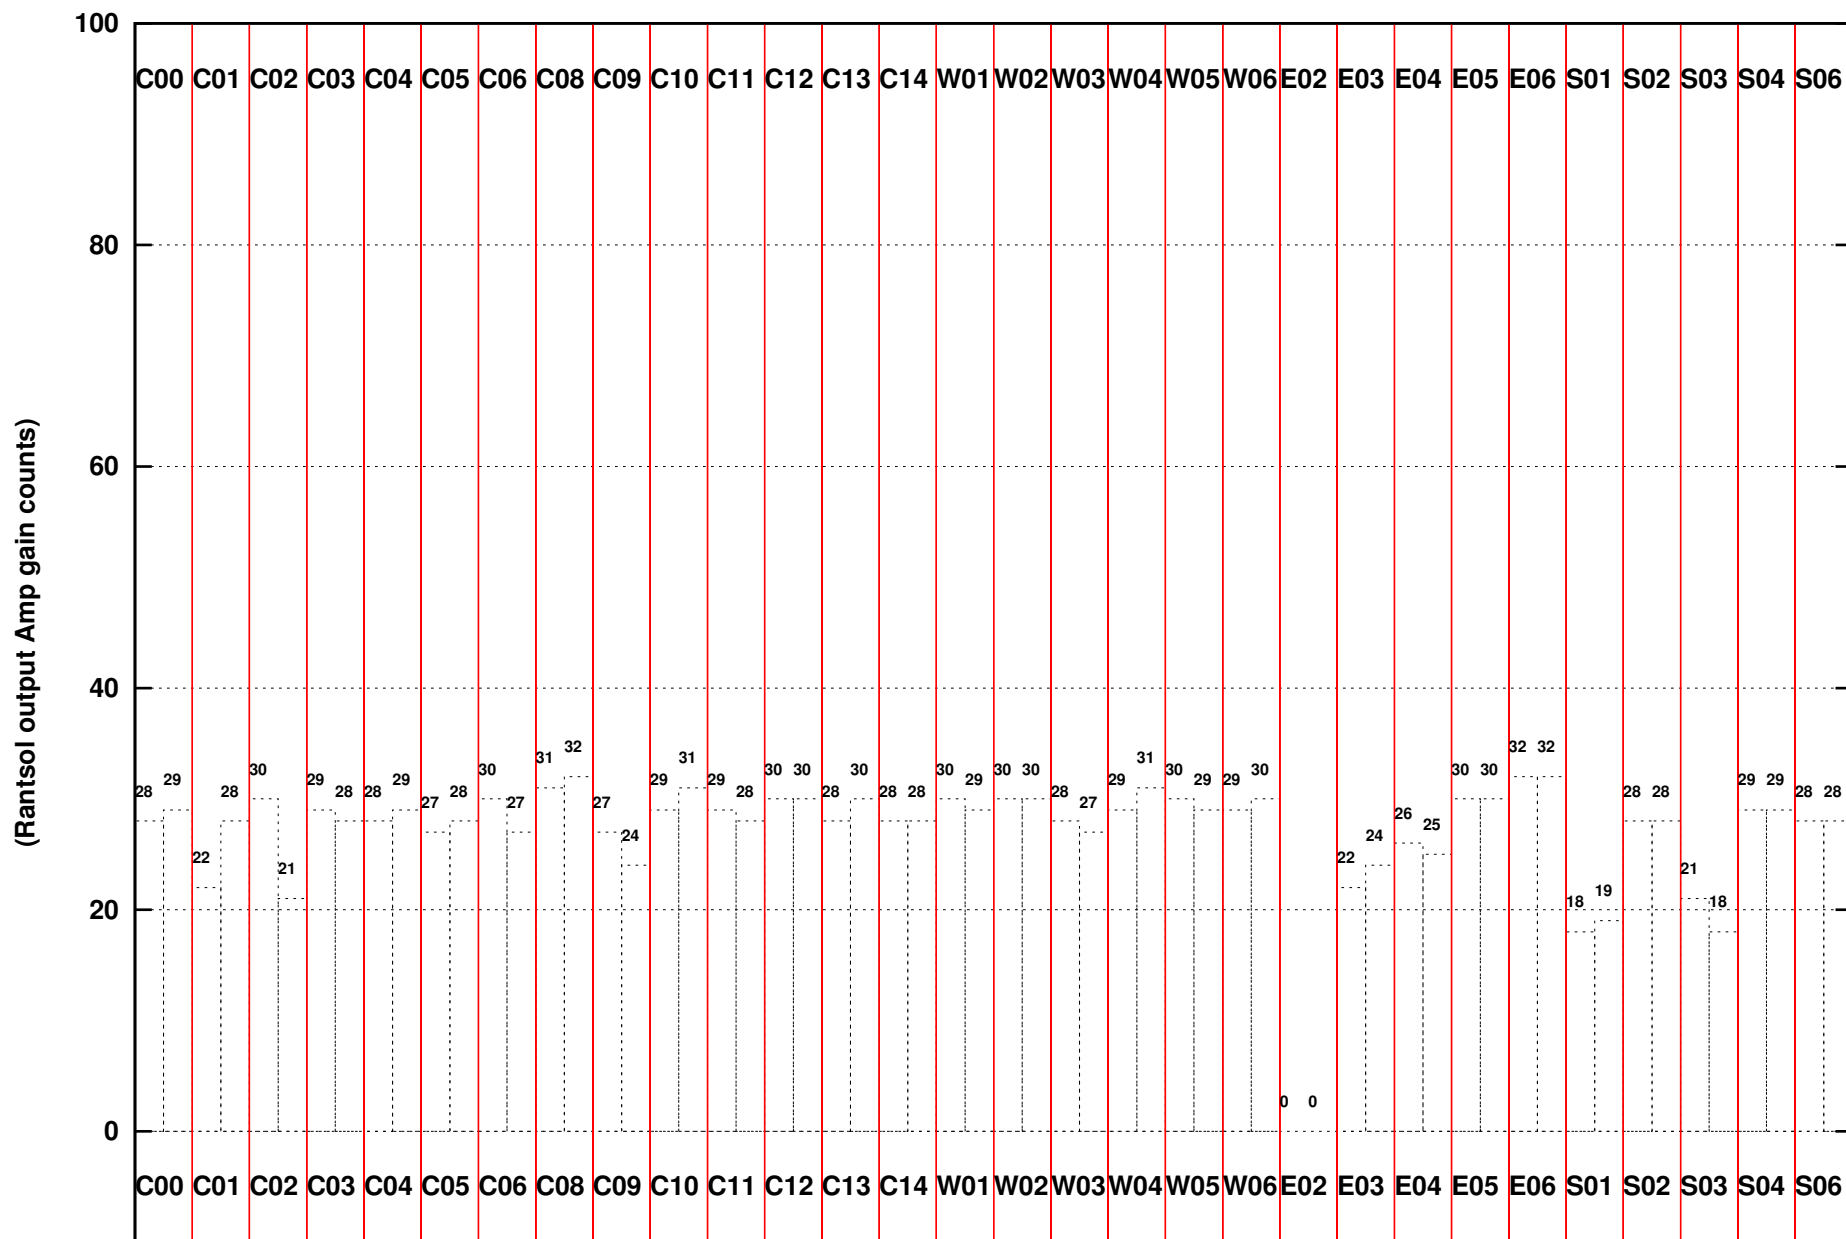

FRINGE STATUS (Rf:550.000,550.000 MHz., LO1:550.000,550.000 MHz., LO4/5:0.000,0.000 MHz.)

(File:/gwbifrddata1/02aug/44_015_02aug2023_b4_gwb.lta, scan:0, chan:1024, Src:1924+334, Date:02Aug2023 03:14:27)