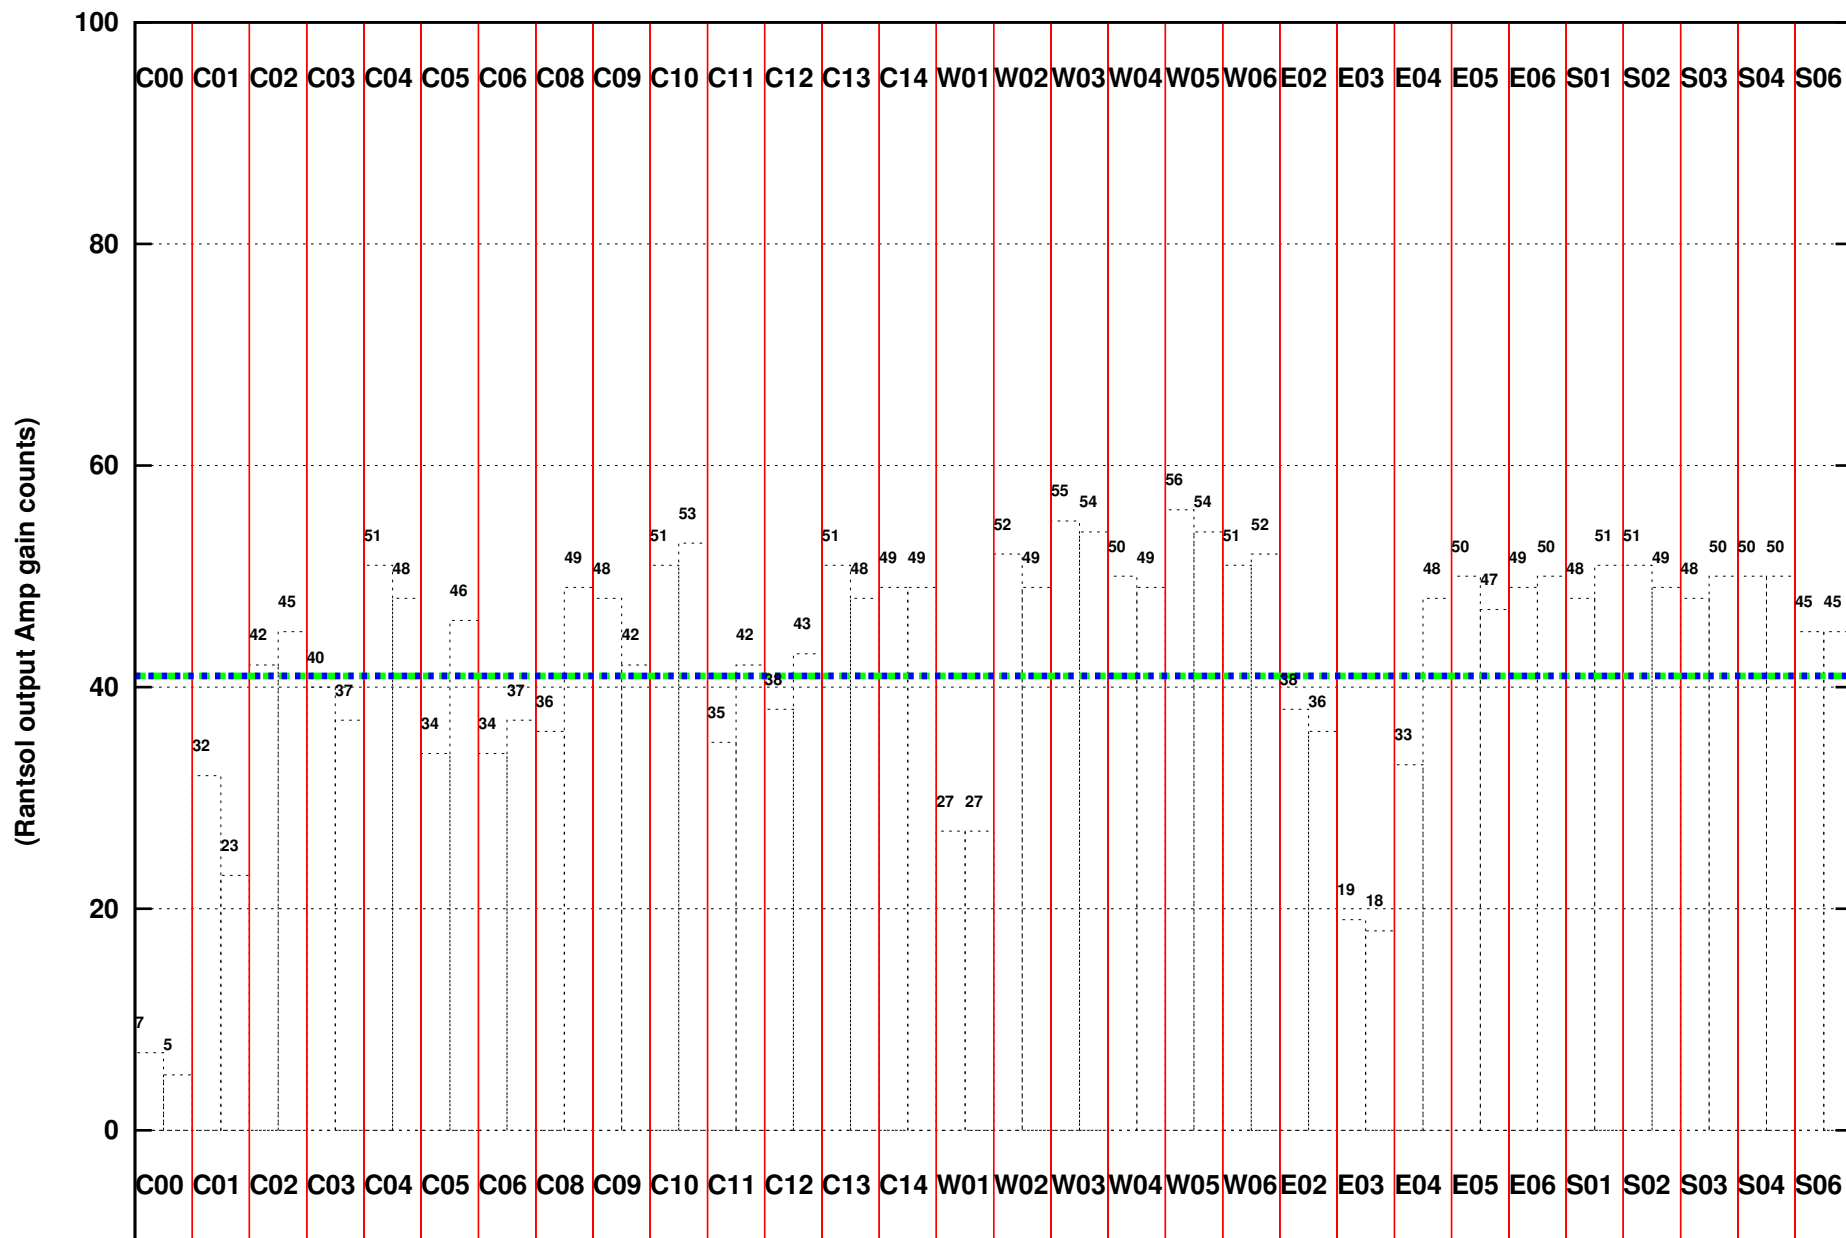

FRINGE STATUS (Rf:500.000,500.000 MHz., LO1:500.000,500.000 MHz., LO4/5:0.000,0.000 MHz.)

(File:/gwbifrddata2/03aug/44_054_03aug2023_b3_gwb.lta, scan:0, chan:2048, Src:3C286, Date:03Aug2023 18:22:58)