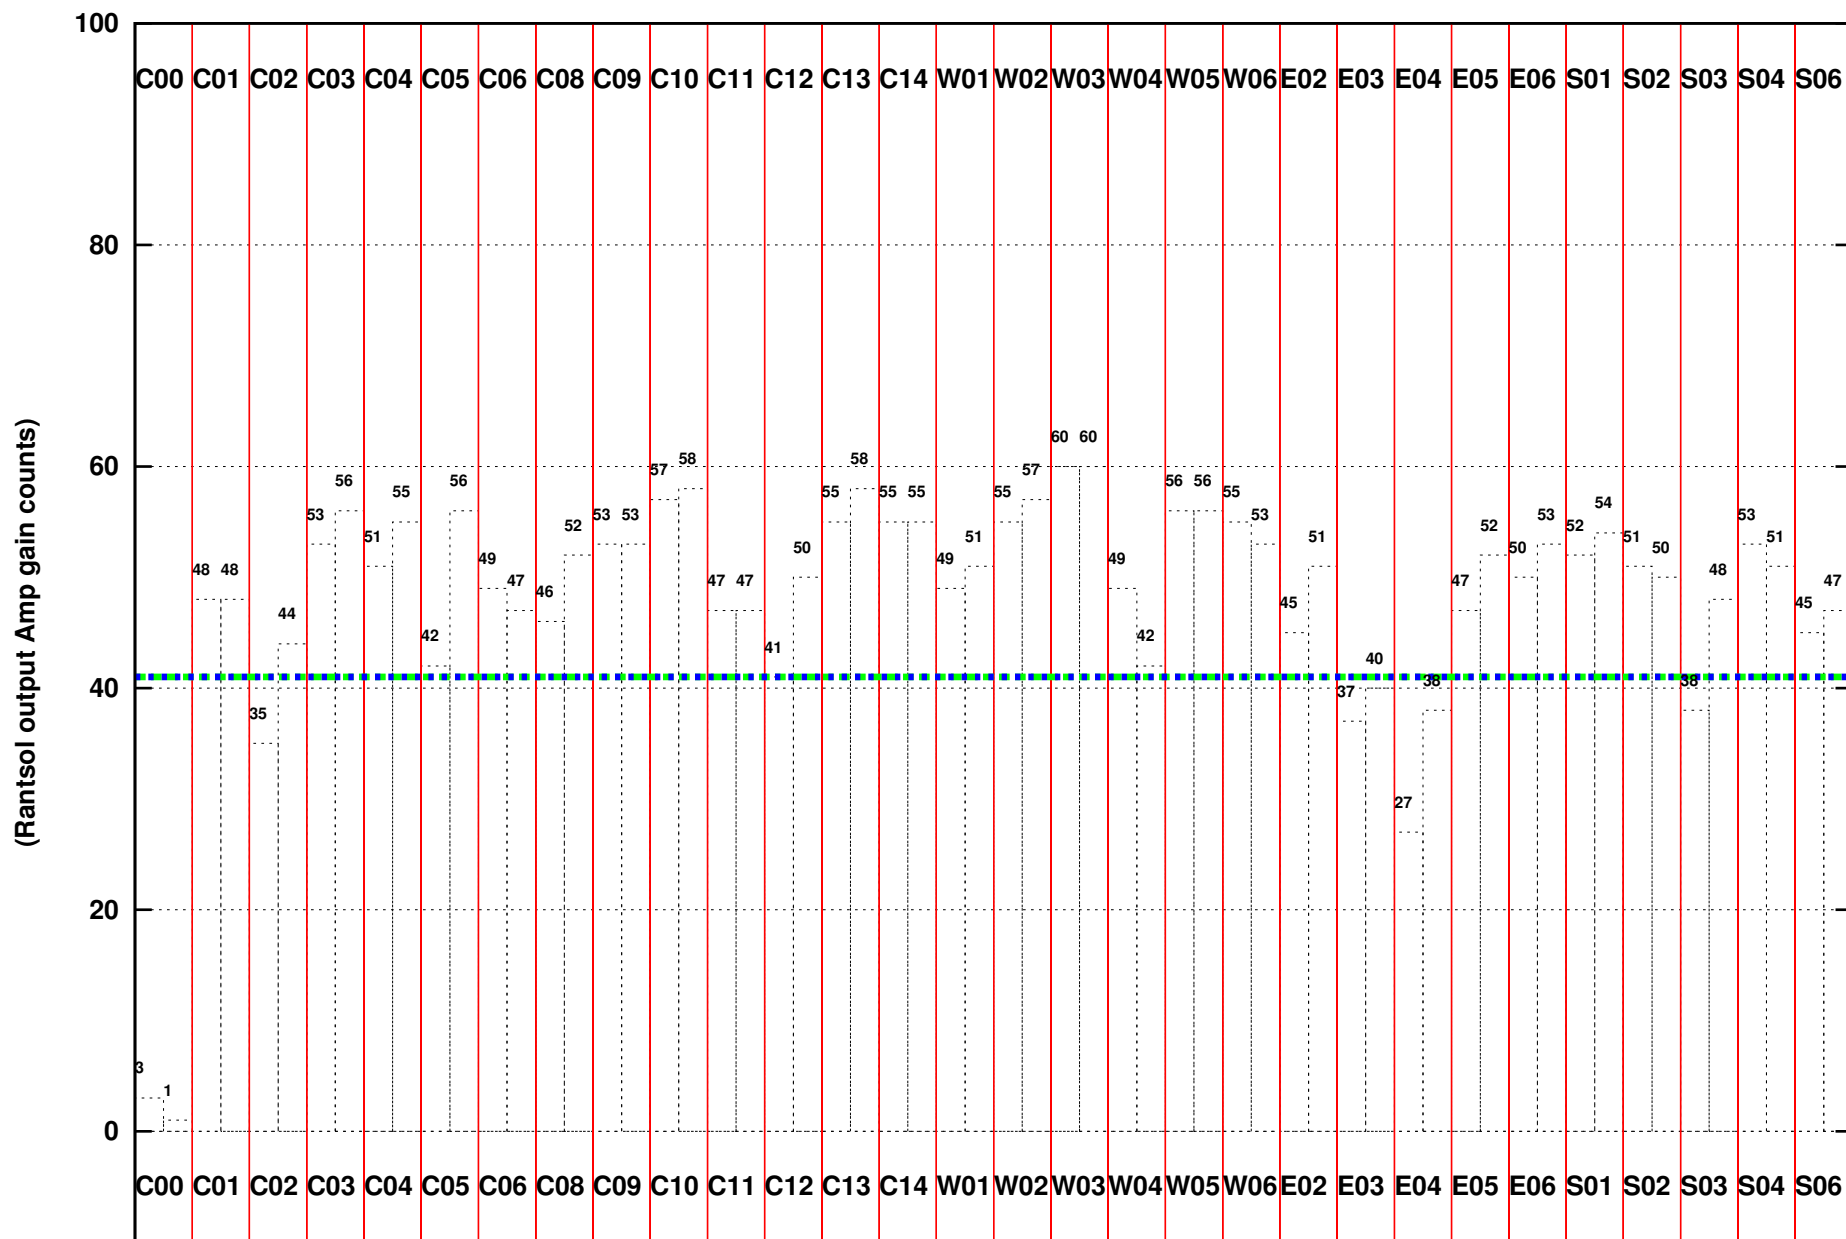

FRINGE STATUS (Rf:500.000,500.000 MHz., LO1:500.000,500.000 MHz., LO4/5:0.000,0.000 MHz.)

(File:/gwbifrddata2/03aug/44_103_03aug2023_b3_gwb.lta, scan:0, chan:1024, Src:3C286, Date:03Aug2023 20:19:26)