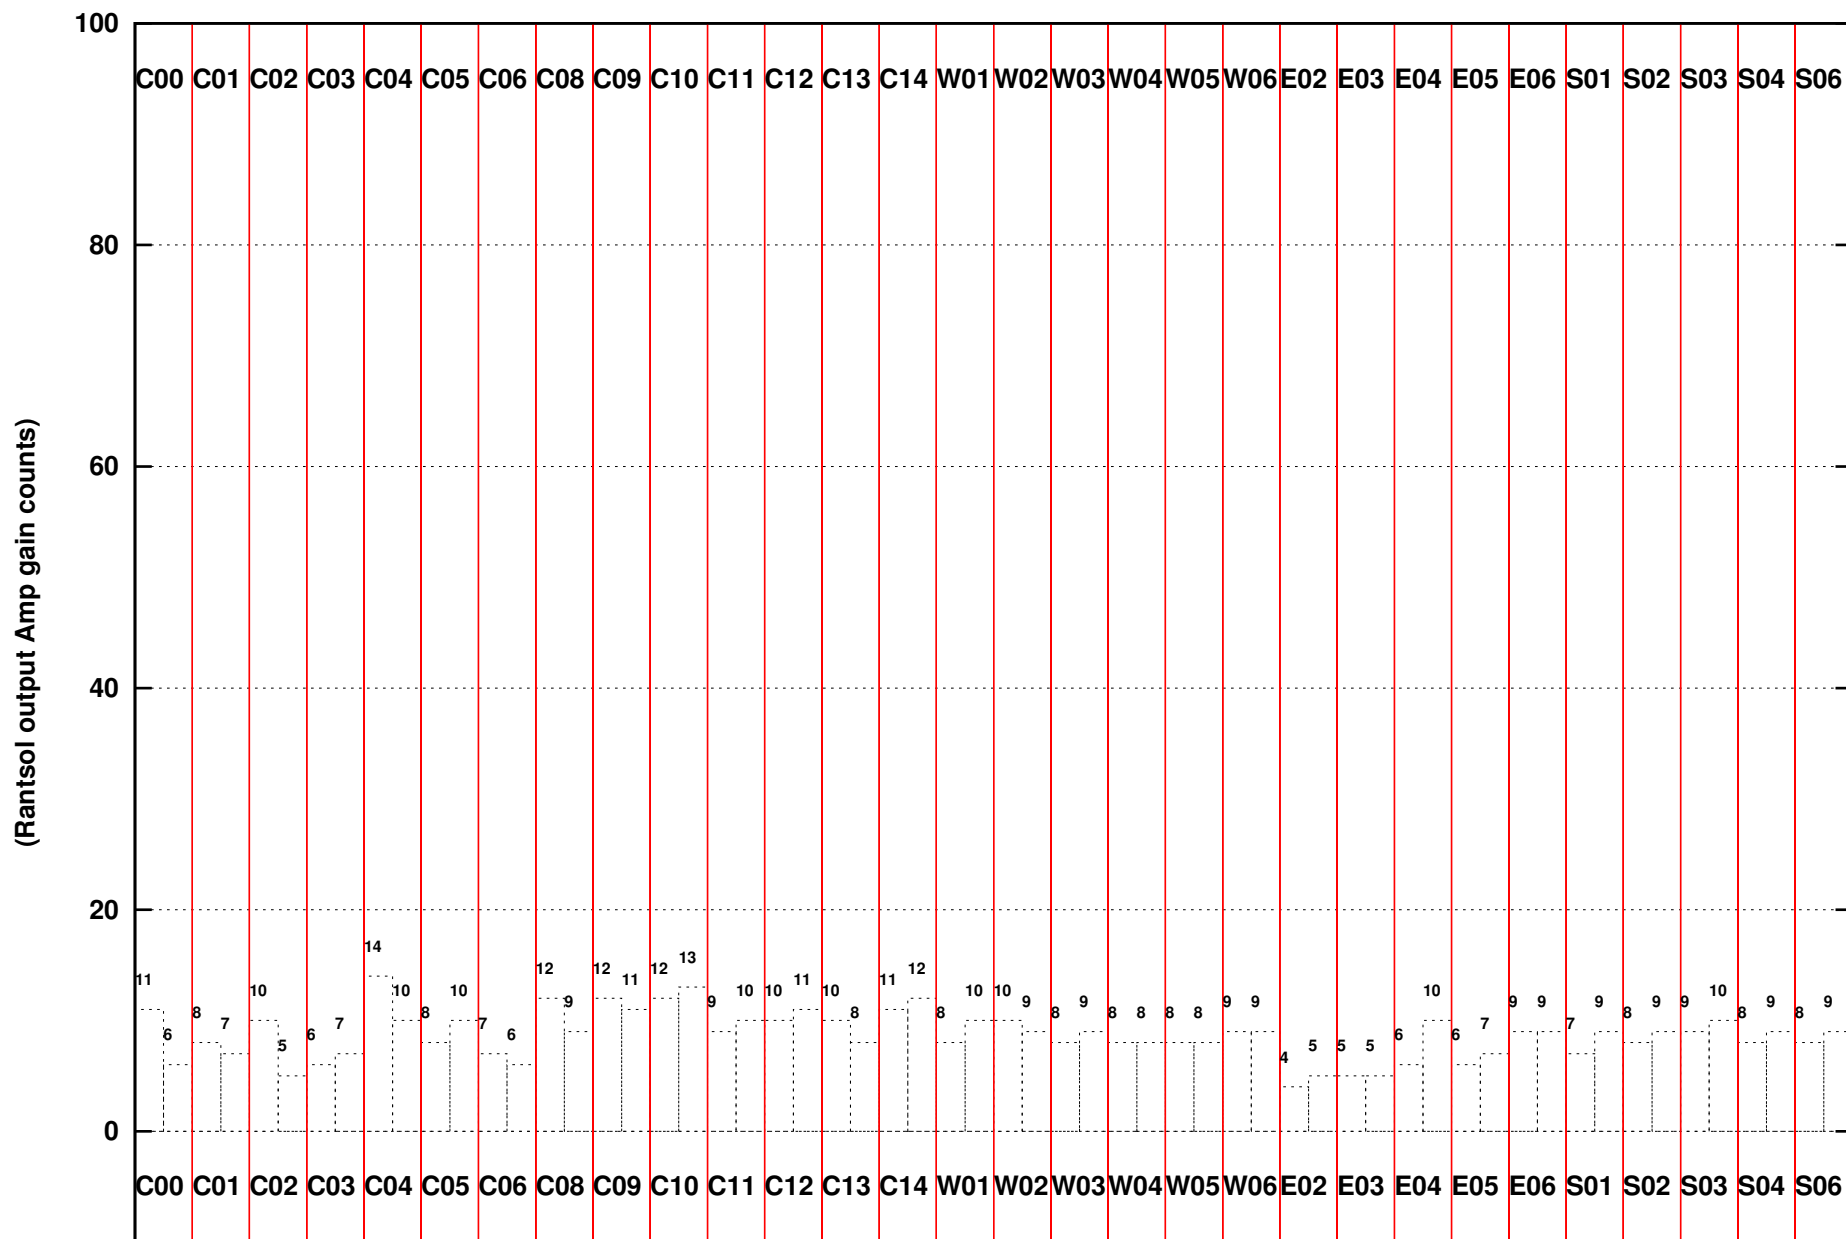

FRINGE STATUS (Rf:500.000,500.000 MHz., LO1:500.000,500.000 MHz., LO4/5:0.000,0.000 MHz.)

(File:/gwbifrddata2/03aug/44_018_03aug2023_b3_gwb.lta, scan:0, chan:1024, Src:J1925+2106, Date:03Aug2023 23:23:42)