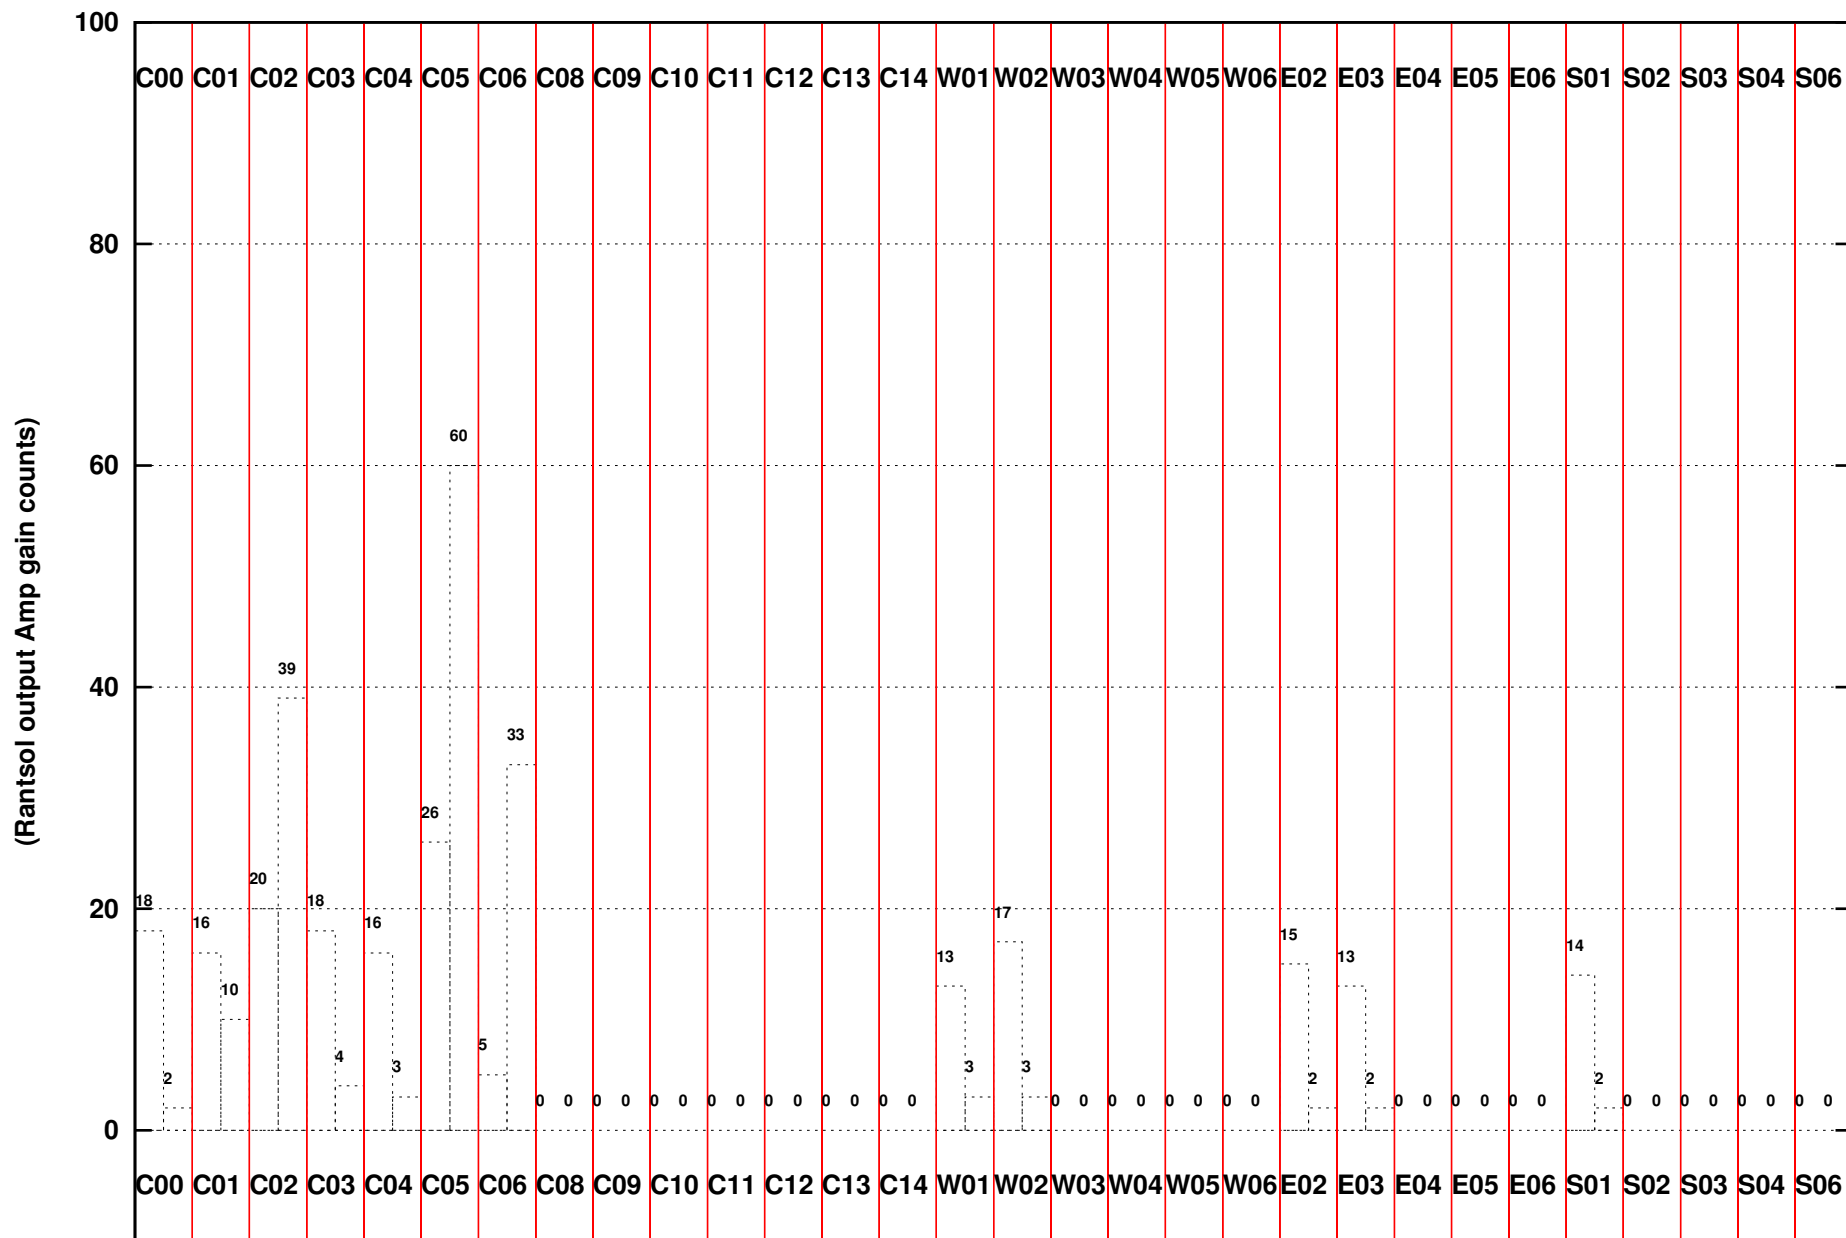

FRINGE STATUS (Rf:500.000,500.000 MHz., LO1:500.000,500.000 MHz., LO4/5:0.000,0.000 MHz.)

(File:/gwbifrd2/04aug/44_081a_04aug2023_subar1_b3_gwb.lta, scan:0, chan:2048, Src:2052+365, Date:04Aug2023 02:21:18)