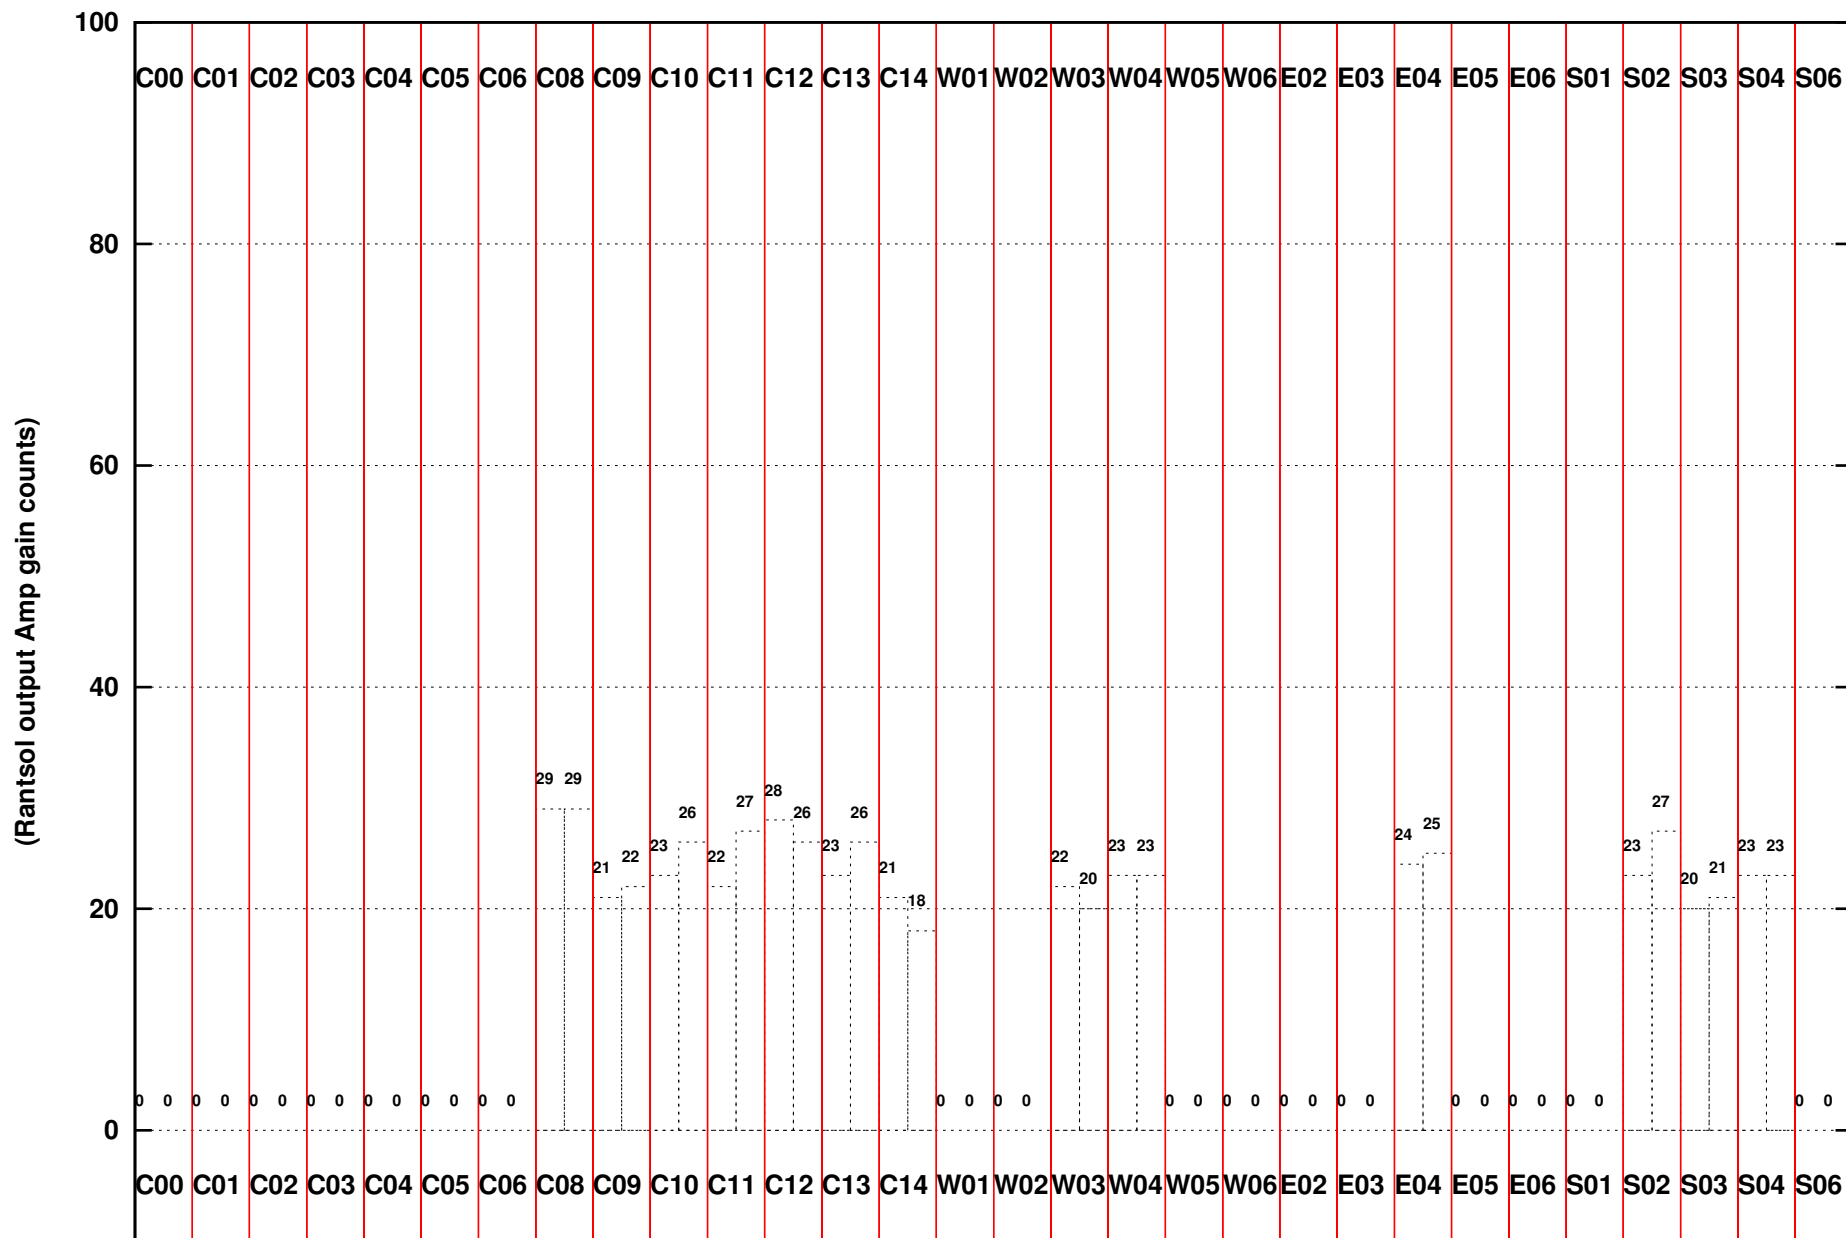

FRINGE STATUS (Rf:550.000,550.000 MHz., LO1:550.000,550.000 MHz., LO4/5:0.000,0.000 MHz.)

( File:/gwbifrddata2/04aug/44\_081b\_04aug2023\_subar2\_b4\_gwb.lta, scan:0, chan:2048, Src:2052+365, Date:04Aug2023 02:21:34)