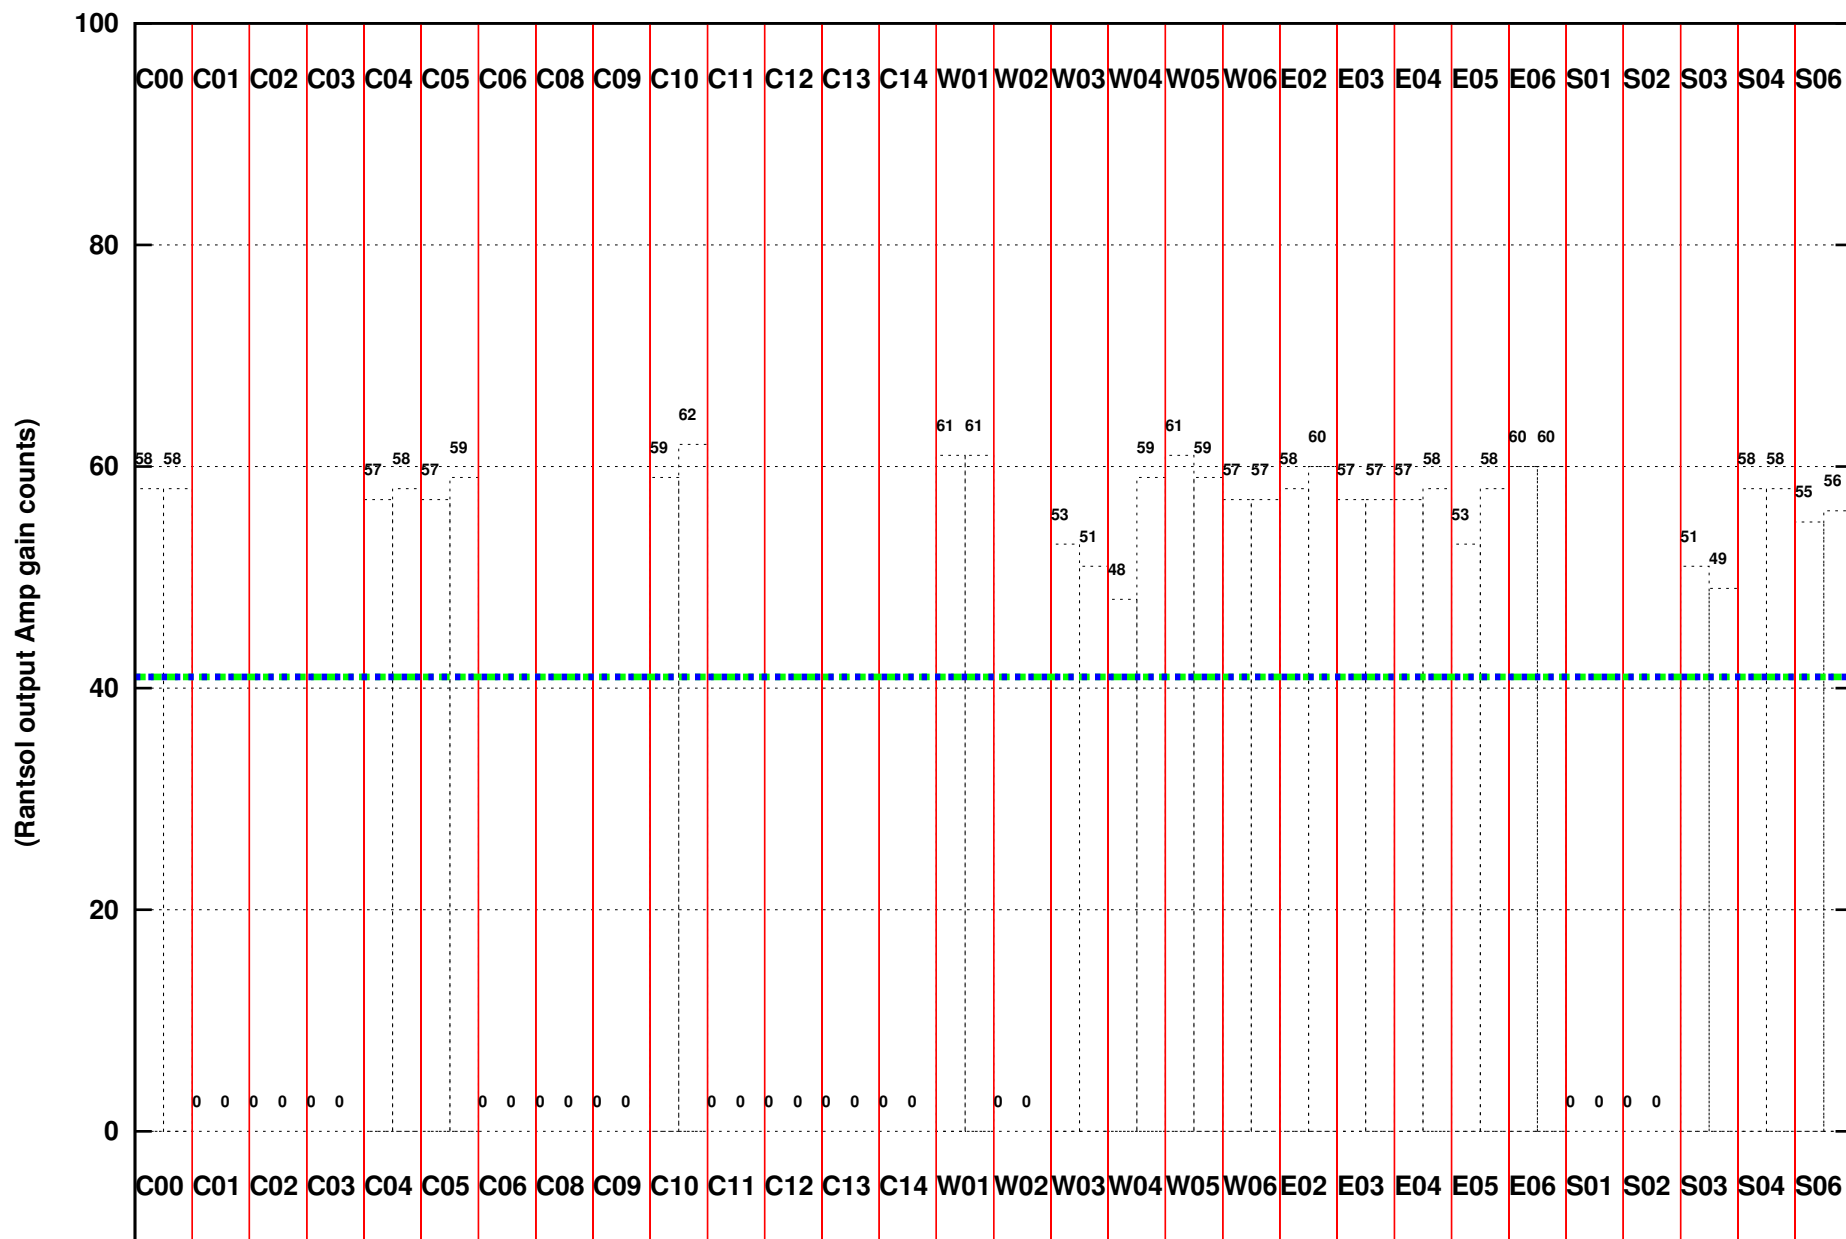

FRINGE STATUS (Rf:550.000,550.000 MHz., LO1:550.000,550.000 MHz., LO4/5:0.000,0.000 MHz.)

(File:/gwbifrd2/04aug/44_035a_04aug2023_subar1_b4_gwb.lta, scan:0, chan:2048, Src:3C286, Date:04Aug2023 17:22:28)