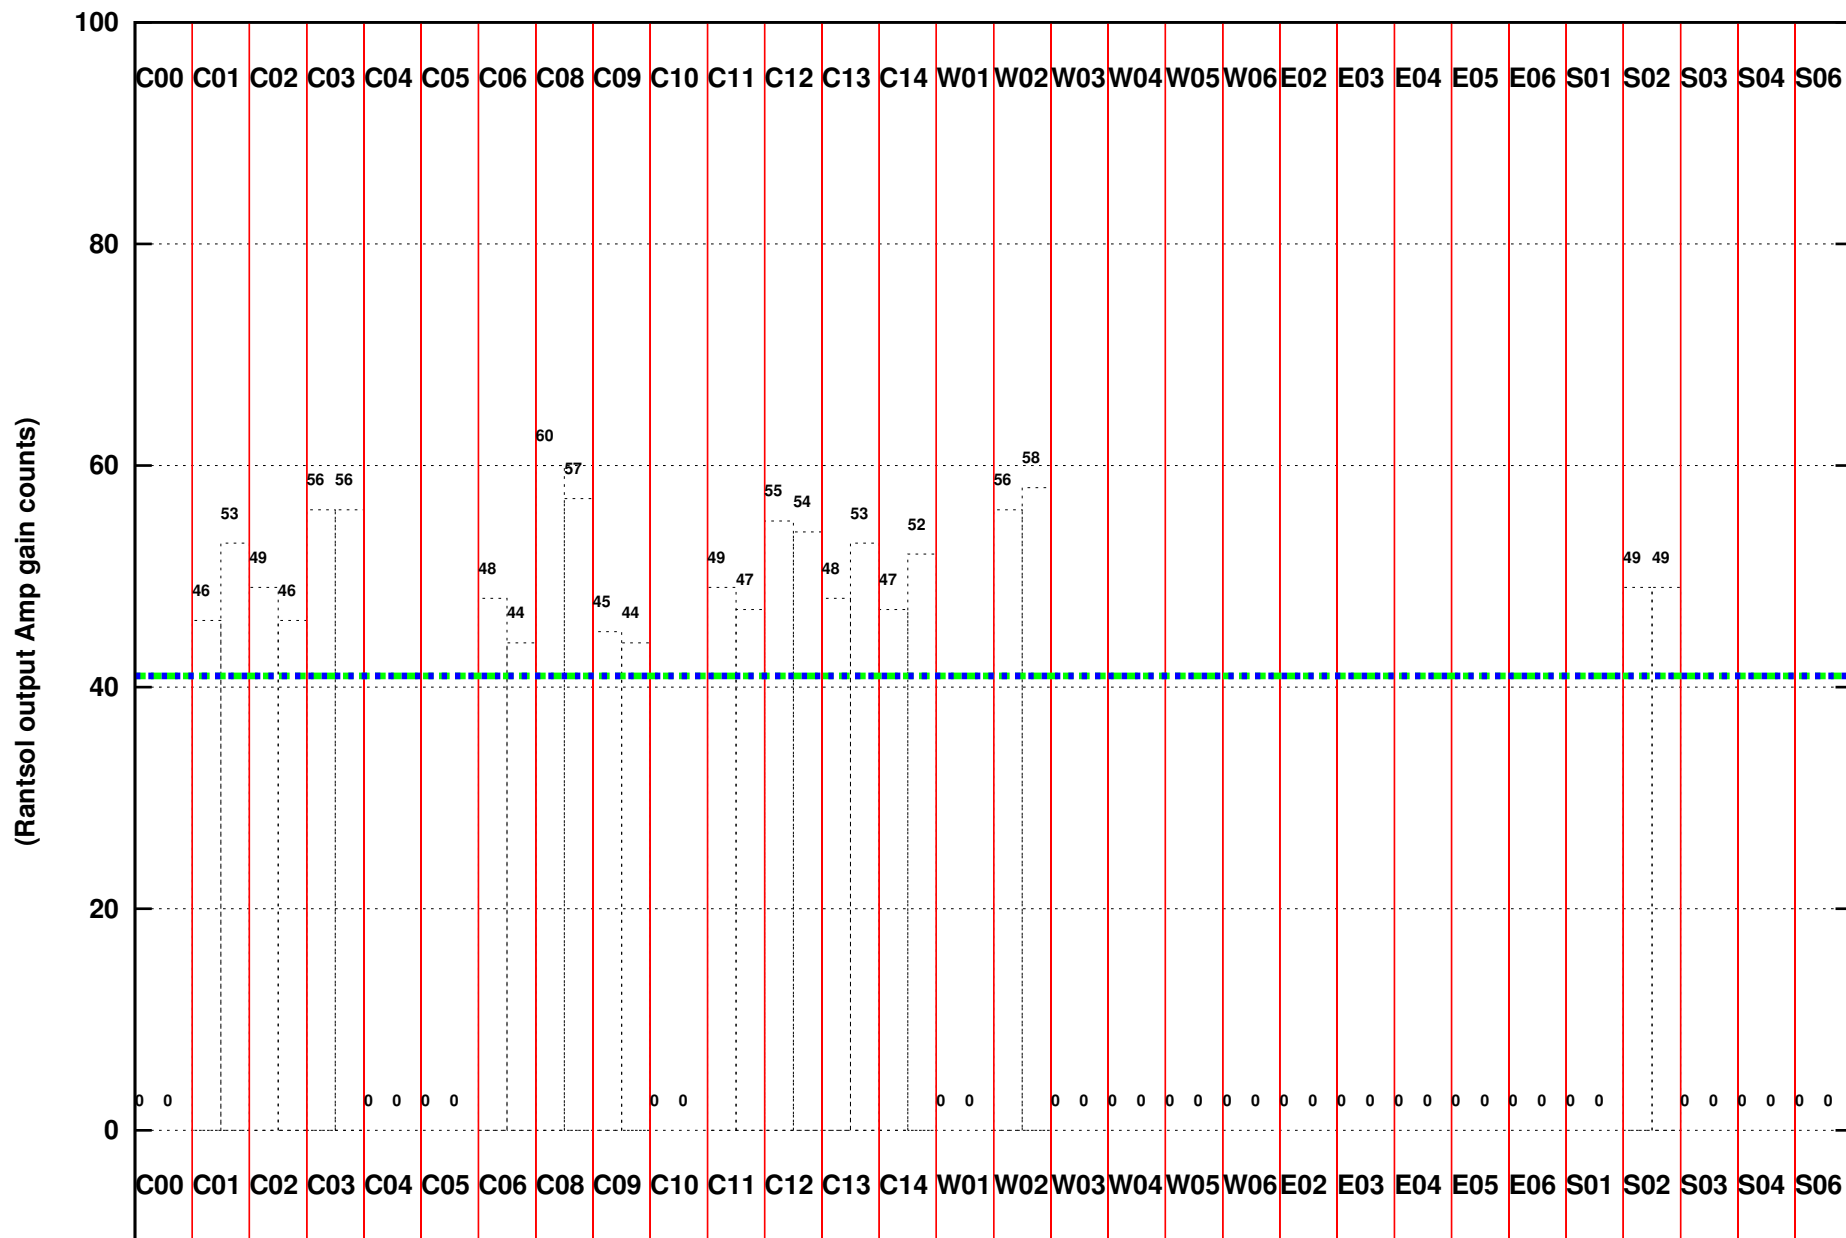

FRINGE STATUS (Rf:500.000,500.000 MHz., LO1:500.000,500.000 MHz., LO4/5:0.000,0.000 MHz.)

(File:/gwbifrd2/04aug/44_035b_04aug2023_subar2_b3_gwb.lta, scan:1, chan:2048, Src:3C286, Date:04Aug2023 17:26:11)