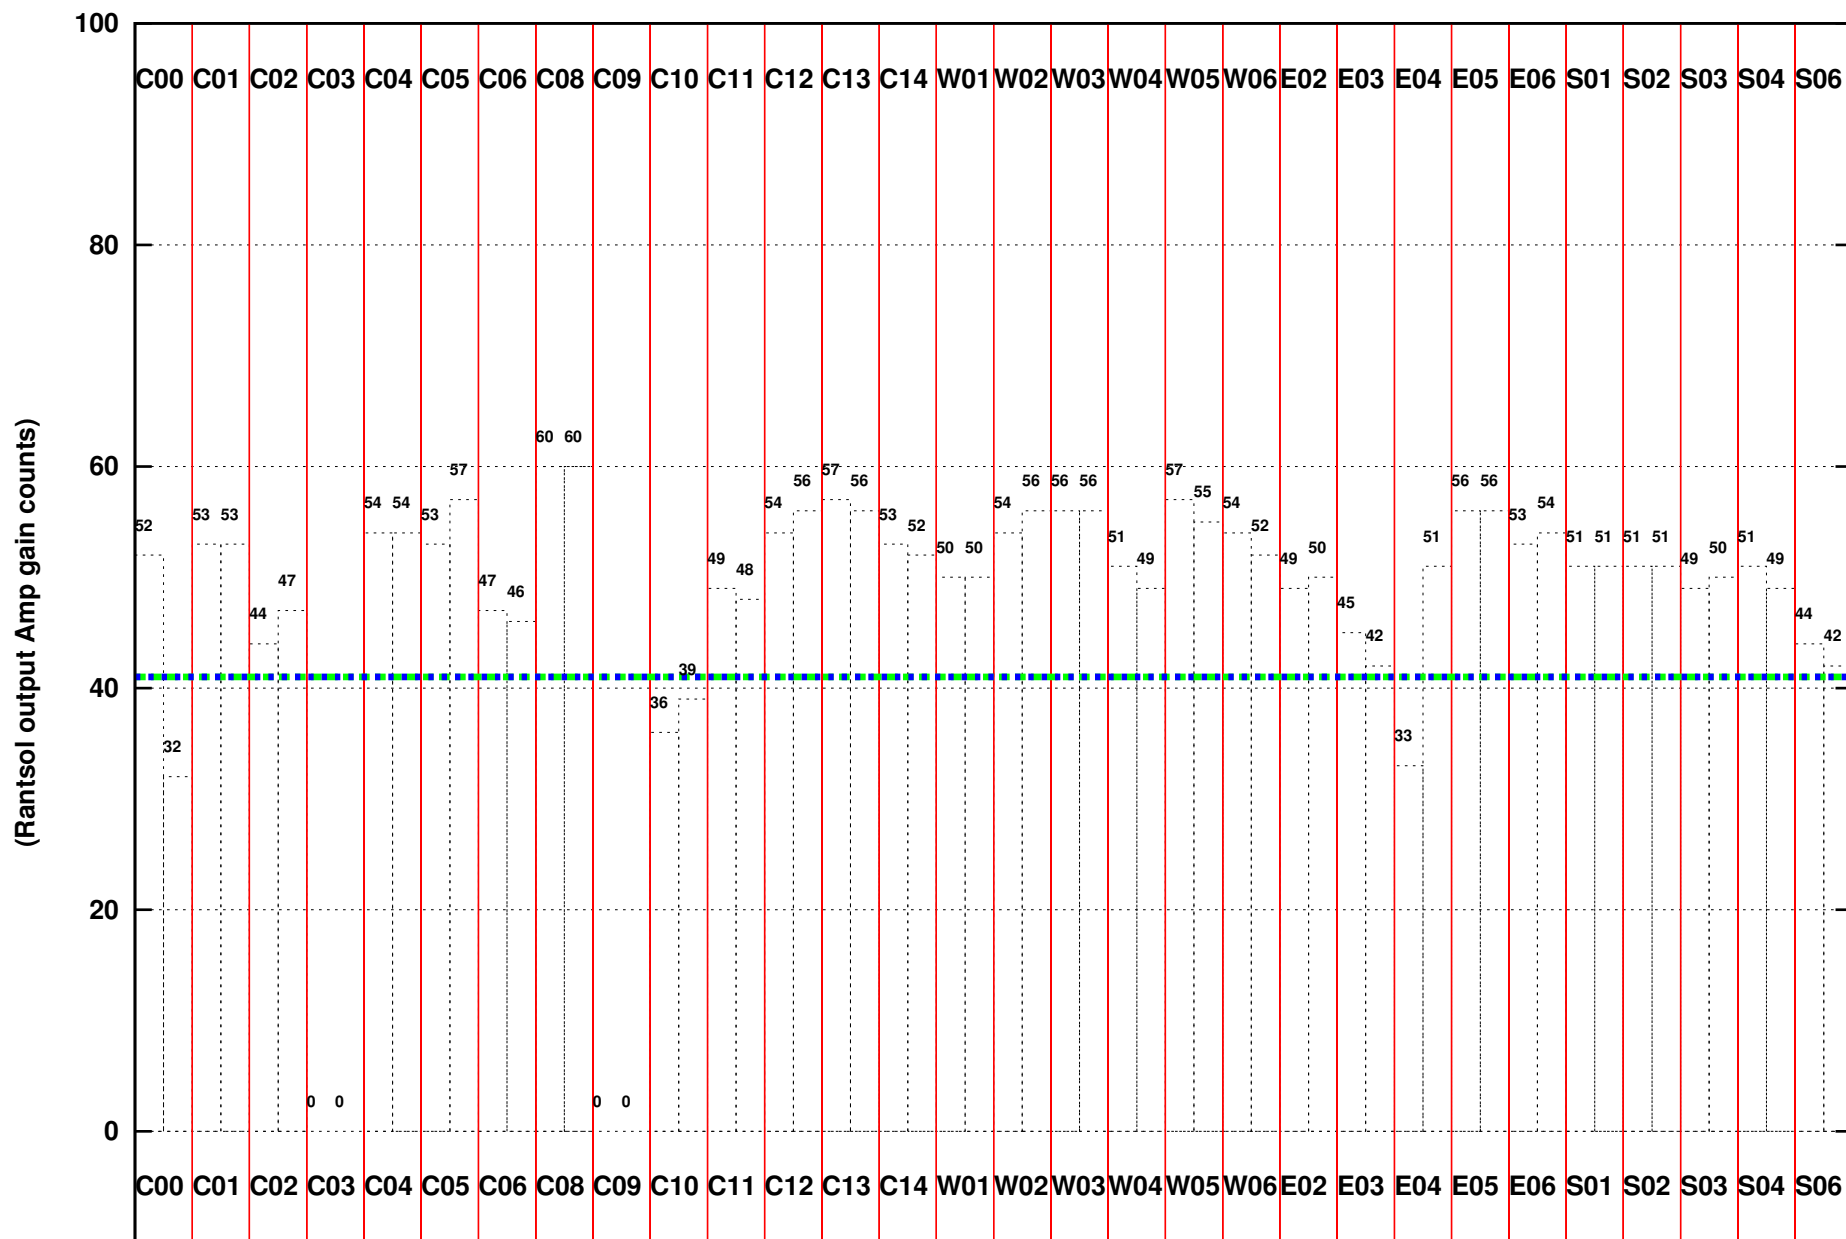

FRINGE STATUS (Rf:500.000,500.000 MHz., LO1:500.000,500.000 MHz., LO4/5:0.000,0.000 MHz.)

( File:/gwbifrdta2/04aug/44\_003\_04aug2023\_b4\_gwb.lta.1, scan:0, chan:2048, Src:3C286, Date:04Aug2023 20:23:54)