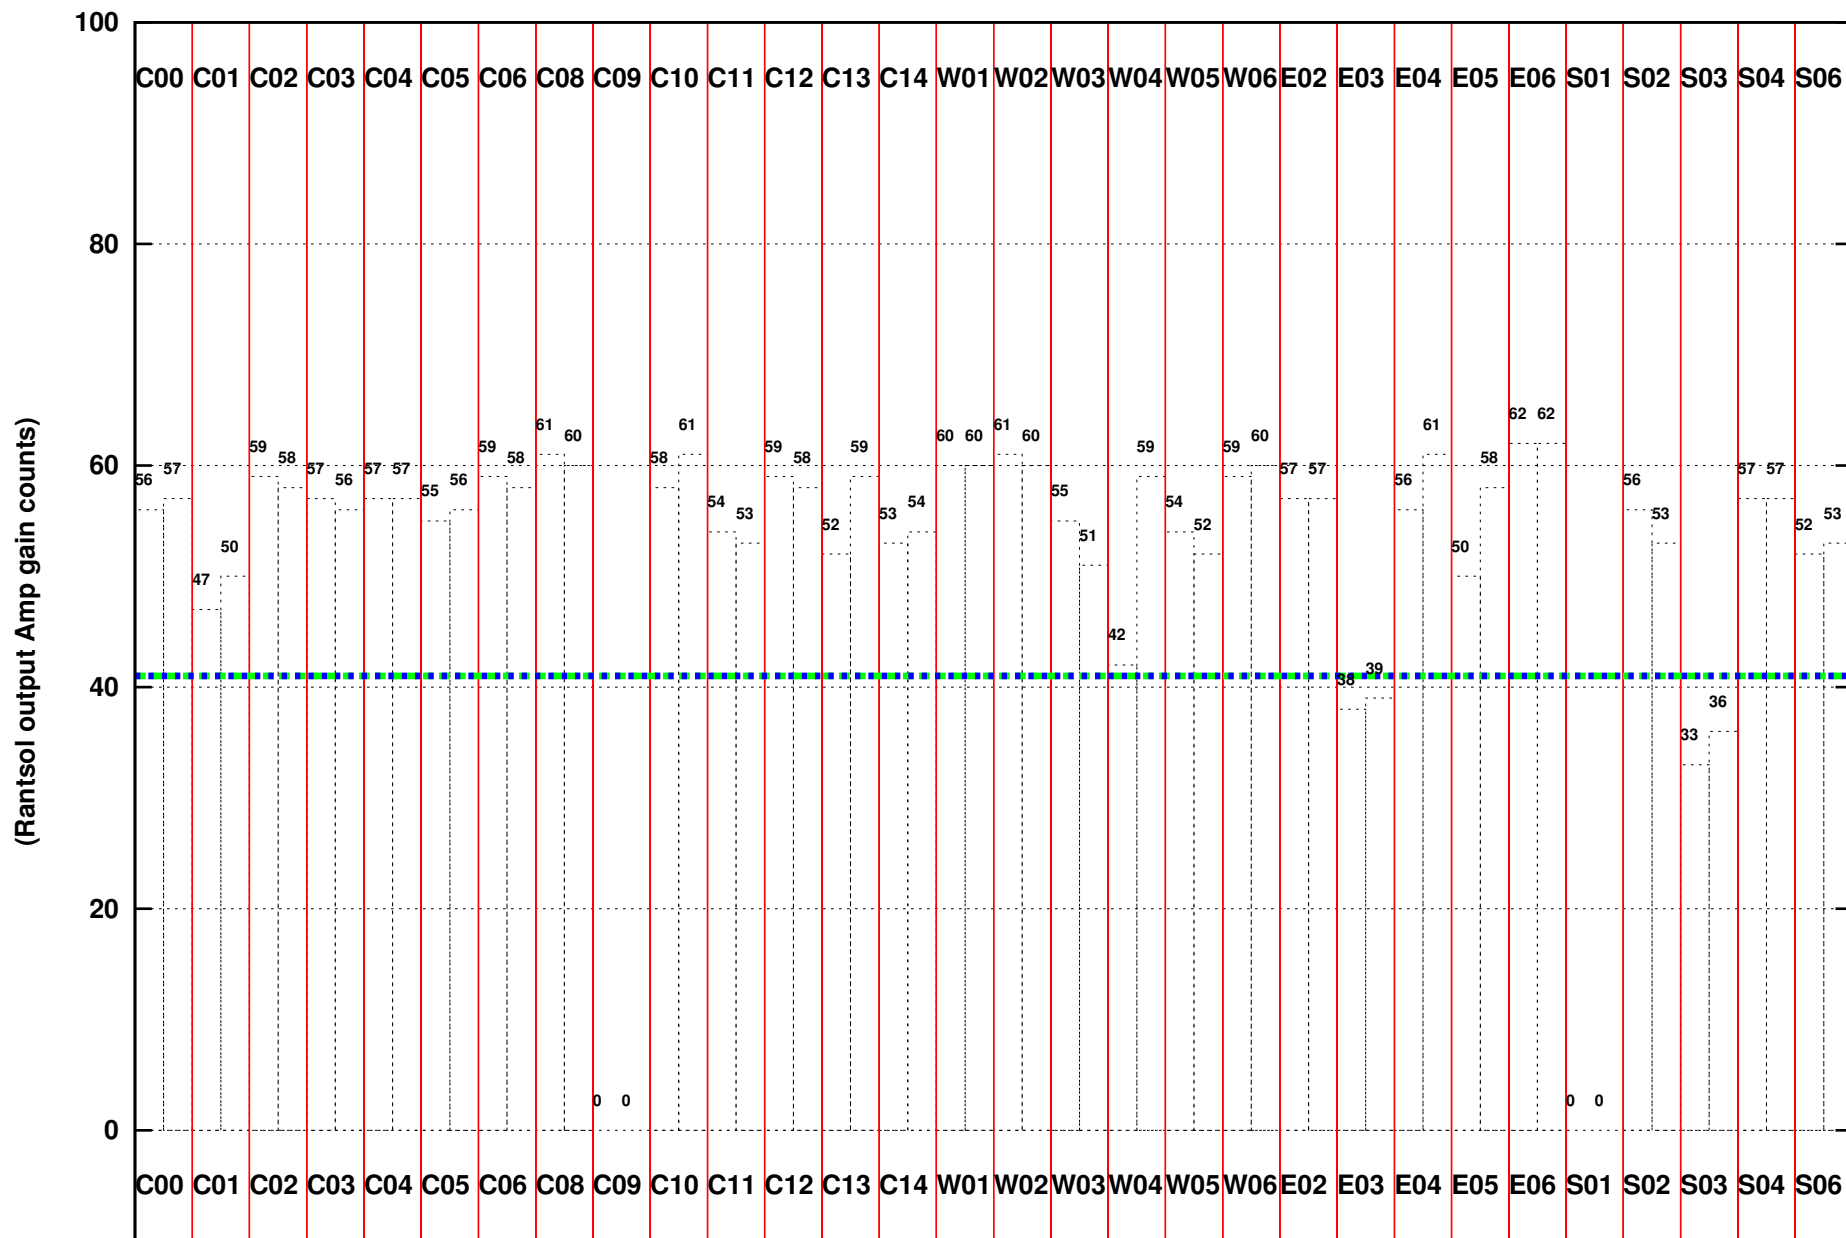

FRINGE STATUS (Rf:550.000,550.000 MHz., LO1:550.000,550.000 MHz., LO4/5:0.000,0.000 MHz.)

(File:/gwbifrddata2/04aug/44_103_04aug2023_b4_gwb.lta, scan:0, chan:1024, Src:3C286, Date:04Aug2023 22:24:48)