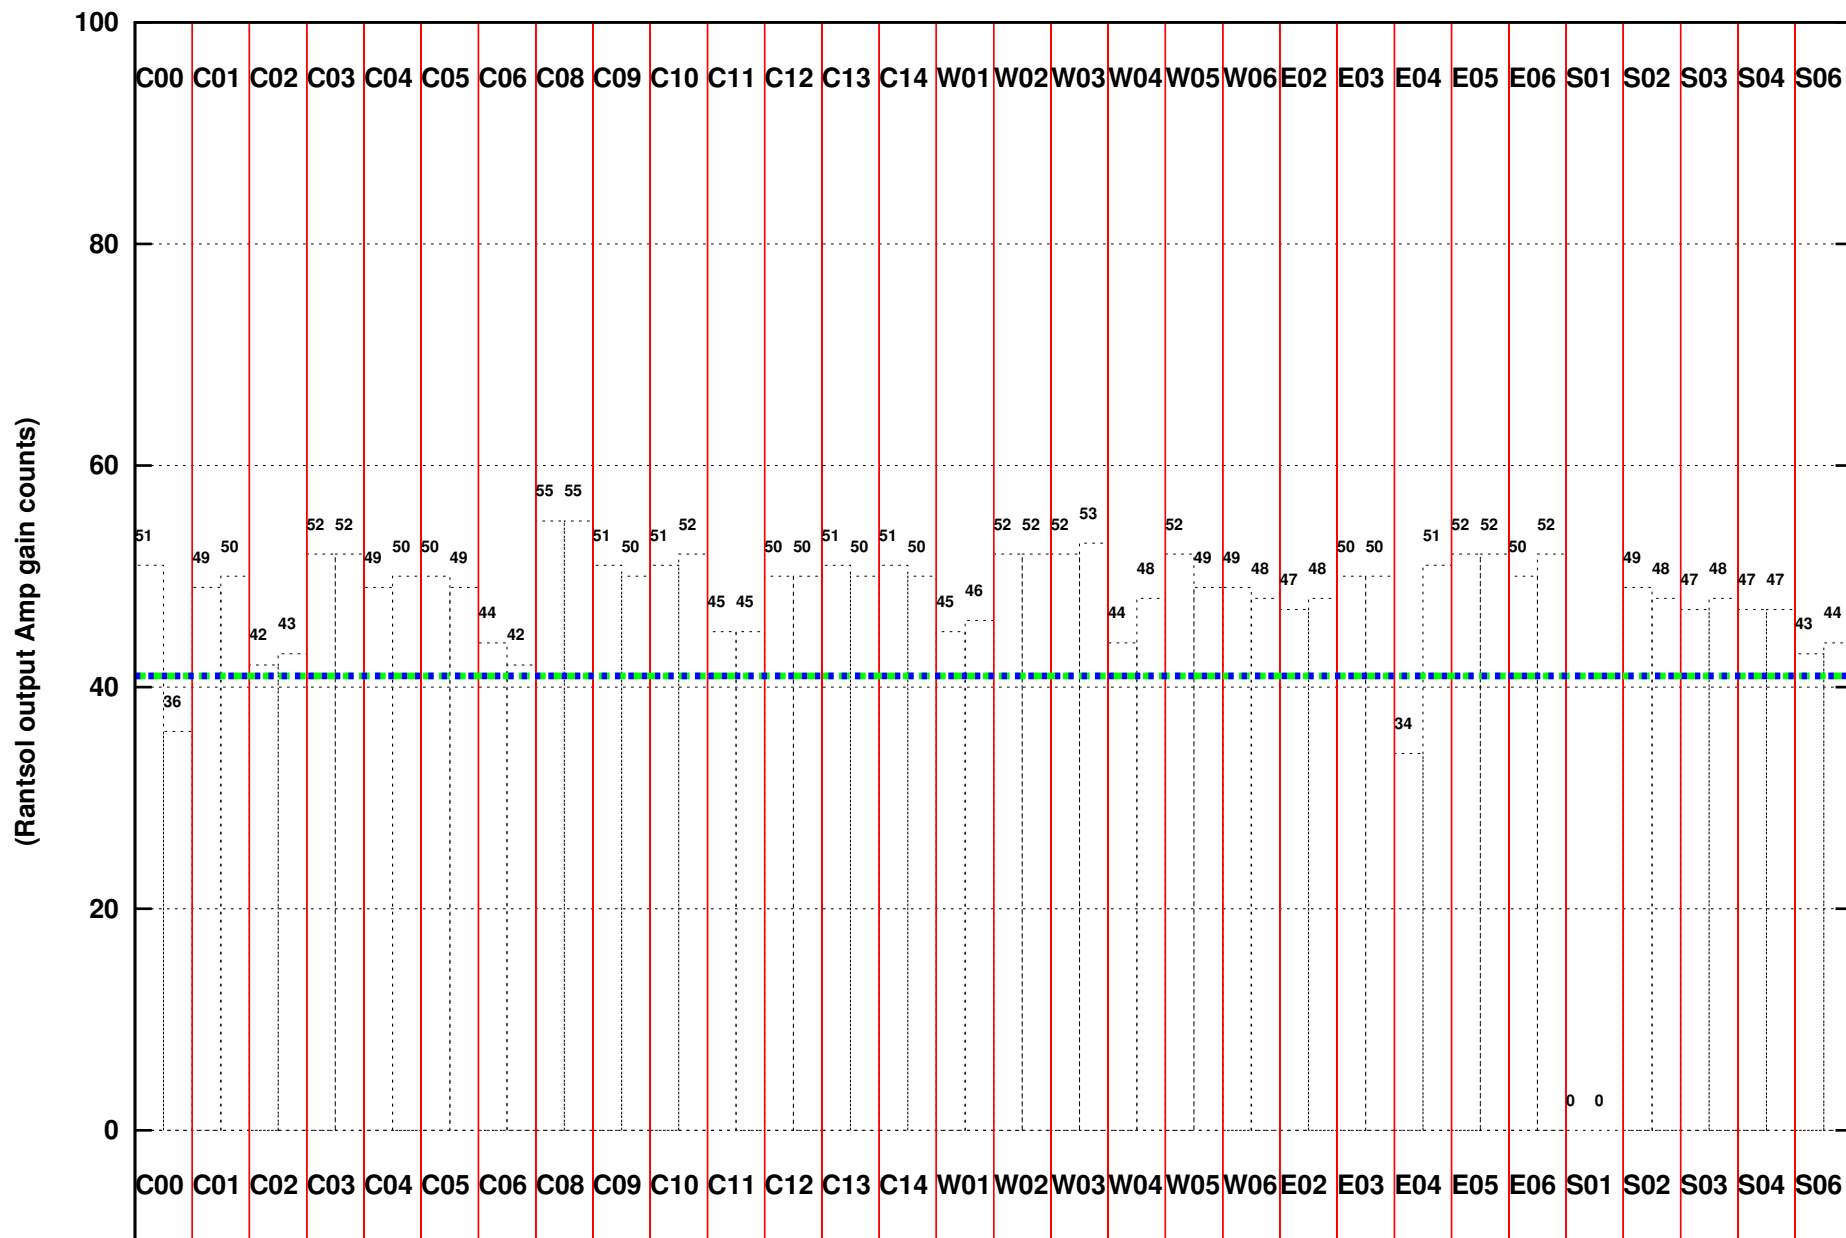

FRINGE STATUS (Rf:500.000,500.000 MHz., LO1:500.000,500.000 MHz., LO4/5:0.000,0.000 MHz.)

(File:/gwbifrddata2/05aug/44_082_05aug2023_b3_gwb.lta, scan:0, chan:512, Src:3C147, Date:05Aug2023 12:19:21)