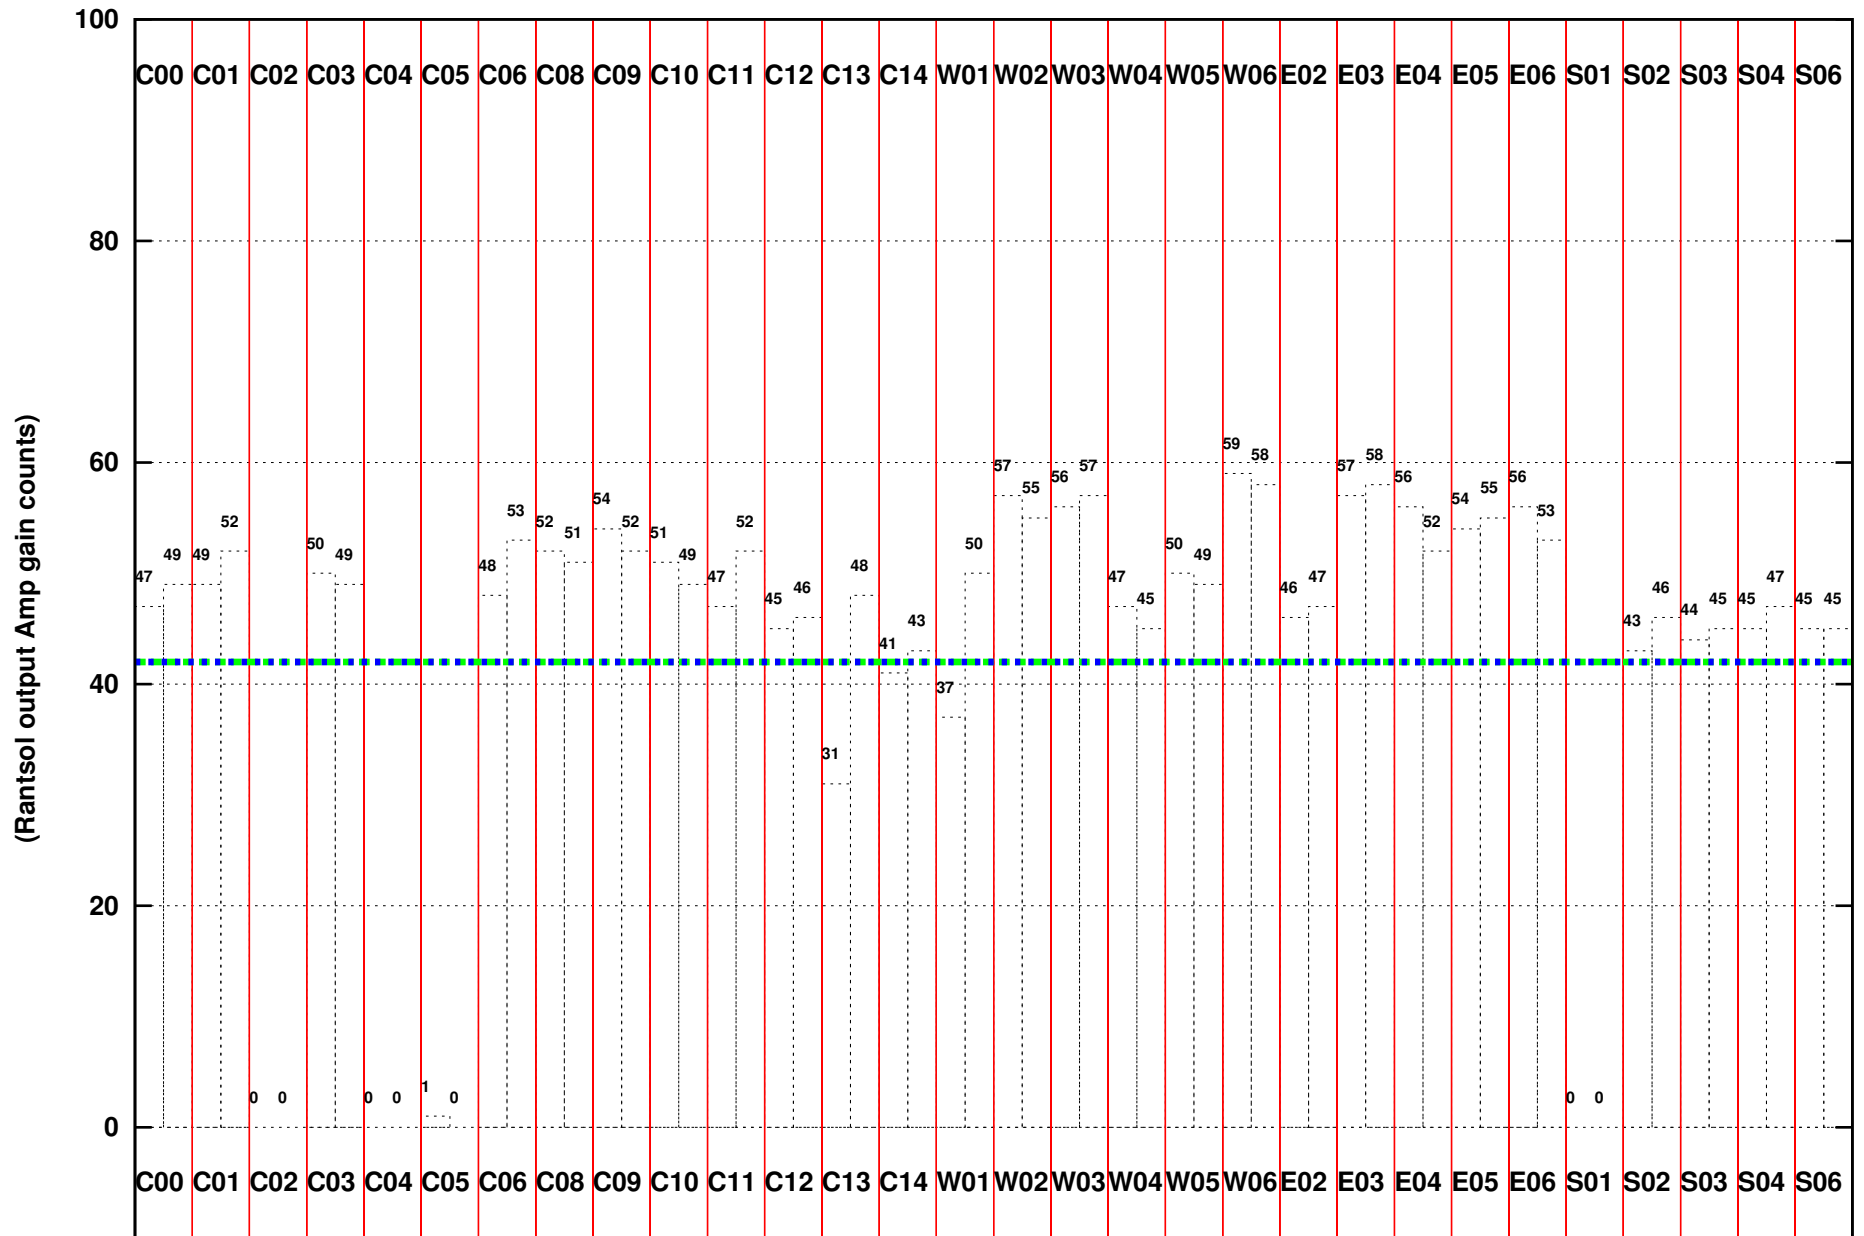

FRINGE STATUS (Rf:1385.190,1385.190 MHz., LO1:1450.000,1450.000 MHz., LO4/5:64.810,64.810 MHz.)

(File:/gwbifrddata2/05aug/44_117_05aug2023_b5_gwb.lta, scan:0, chan:1024, Src:3C286, Date:05Aug2023 14:24:25)