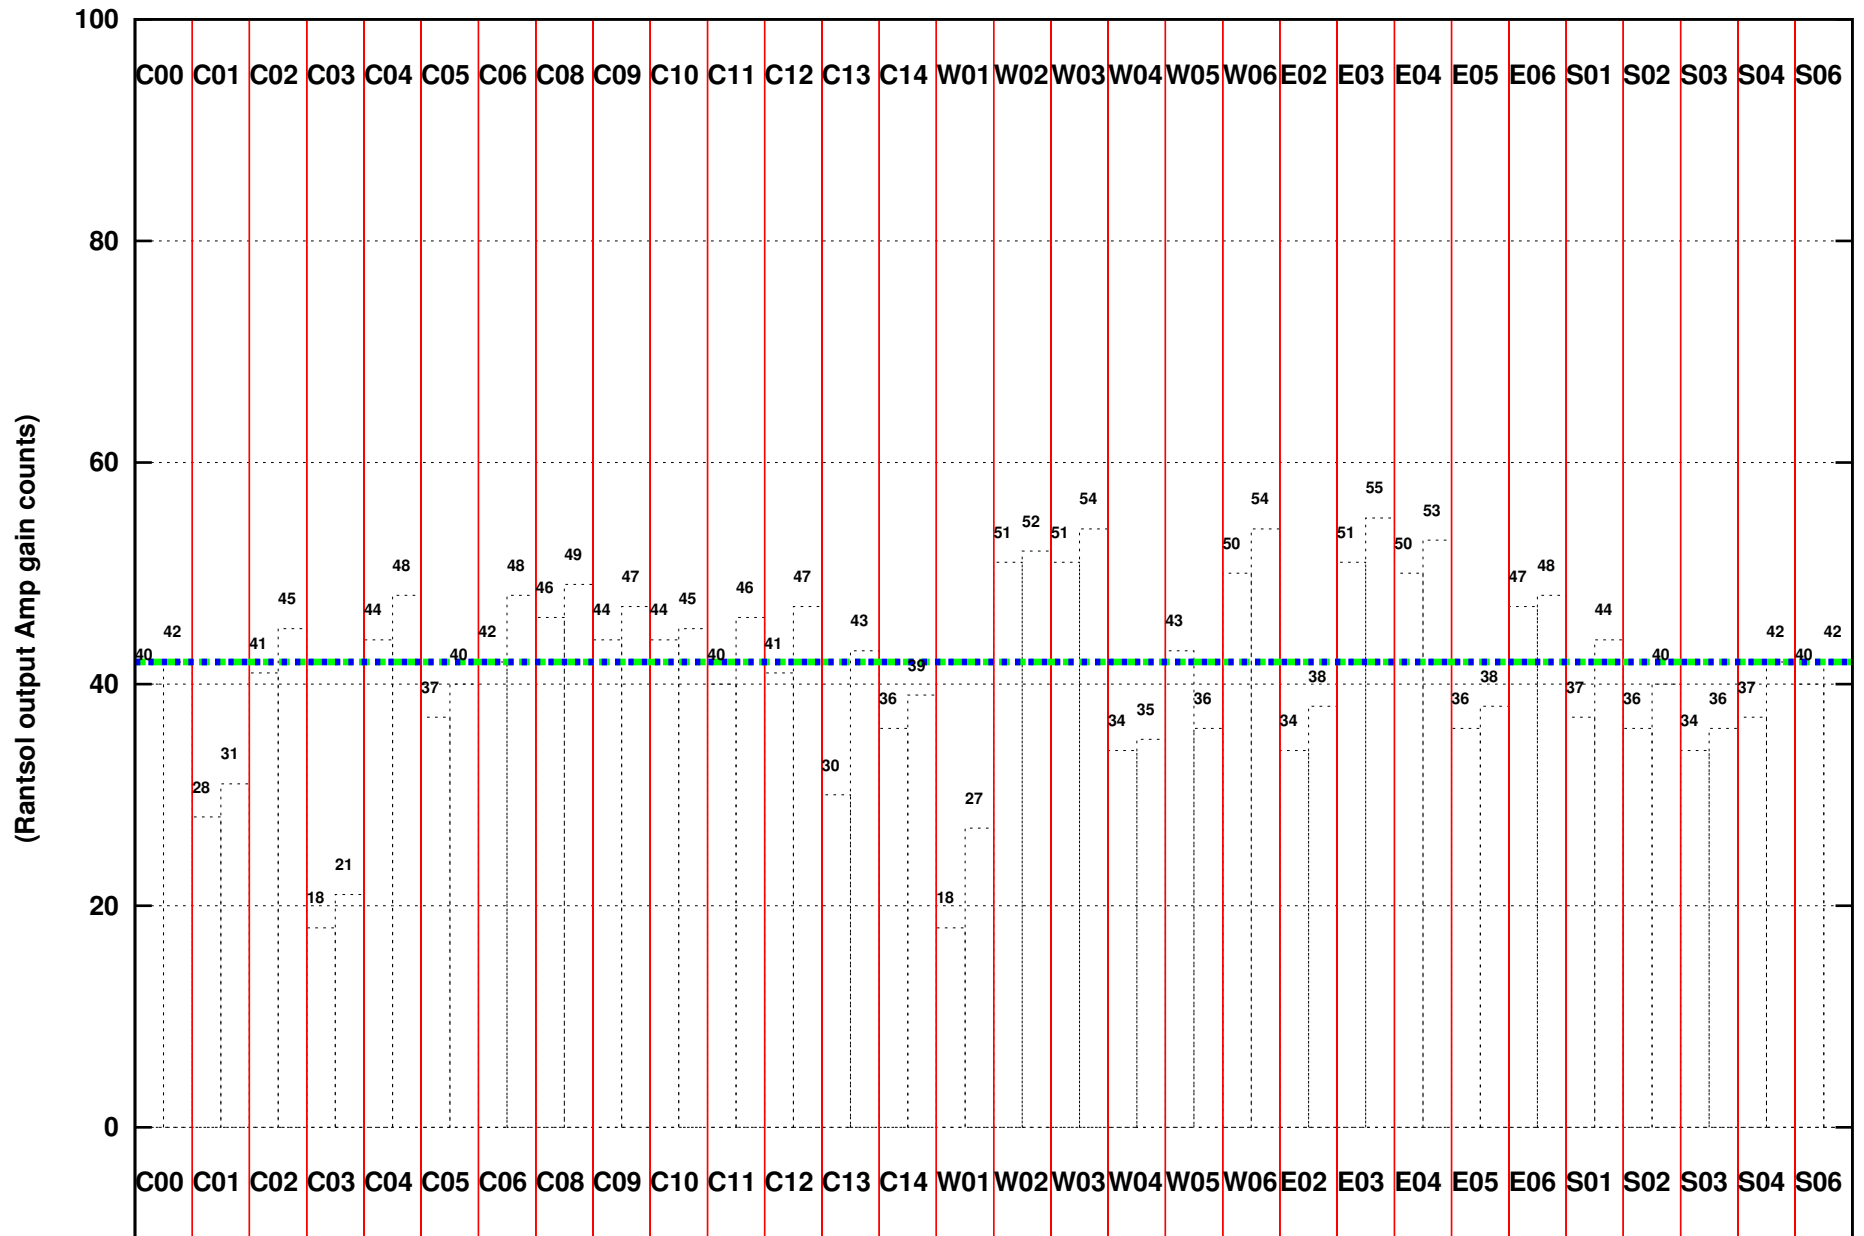

FRINGE STATUS (Rf:1428.100,1428.100 MHz., LO1:1460.000,1460.000 MHz., LO4/5:31.900,31.900 MHz.)

(File:/gwbifrd1/06aug/44_117_06aug2023_b5_gwb.lta, scan:0, chan:1024, Src:3C286, Date:06Aug2023 12:05:48)