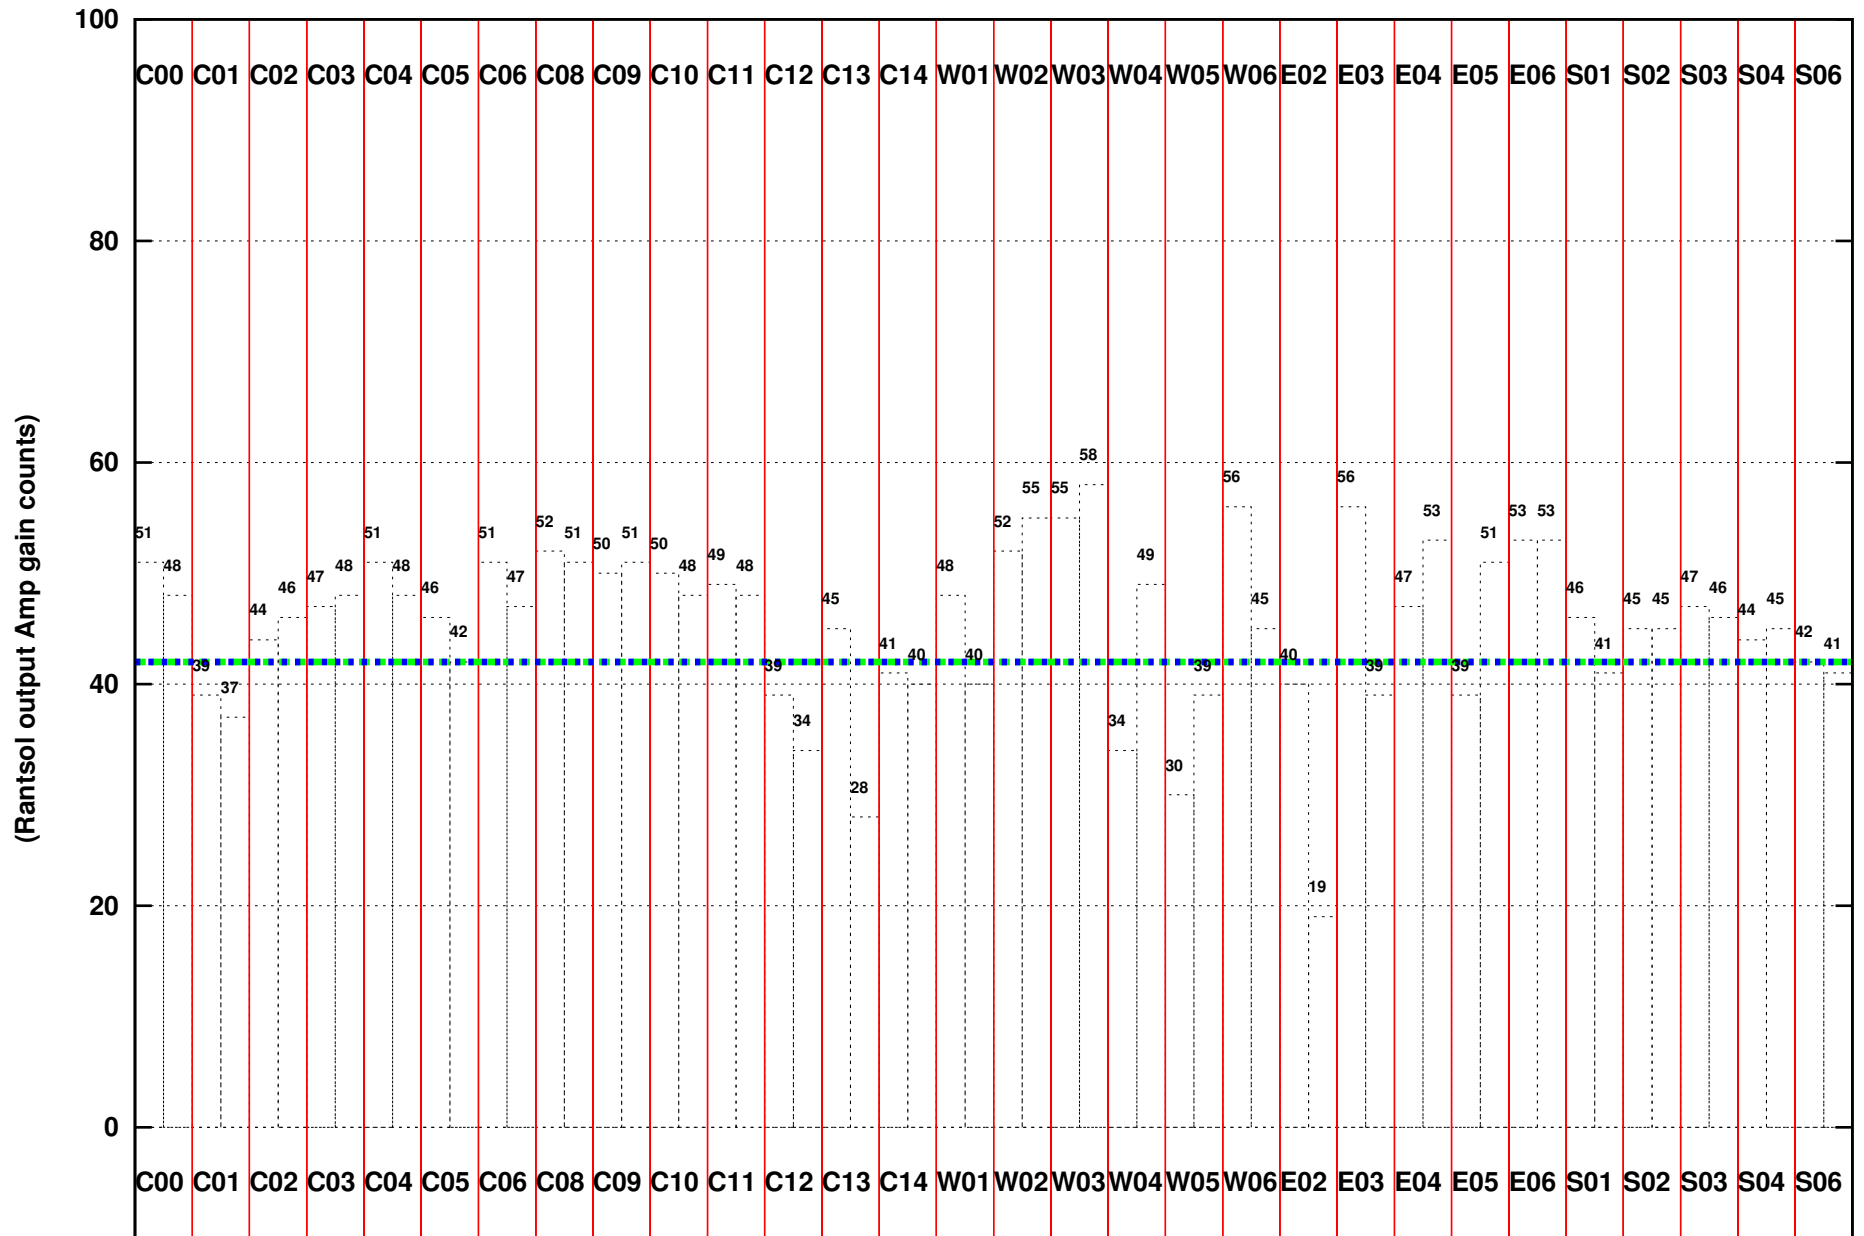

FRINGE STATUS (Rf:1460.000,1460.000 MHz., LO1:1460.000,1460.000 MHz., LO4/5:0.000,0.000 MHz.)

(File:/gwbifrddata2/06aug/44_103_06aug2023_b5_gwb.lta, scan:0, chan:1024, Src:3C286, Date:06Aug2023 22:08:02)