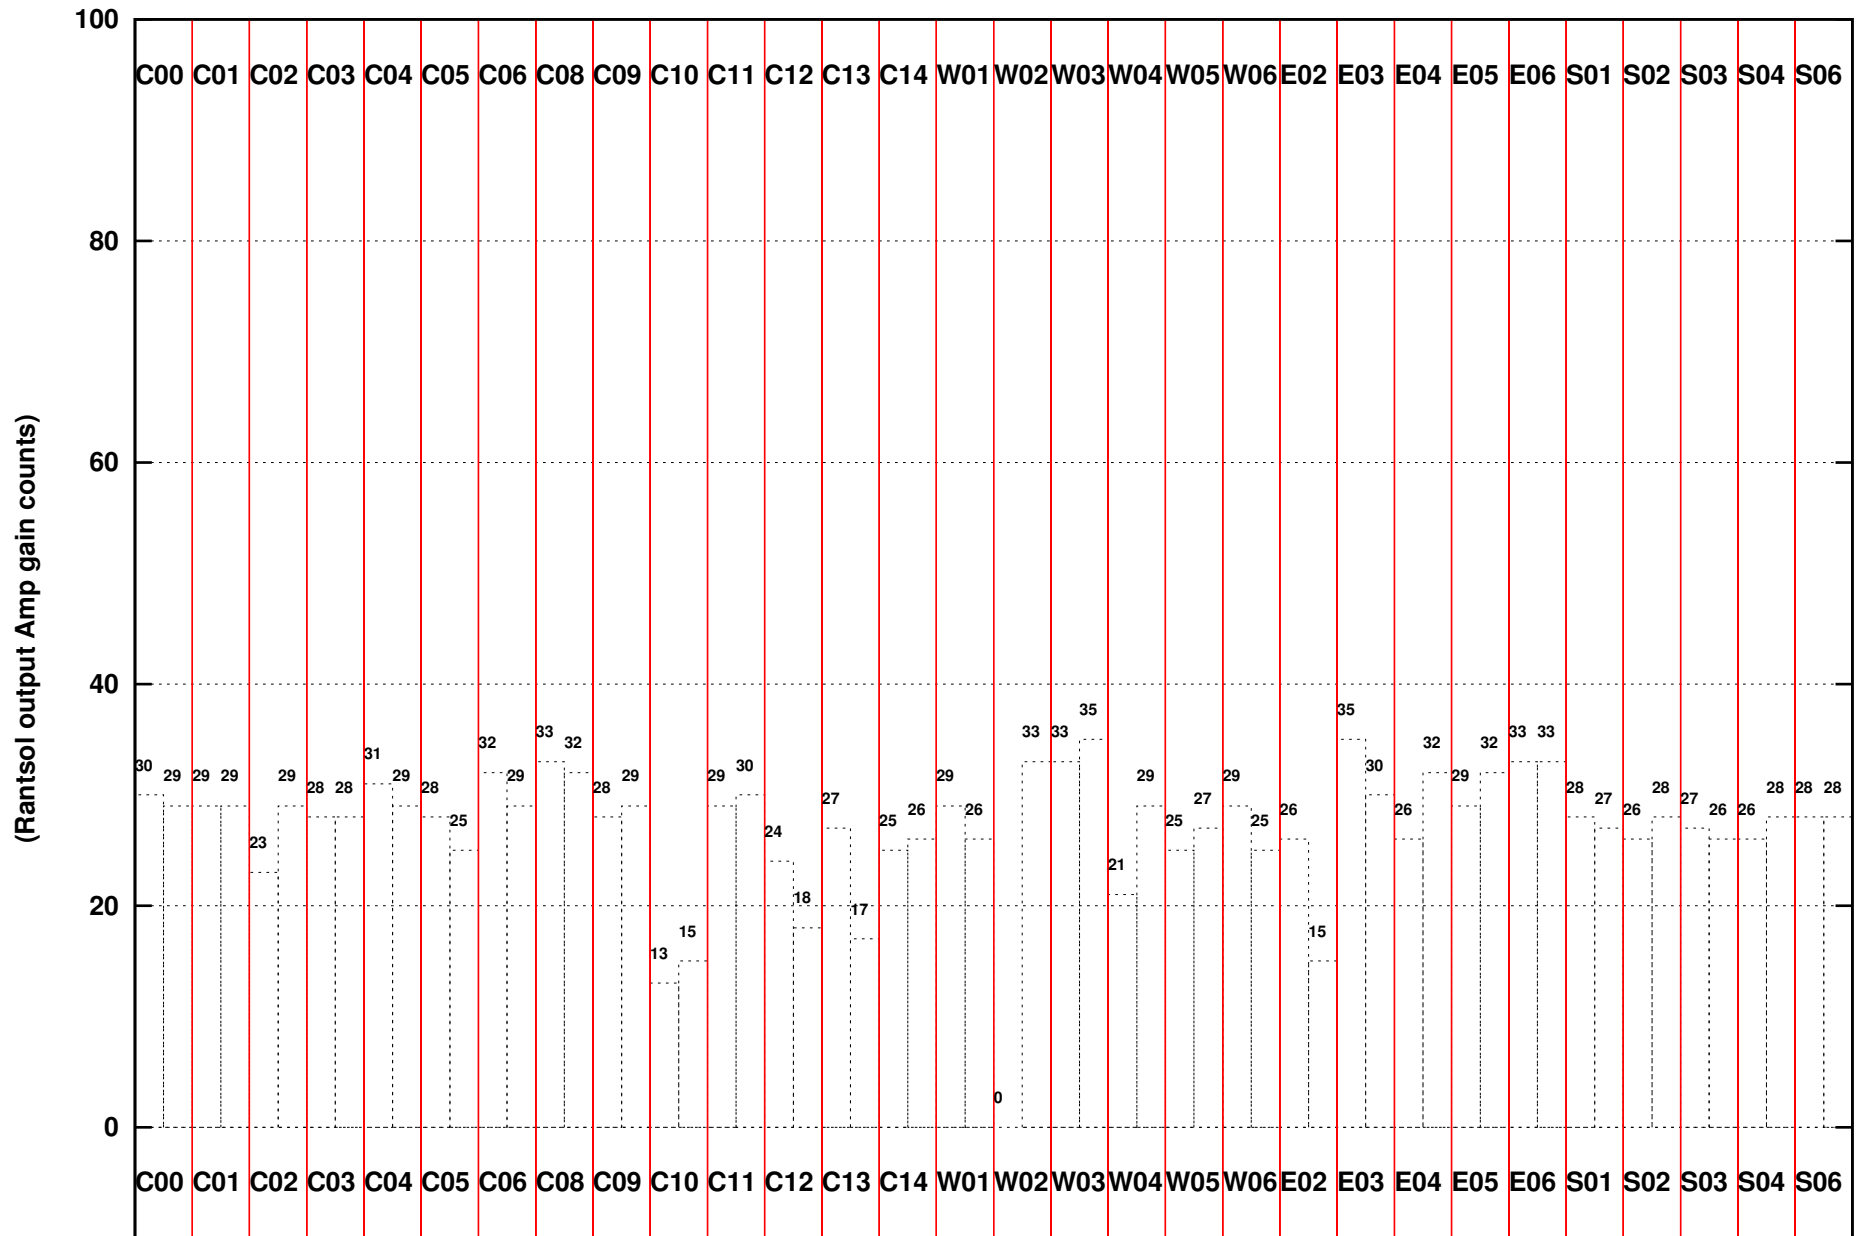

FRINGE STATUS (Rf:1460.000,1460.000 MHz., LO1:1460.000,1460.000 MHz., LO4/5:0.000,0.000 MHz.)

(File:/gwbifrddata2/06aug/44_047_06aug2023_b5_gwb.lta, scan:0, chan:1024, Src:3C343, Date:06Aug2023 23:24:51)