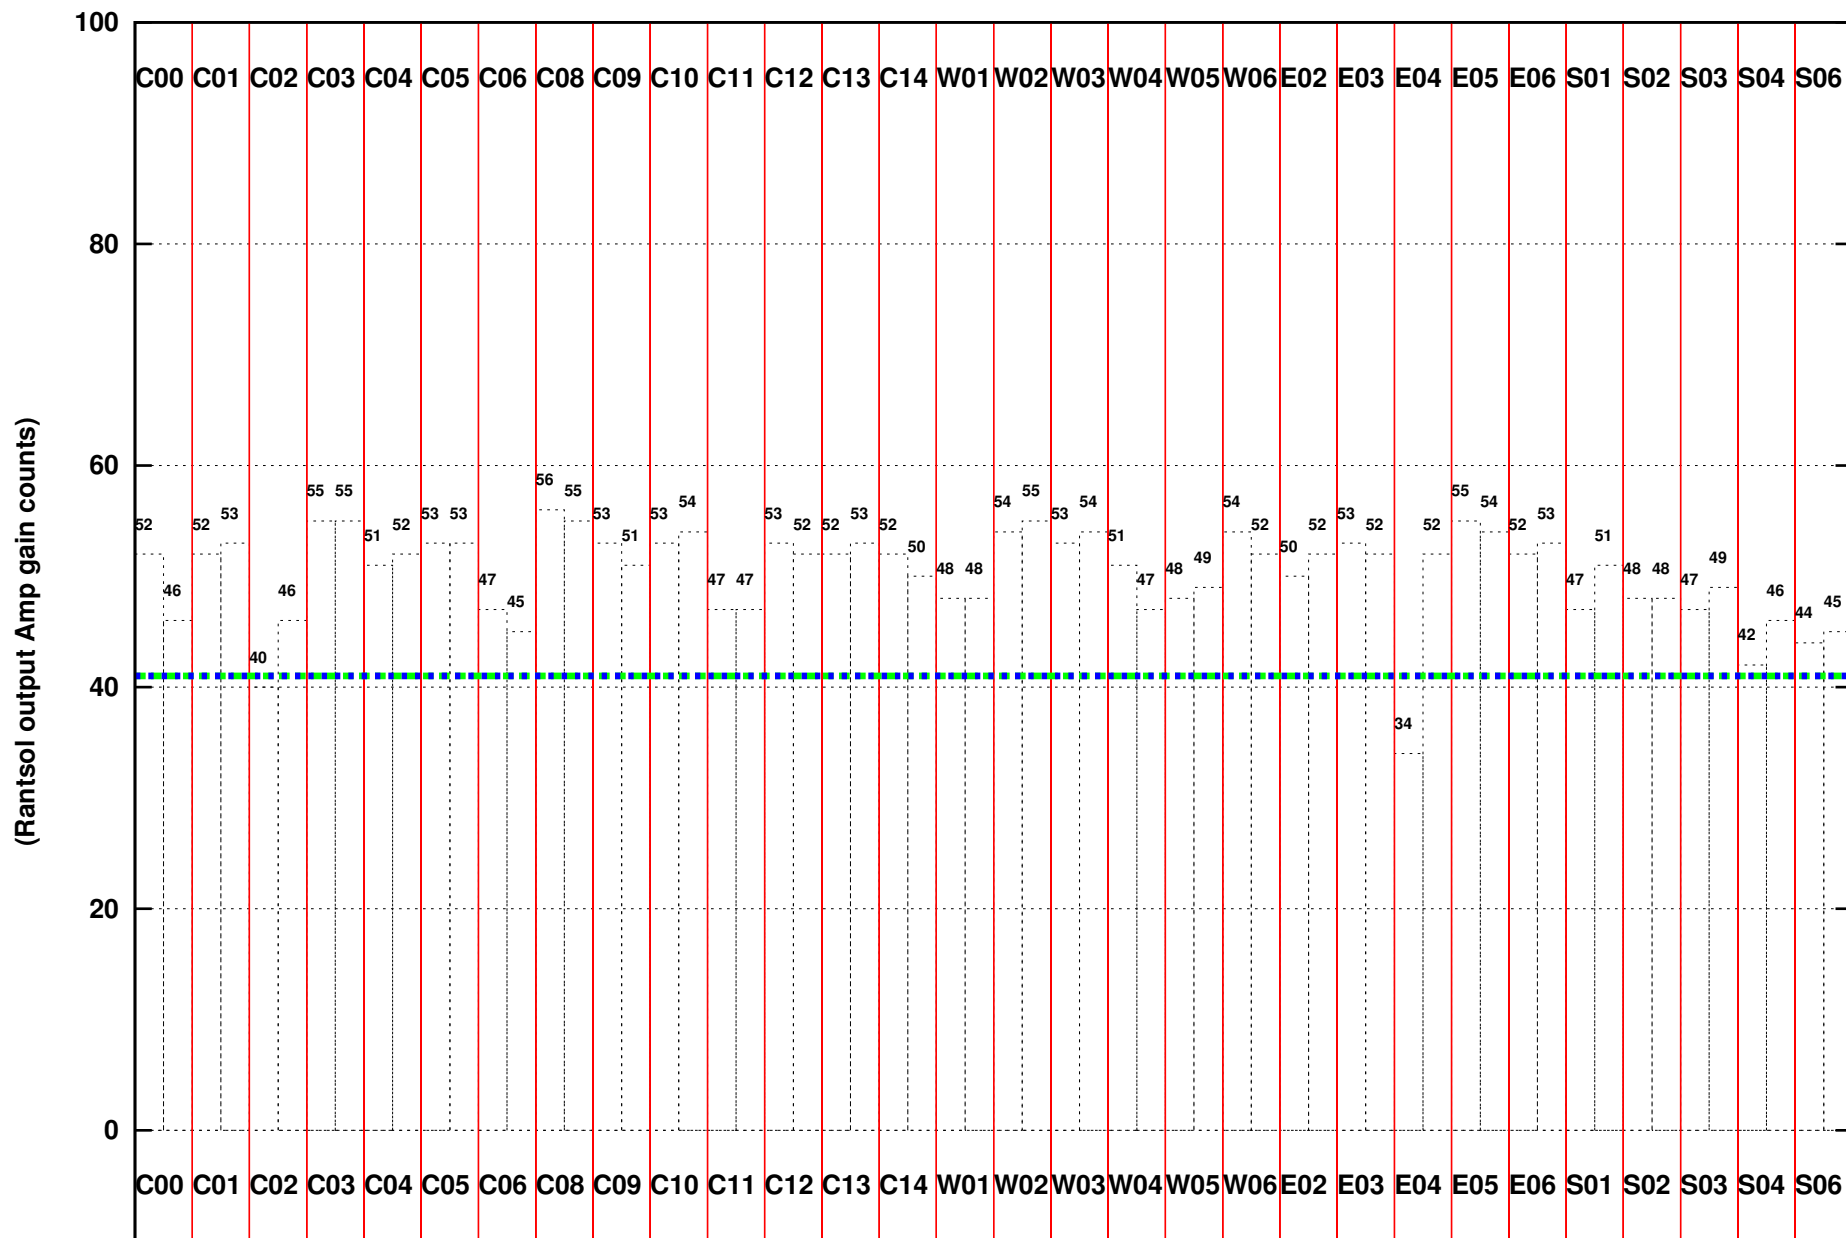

FRINGE STATUS (Rf:500.000,500.000 MHz., LO1:500.000,500.000 MHz., LO4/5:0.000,0.000 MHz.)

(File:/gwbifrddata1/07aug/44_016_07aug2023_b3_gwb.lta, scan:1, chan:2048, Src:3C147, Date:07Aug2023 08:21:52)