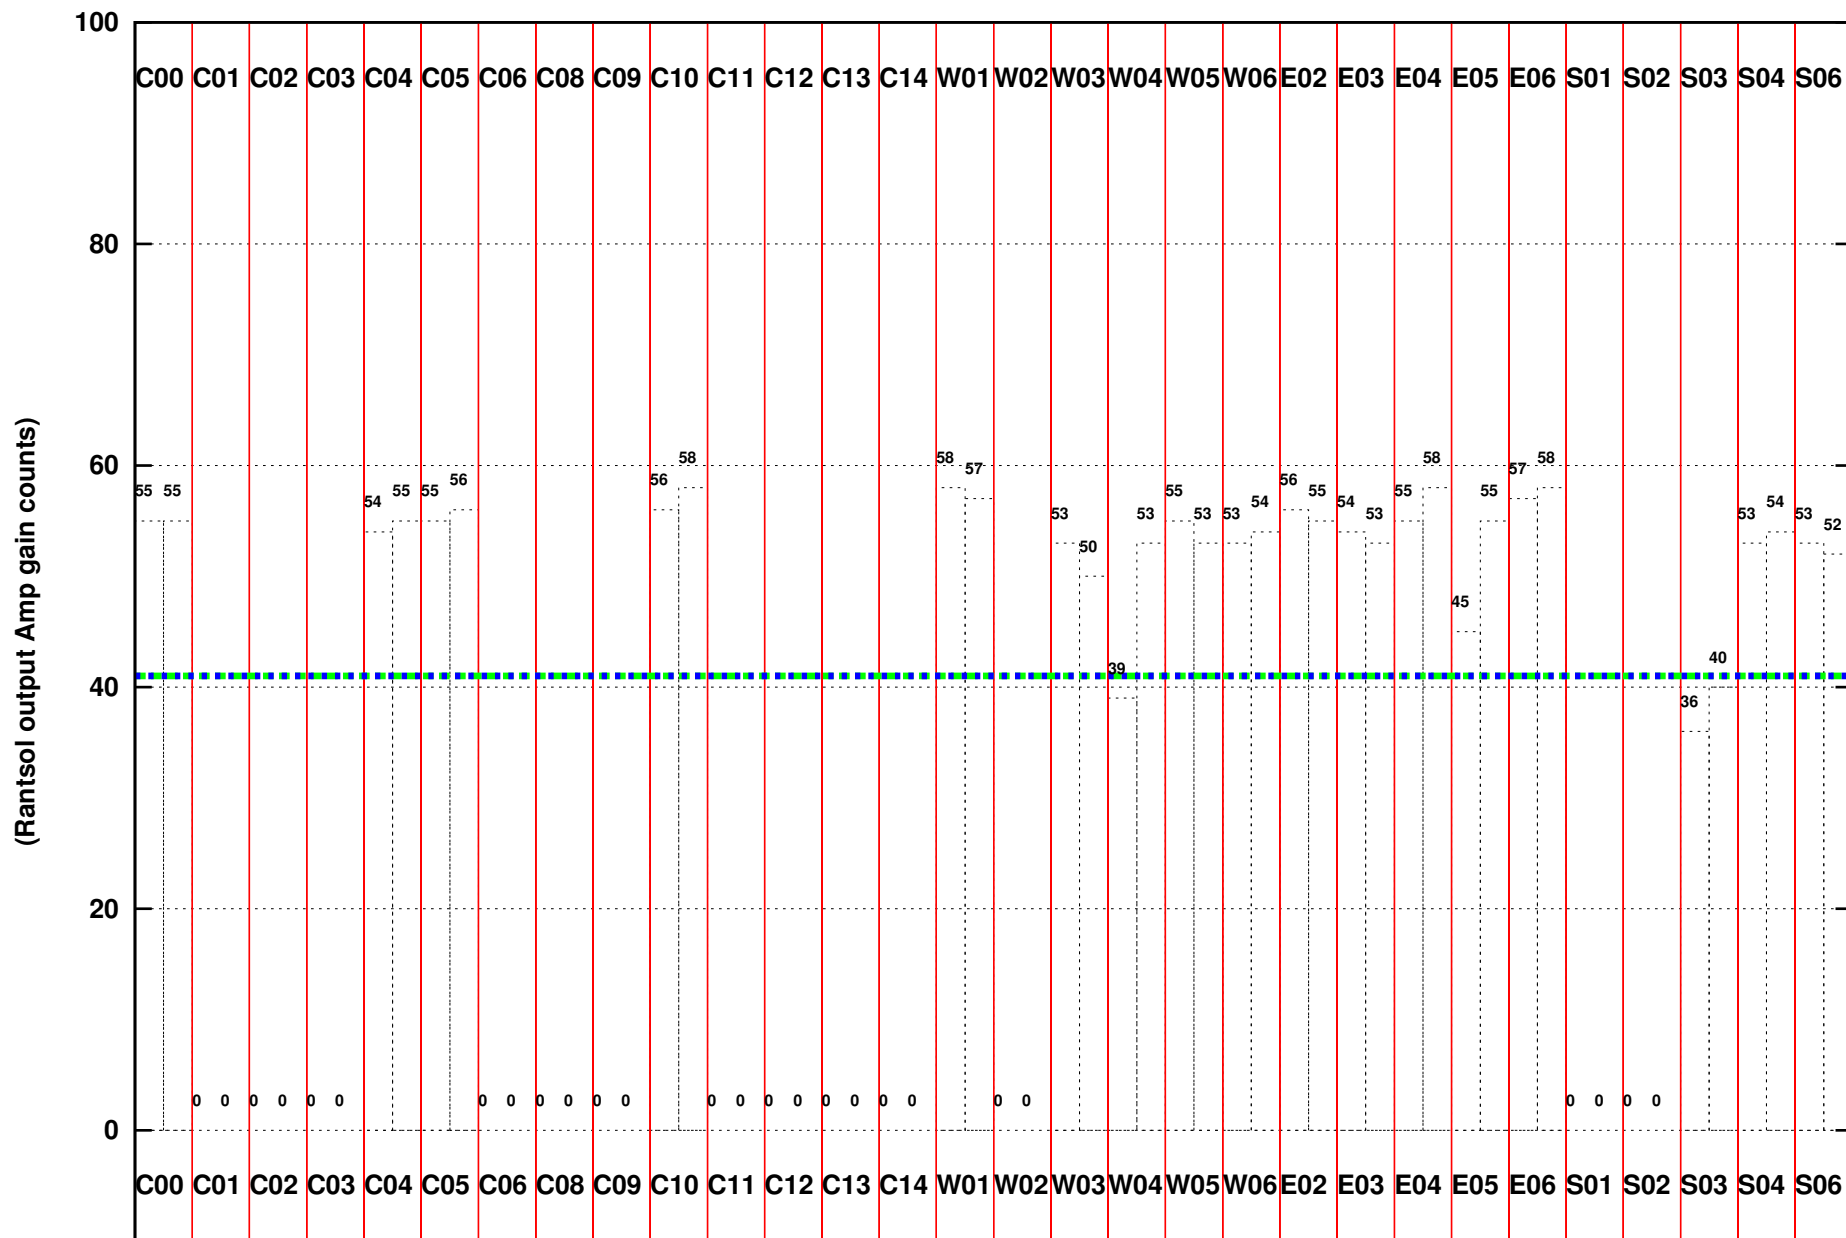

FRINGE STATUS (Rf:550.000,550.000 MHz., LO1:550.000,550.000 MHz., LO4/5:0.000,0.000 MHz.)

(File:/gwbifrd1/07aug/44_035a_07aug2023_subar1_b4_gwb.lta, scan:0, chan:2048, Src:3C147, Date:07Aug2023 12:27:57)