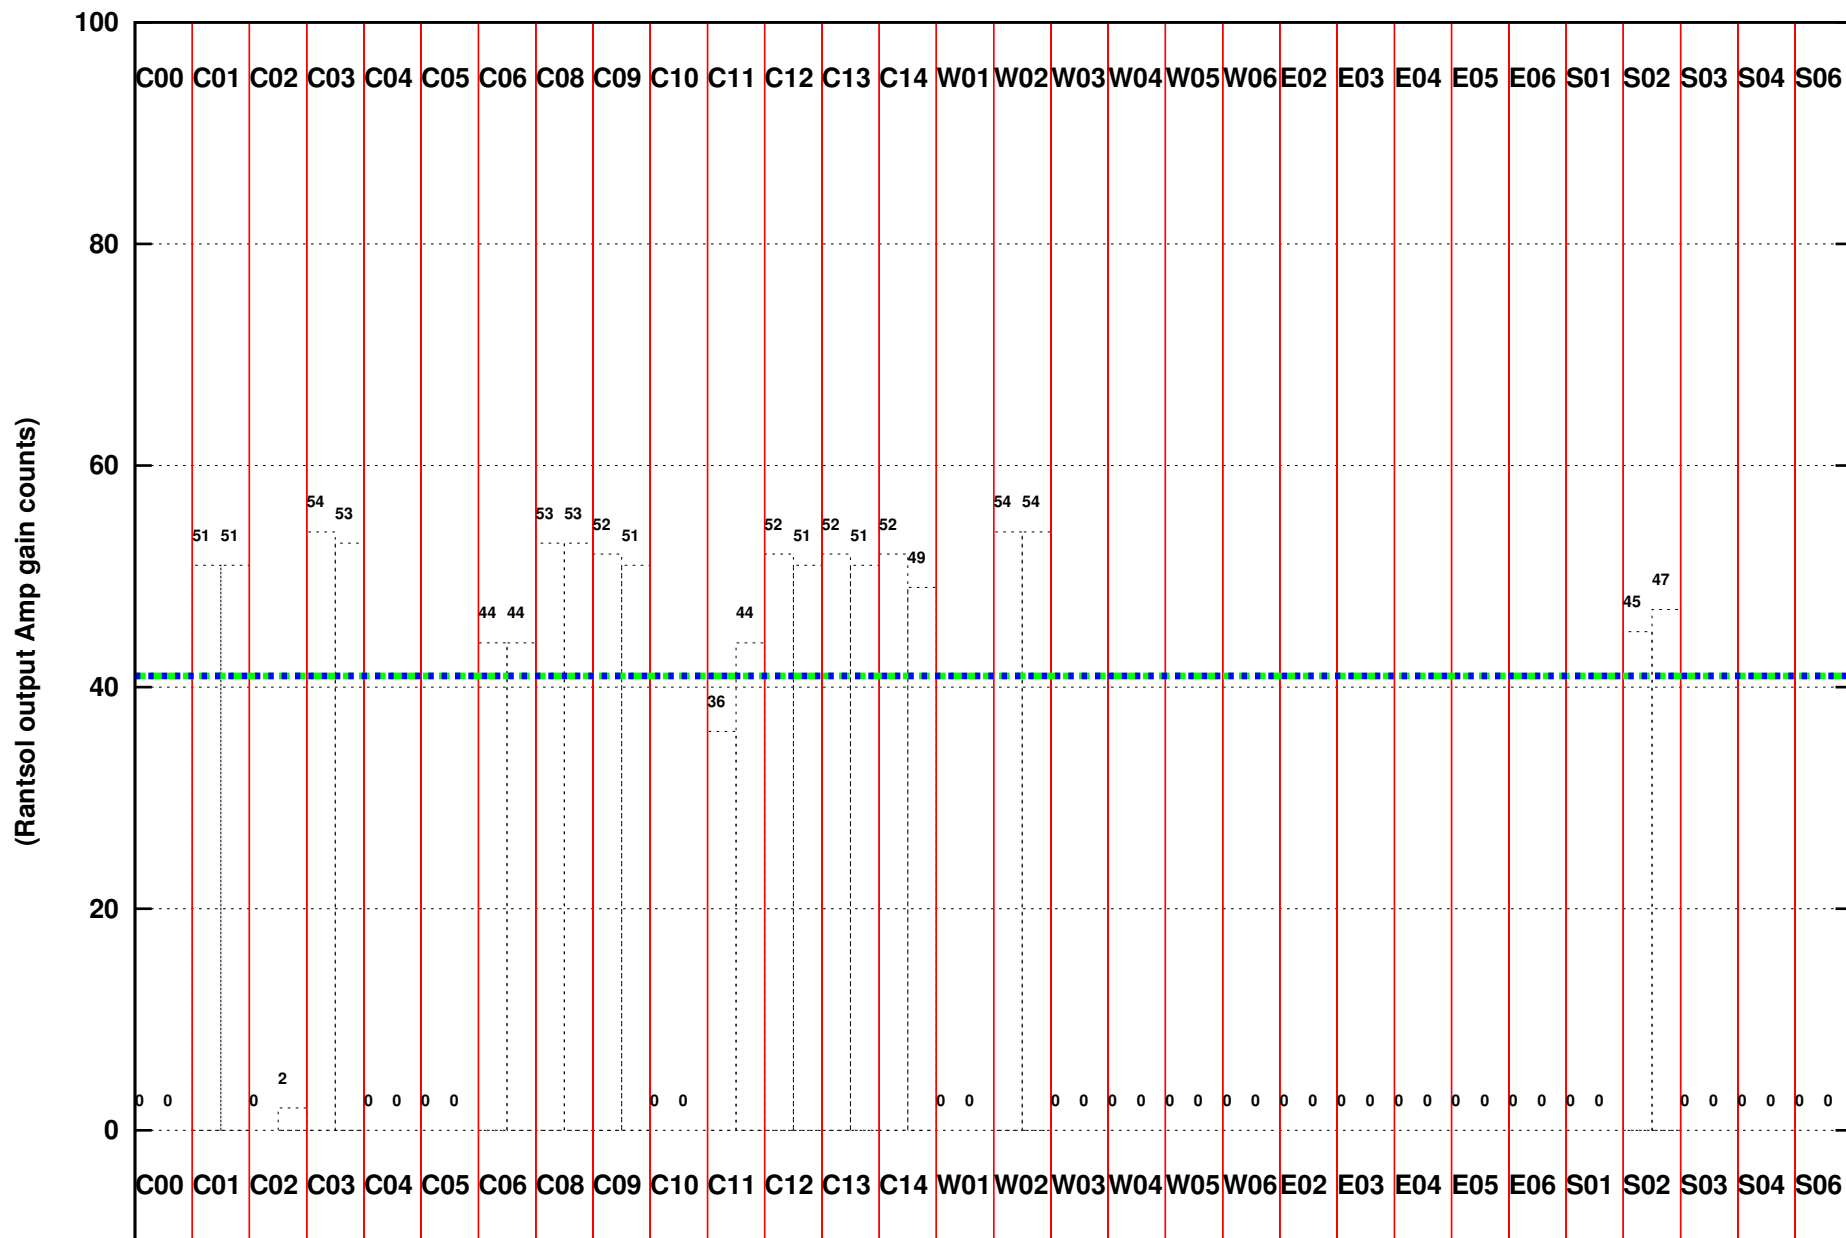

FRINGE STATUS (Rf:500.000,500.000 MHz., LO1:500.000,500.000 MHz., LO4/5:0.000,0.000 MHz.)

(File:/gwbifrd1/07aug/44_035b_07aug2023_subar2_b3_gwb.lta, scan:0, chan:2048, Src:3C147, Date:07Aug2023 12:28:16)