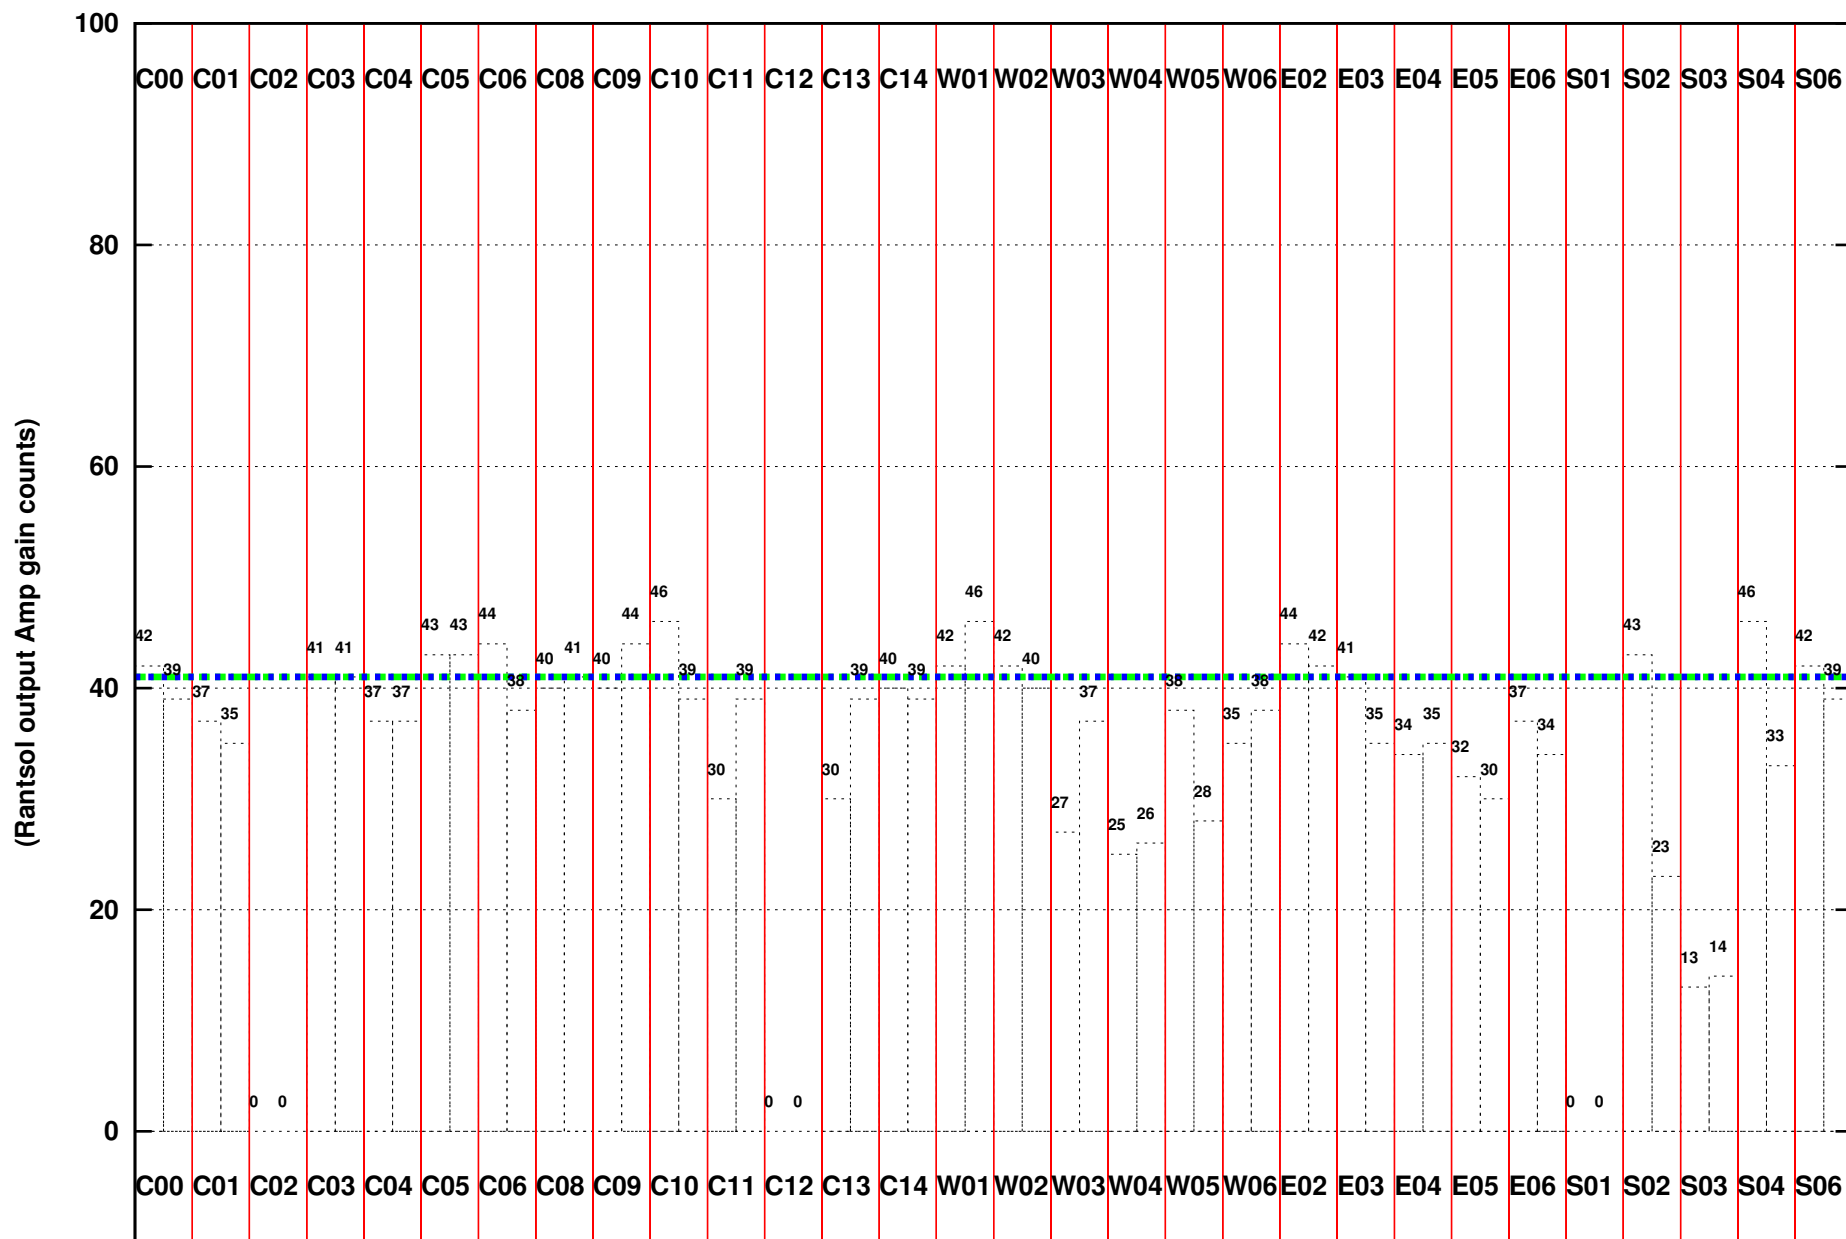

FRINGE STATUS (Rf:550.000,550.000 MHz., LO1:550.000,550.000 MHz., LO4/5:0.000,0.000 MHz.)

(File:/gwbifrddata1/07aug/44_054_07aug2023_b4_gwb.lta, scan:0, chan:4096, Src:3C286, Date:07Aug2023 17:22:21)