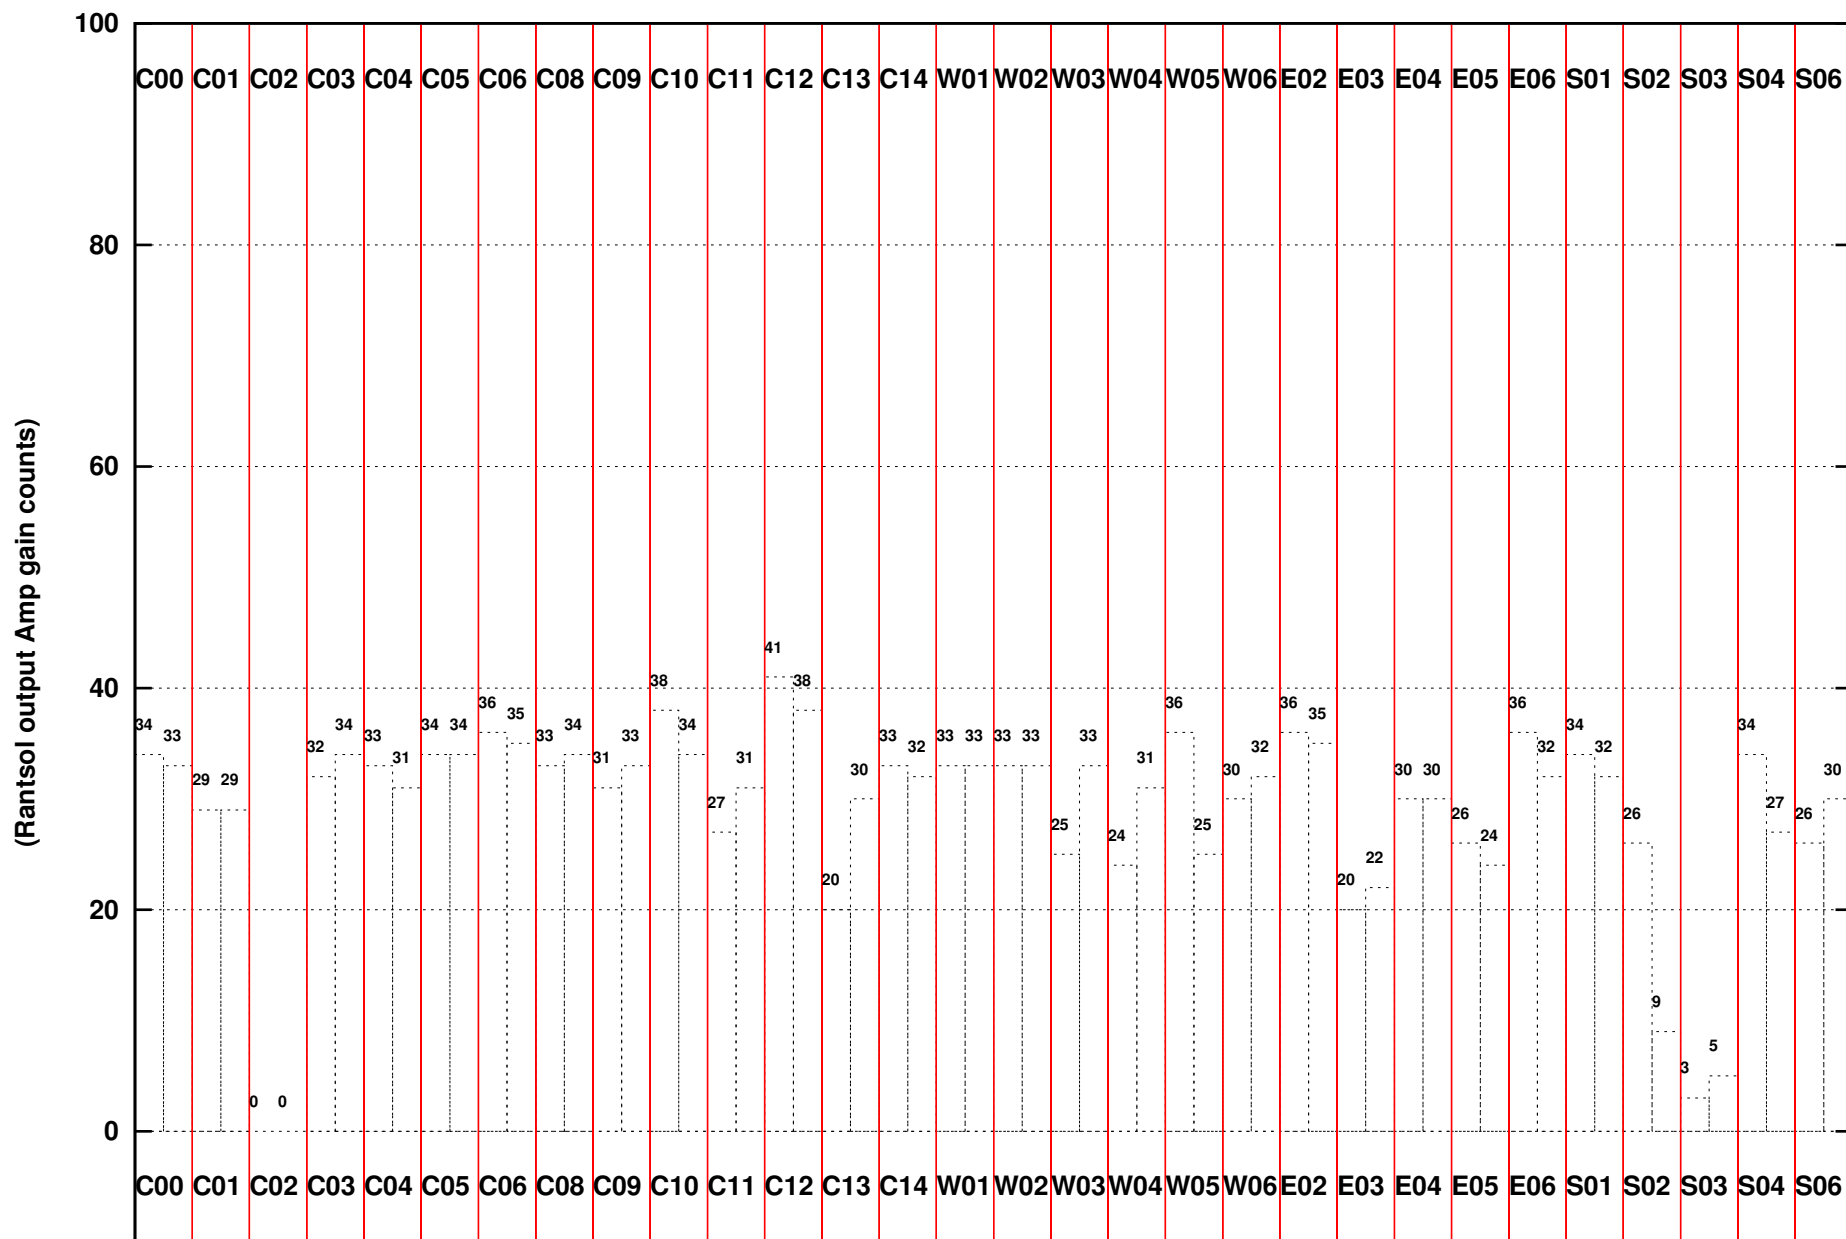

FRINGE STATUS (Rf:550.000,550.000 MHz., LO1:550.000,550.000 MHz., LO4/5:0.000,0.000 MHz.)

(File:/gwbifrddata1/07aug/44_082_07aug2023_b4_gwb.lta, scan:0, chan:1024, Src:J1830-360, Date:07Aug2023 19:16:53)