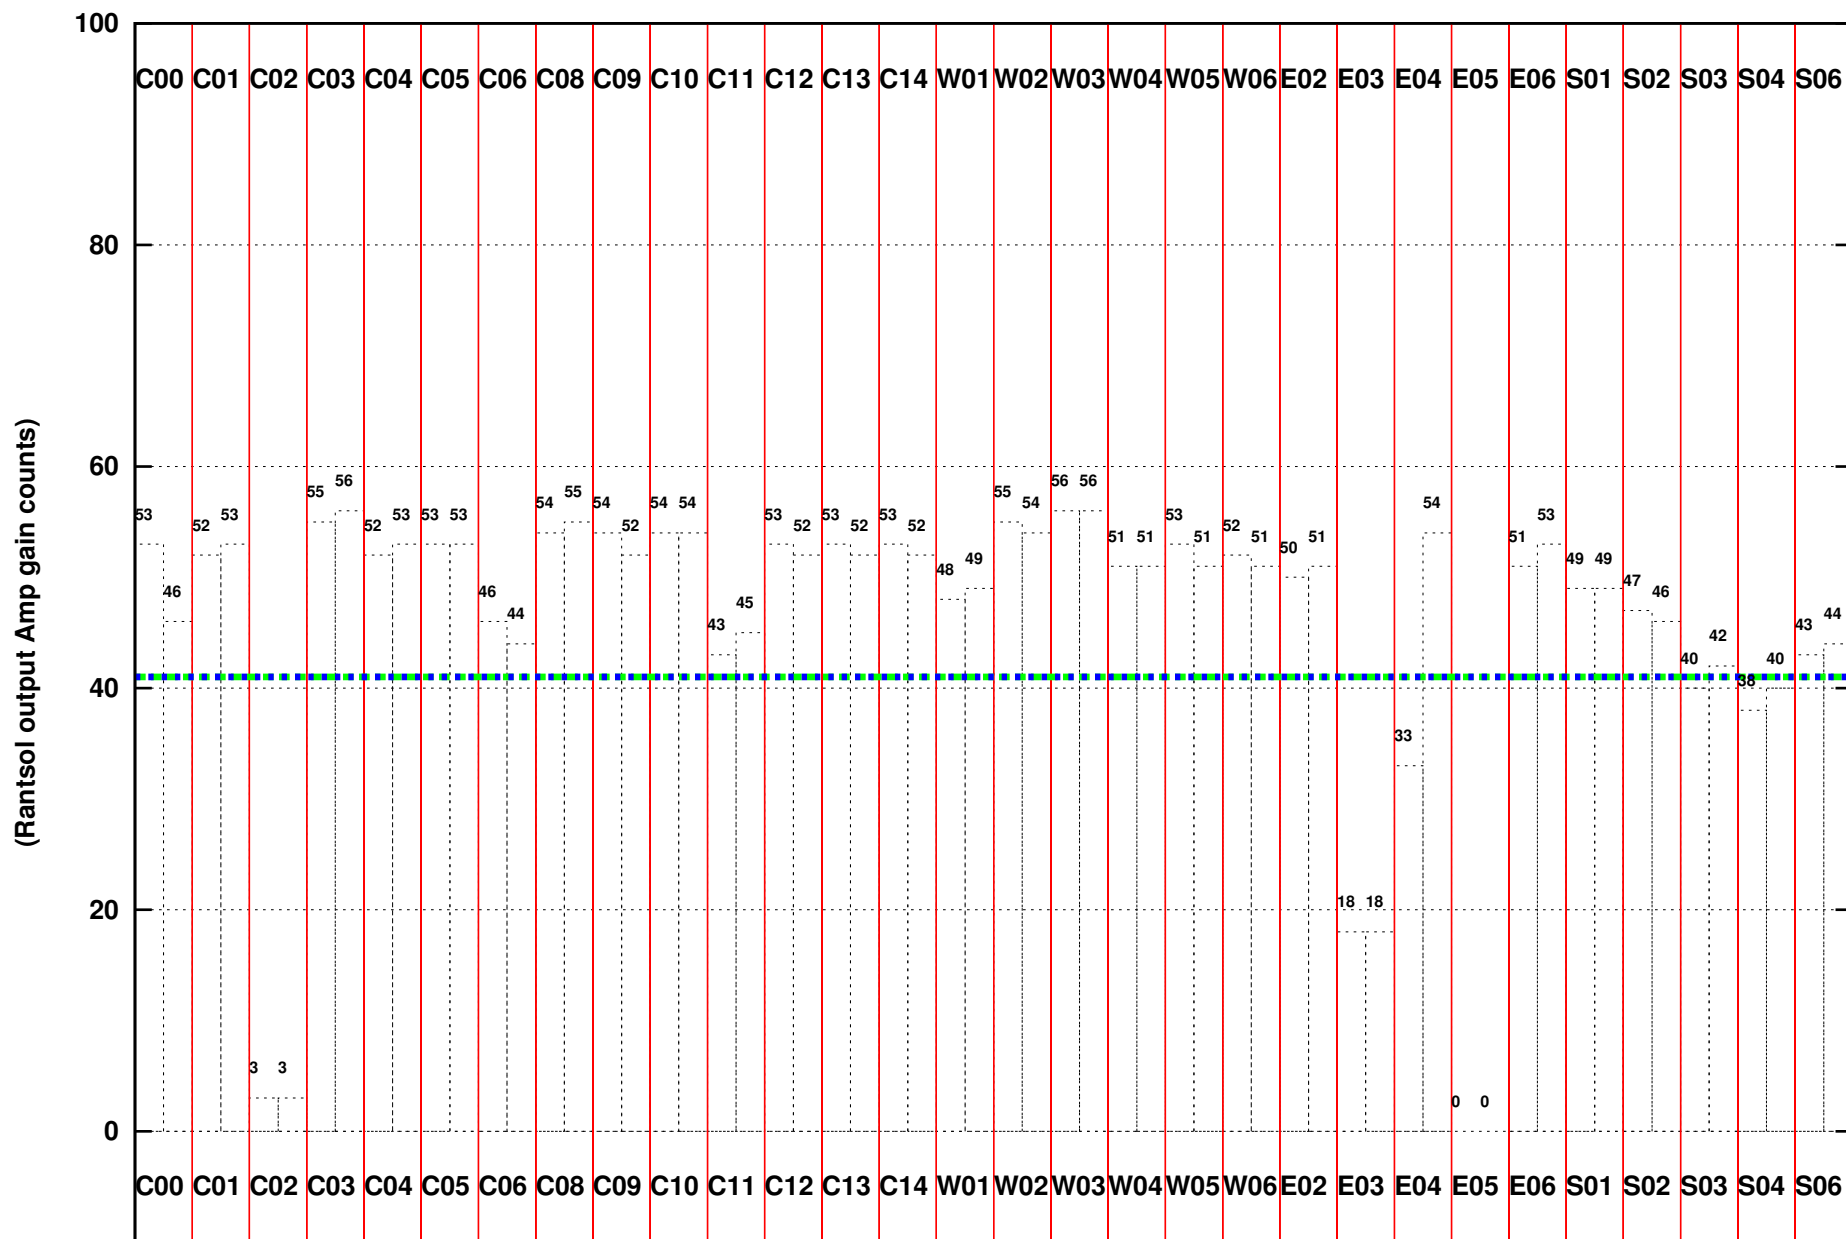

FRINGE STATUS (Rf:500.000,500.000 MHz., LO1:500.000,500.000 MHz., LO4/5:0.000,0.000 MHz.)

(File:/gwbifrddata2/08aug/44_032_08aug2023_b3_gwb.lta, scan:0, chan:1024, Src:3C147, Date:08Aug2023 04:16:11)