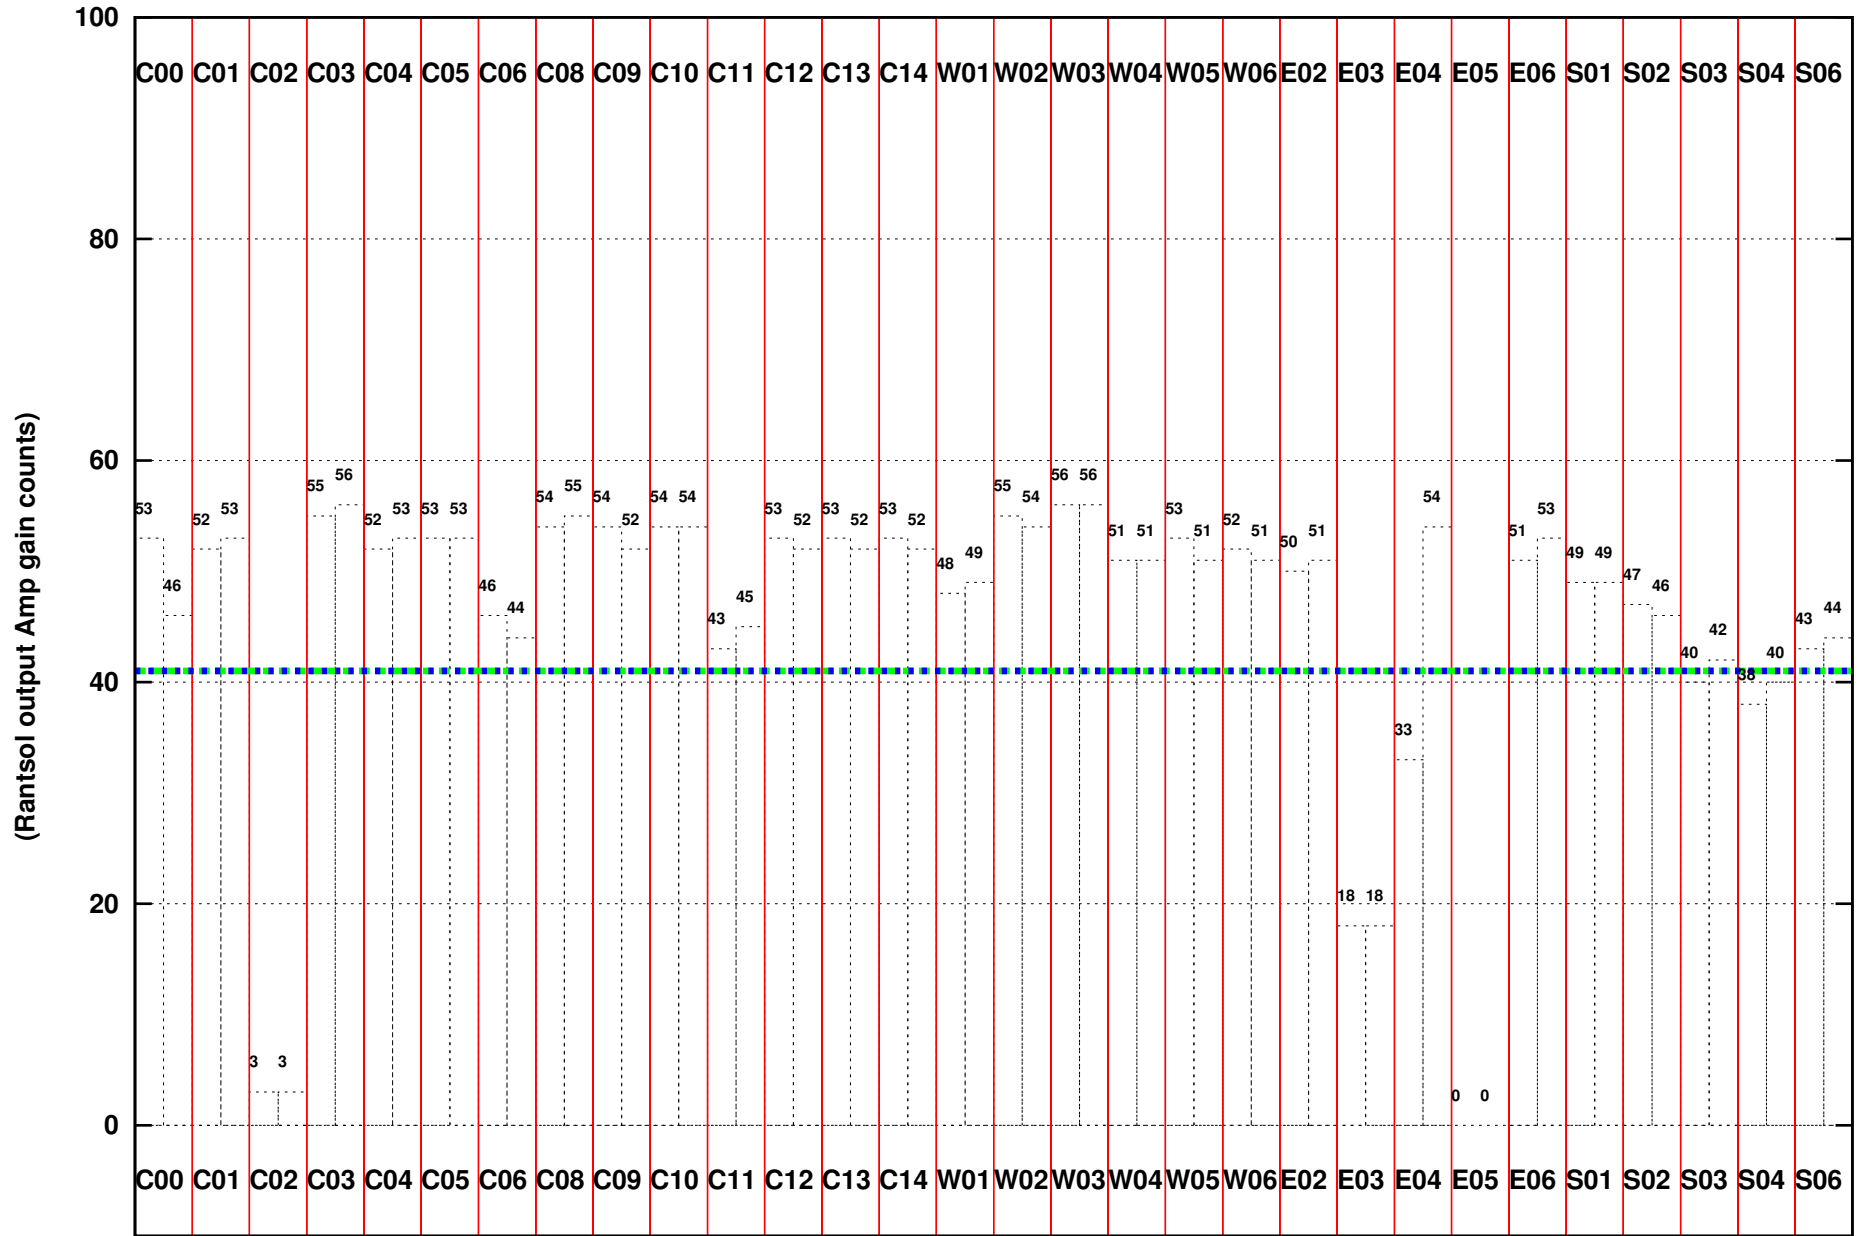

FRINGE STATUS (Rf:500.000,500.000 MHz., LO1:500.000,500.000 MHz., LO4/5:0.000,0.000 MHz.)

(File:/gwbifrddata2/08aug/44_032_08aug2023_b3_gwb.lta, scan:0, chan:1024, Src:3C147, Date:08Aug2023 04:16:11)